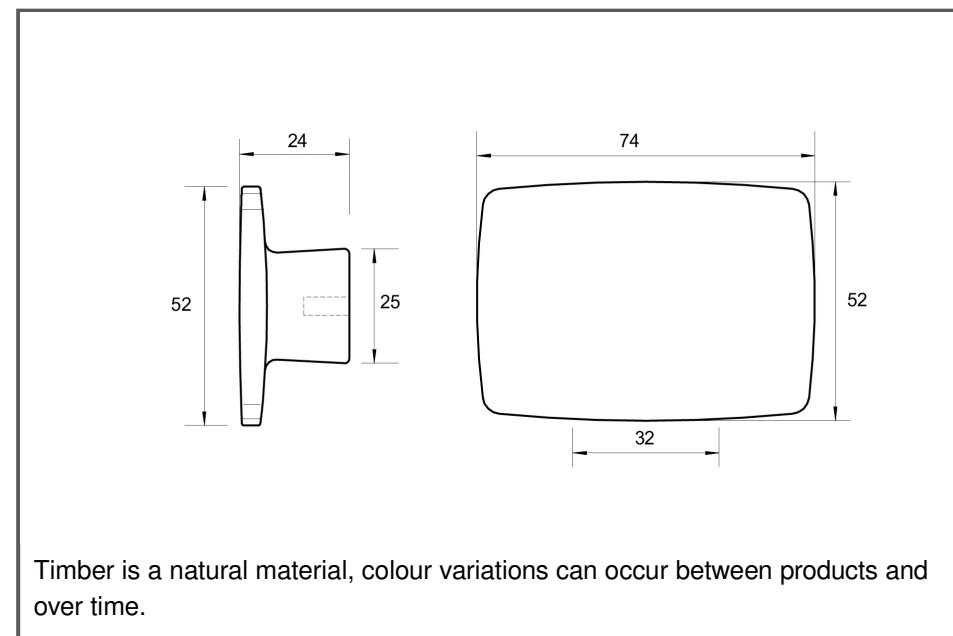

Sydney Head Office Phone: (02) 9542 4991
 Sydney Head Office Fax: (02) 9542 4662
 Brisbane 0400 494 368
 Melbourne 0409 578 885
 Auckland: 021 964 600
 Email: sales@kethy.com

Material:	Timber		
Article Number:	L4312 / reference C / colour		
A	C	P	W
74	32	24	52
Colours available:	Oak (OAK) Walnut (WN)		