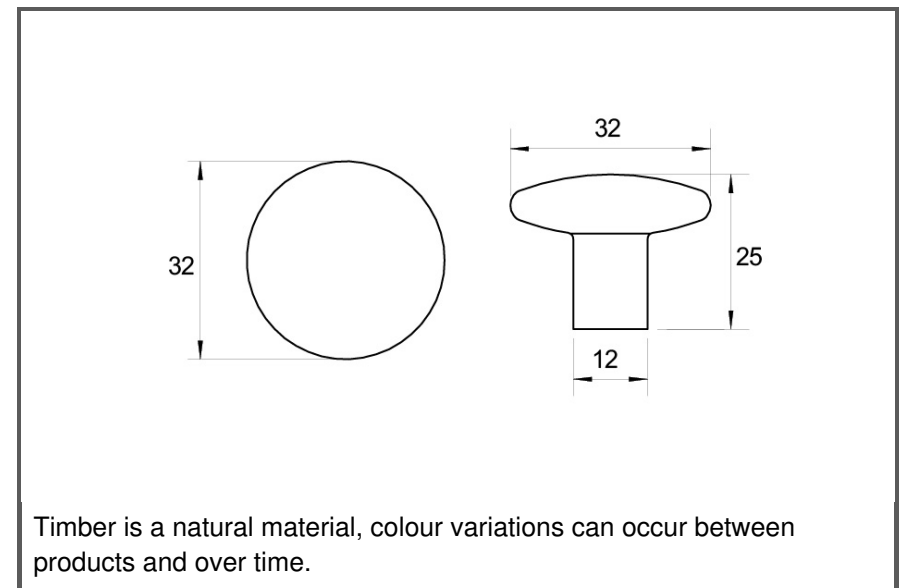

Sydney Head Office Phone: (02) 9542 4991
 Sydney Head Office Fax: (02) 9542 4662
 Brisbane 0400 494 368
 Melbourne 0409 578 885
 Auckland: 021 964 600
 Email: sales@kethy.com

Material:	Timber		
Article Number:	L4479 / reference A / colour		
A	C	P	W
32	N/A	25	32
Colours available:		Black Stain (BKS) Oak (OAK) Walnut (WN) - MATCHING HANDLE L7866	