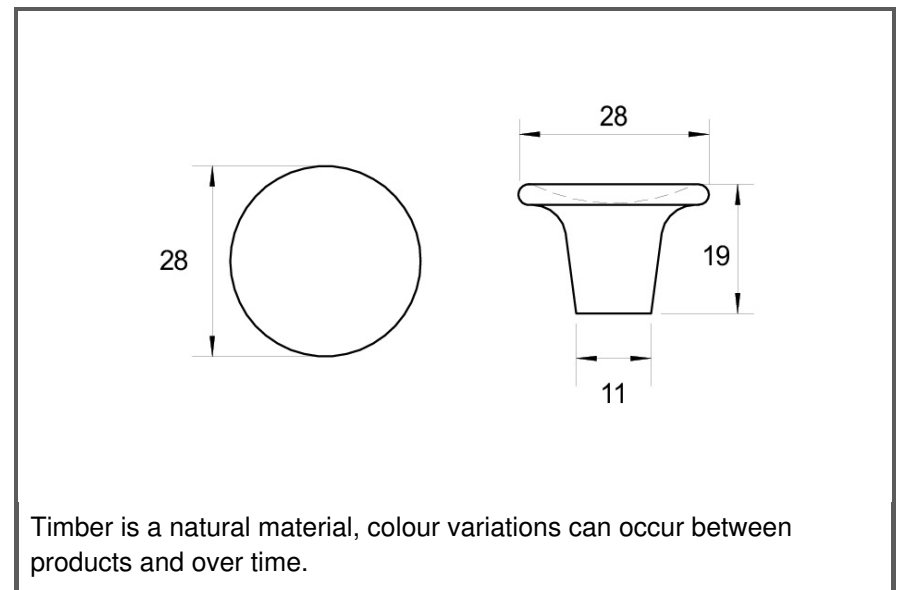

Sydney Head Office Phone: (02) 9542 4991  
 Sydney Head Office Fax: (02) 9542 4662  
 Brisbane 0400 494 368  
 Melbourne 0409 578 885  
 Auckland: 021 964 600  
 Email: sales@kethy.com

Material:	Timber		
Article Number:	L4485 / reference A / colour		
<b>A</b>	<b>C</b>	<b>P</b>	<b>W</b>
28	N/A	19	28
Colours available:	Black Stain (BKS) Oak (OAK) Walnut (WN) - MATCHING HANDLE L6898		