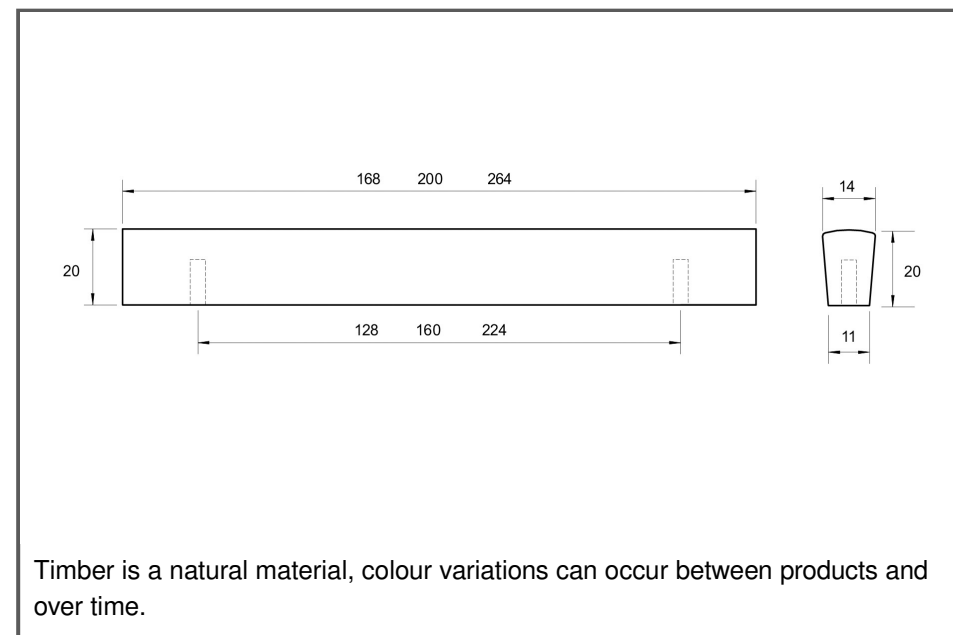

Sydney Head Office Phone: (02) 9542 4991
 Sydney Head Office Fax: (02) 9542 4662
 Brisbane 0400 494 368
 Melbourne 0409 578 885
 Auckland: 021 964 600
 Email: sales@kethy.com

Material:	Timber		
Article Number:	L6582 / reference C / colour		
A	C	P	W
168	128	20	14
200	160	20	14
264	224	20	14
Colours available:		Oak (OAK) Walnut (WN) Black Stain (BKS)	

Timber is a natural material, colour variations can occur between products and over time.