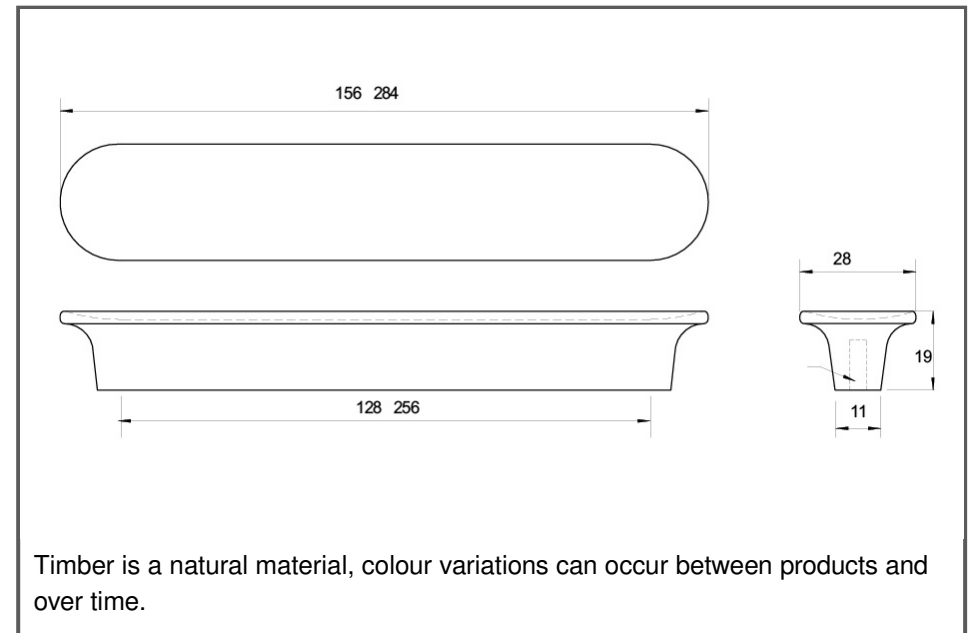

Sydney Head Office Phone: (02) 9542 4991
 Sydney Head Office Fax: (02) 9542 4662
 Brisbane 0400 494 368
 Melbourne 0409 578 885
 Auckland: 021 964 600
 Email: sales@kethy.com

Material:	Timber		
Article Number:	L6898 / reference C / colour		
   			
A	C	P	W
156	128	19	28
284	256	19	28
Colours available:	Black Stain (BKS) Oak (OAK) Walnut (WN) Raw Oak (RAW)		