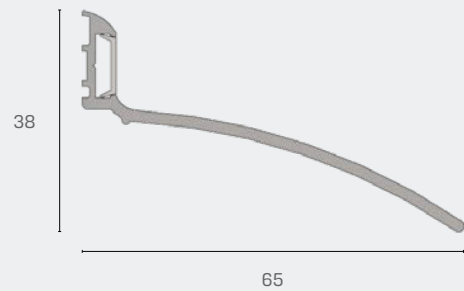

# IS9010

An overhead drip guard designed to channel rain water away from exposed doors, particularly those which open outward.

An aesthetic PVC cover strip conceals the screw line. Suitable for single and double leaf doors, sliding doors, roller shutter doors, plus tilt-panels.

## Standard lengths

- 1000mm
- 2250mm
- Also available in: 250mm increments from 1000mm to 3000mm

## Standard colours

- Silver anodised aluminium with grey PVC cover strip

IS9010