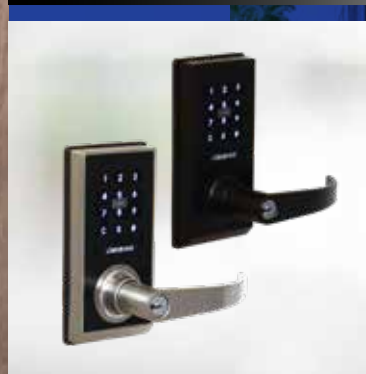

CEL2 comes in a leverset and deadbolt models in both satin nickel and matte black. There is also a 2 hour fire rated variant available for each leverset model making CEL2 a great selection for use on emergency exits or fire doors.

CEL2 has been designed to IP54 standards and all leverset models are NCC compliant.

[^]We recommend checking your smartphone before purchasing or installing. If your phone is not compatible we suggest using the RFID sticker on the back of your phone.

CODE

NFC

CARD

KEY FOB

WRISTBANDS

KEY

DOUBLE
AUTHORITY
MODE

CARBINE
ELECTRONIC DIGITAL LOCK

CEL2

Fire Rated Leverset

Leverset

Deadbolt

Retrofit Plates

Available for CEL2 Range

A range of plates for replacing old CEL-3IN1 models with the new CEL2-3IN1

A CEL2 retrofit plate for CEL lever (both sides) and deadbolt internal side.
Size: 88 x 195mm