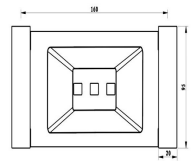

Specification

Material	#304 Polished Stainless Steel
Finish	Polished Stainless Steel
Specify	ML6022PSS
Mounting	Surface Mount Concealed Fix 160m C to C
Dimensions	180mmW x 20mmH x 95mmD
Note	*Use Dress Trim ML6044PSS for soft wall fixing

For installation instructions download the Metlam Australia App