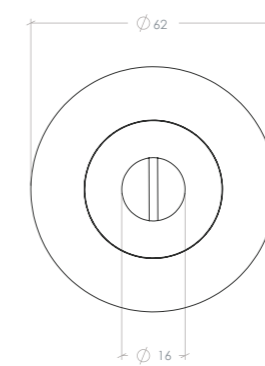

STYLES	Passage Lever Set: ASPL.PASS | Privacy Lever Set: ASPL.PRIV | Entrance Lever Set: ASPL.ENTR

FINISHES	 Brushed Satin Brass Dull Brushed Nickel Matt Black Bronze Dark Brushed Brass

Passage lever set

Each passage lever set includes:

- 1 x Lever handle set
- 1 x Mortice lock
- 1 x Mortice lock forend plate
- 1 x Mortice lock strike plate
- 1 x Mortice lock dust box
- Colour matched installation hardware

Privacy lever set

Each privacy lever set includes:

- 1 x Lever handle set
- 1 x Mortice lock with privacy cam
- 1 x Privacy thumb turn set
- 1 x Mortice lock forend plate
- 1 x Mortice lock strike plate
- 1 x Mortice lock dust box
- Colour matched installation hardware

Entrance lever set

Each entrance lever set includes:

- 1 x Lever handle set
- 1 x Mortice lock
- 1 x Euro cylinder escutcheon set
- 1 x Mortice lock forend plate
- 1 x Mortice lock strike plate
- 1 x Mortice lock dust box
- Colour matched installation hardware

Please note: Euro key barrel not supplied and must be purchased elsewhere