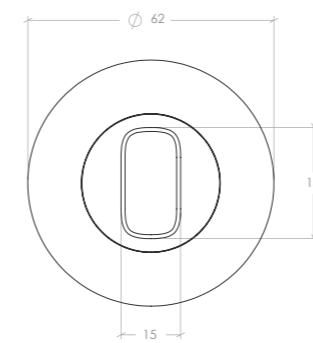

STYLES	Passage Lever Set: ASPL.PASS | Privacy Lever Set: ASPL.PRIV | Entrance Lever Set: ASPL.ENTR

FINISHES	 Brushed Satin Brass Dull Brushed Nickel Matt Black Bronze Dark Brushed Brass

Passage lever set

Each passage lever set includes:

- 1 x Lever handle set
- 1 x Mortice lock
- 1 x Mortice lock forend plate
- 1 x Mortice lock strike plate
- 1 x Mortice lock dust box
- Colour matched installation hardware

Privacy lever set

Each privacy lever set includes:

- 1 x Lever handle set
- 1 x Mortice lock with privacy cam
- 1 x Privacy thumb turn set
- 1 x Mortice lock forend plate
- 1 x Mortice lock strike plate
- 1 x Mortice lock dust box
- Colour matched installation hardware

Entrance lever set

Each entrance lever set includes:

- 1 x Lever handle set
- 1 x Mortice lock
- 1 x Euro cylinder escutcheon set
- 1 x Mortice lock forend plate
- 1 x Mortice lock strike plate
- 1 x Mortice lock dust box
- Colour matched installation hardware

Please note: Euro key barrel not supplied and must be purchased elsewhere