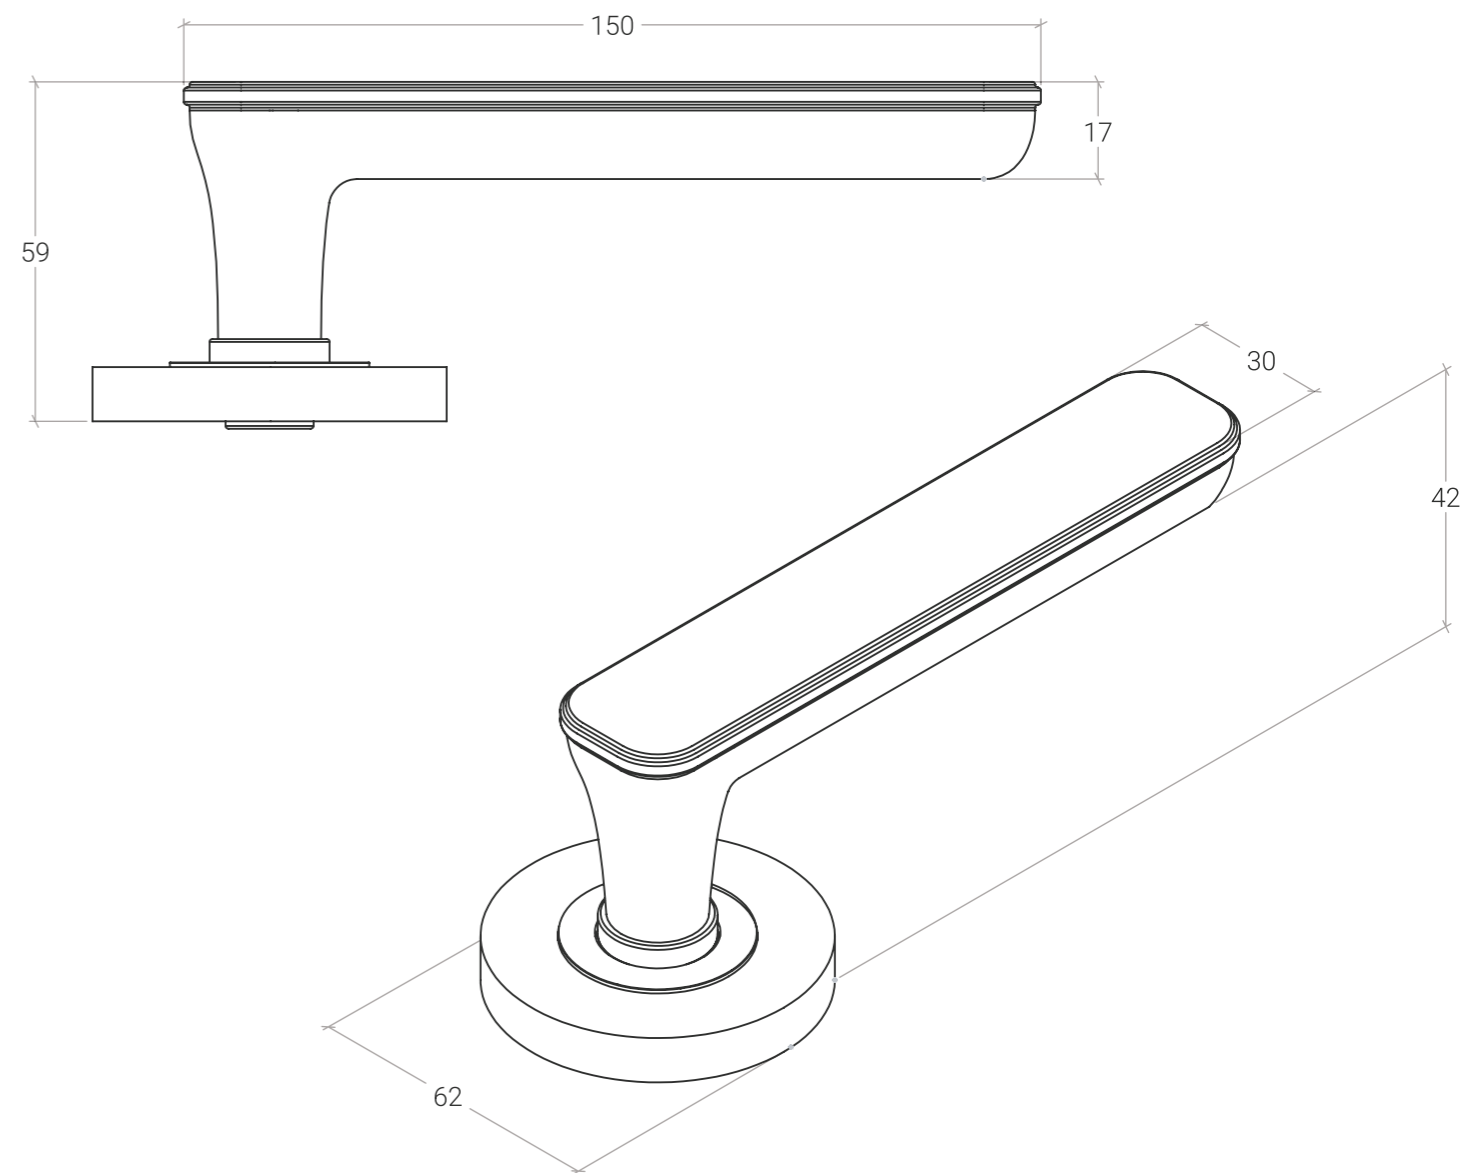

Lever Set

Privacy thumb turn set

Euro cylinder escutcheon set