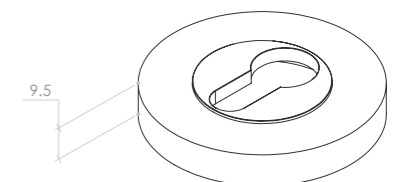

Aspen Lever

The Aspen Lever combines timeless craftsmanship with modern sophistication, featuring a subtle stepped edge and distinct flat face that captures the light beautifully. Crafted from solid brass, the Aspen Lever offers both elegance and durability.

Lever Set

Privacy thumb turn set

Euro cylinder escutcheon set

STYLES	Passage Lever Set: ASPL.PASS Privacy Lever Set: ASPL.PRIV Entrance Lever Set: ASPL.ENTR
--------	---

FINISHES	 Brushed Satin Brass Dull Brushed Nickel Matt Black Bronze Dark Brushed Brass
----------	--