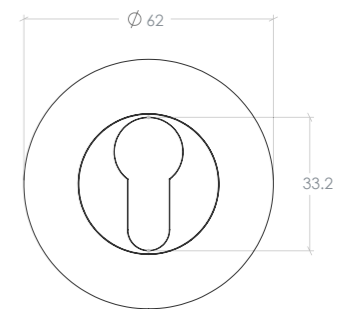

Aspen Lever

The Aspen Lever combines timeless craftsmanship with modern sophistication, featuring a subtle stepped edge and distinct flat face that captures the light beautifully. Crafted from solid brass, the Aspen Lever offers both elegance and durability.

Lever Set

Privacy thumb turn set

Euro cylinder escutcheon set

STYLES	Passage Lever Set: ASPL.PASS Privacy Lever Set: ASPL.PRIV Entrance Lever Set: ASPL.ENTR
--------	---

FINISHES	 Brushed Satin Brass Dull Brushed Nickel Matt Black Bronze Dark Brushed Brass
----------	--