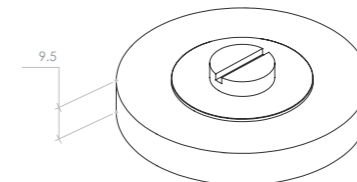

Aspen Lever

The Aspen Lever combines timeless craftsmanship with modern sophistication, featuring a subtle stepped edge and distinct flat face that captures the light beautifully. Crafted from solid brass, the Aspen Lever offers both elegance and durability.

Lever Set

Privacy thumb turn set

Euro cylinder escutcheon set

STYLES	Passage Lever Set: ASPL.PASS Privacy Lever Set: ASPL.PRIV Entrance Lever Set: ASPL.ENTR
--------	---

FINISHES	 Brushed Satin Brass Dull Brushed Nickel Matt Black Bronze Dark Brushed Brass
----------	--