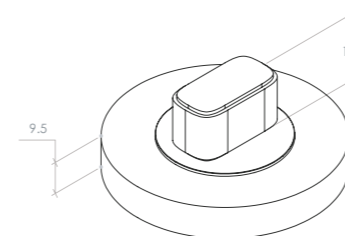

Lever Set

Privacy thumb turn set

Euro cylinder escutcheon set

STYLES	Passage Lever Set: ASPL.PASS Privacy Lever Set: ASPL.PRIV Entrance Lever Set: ASPL.ENTR
--------	---

FINISHES	 Brushed Satin Brass Dull Brushed Nickel Matt Black Bronze Dark Brushed Brass
----------	--