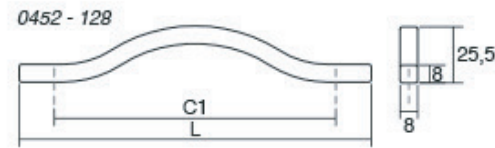

Brave Bow Handle Range

Part no.	C 1 mm	C 2 mm	L mm
B0452.128	128	-	160
B0452.192	192	-	240
B0452.320	320	-	400
B0452NC.992	192	992	1040
B0452.1120	192	1120	1150

C = Hole centre measurement
 OA = Overall size