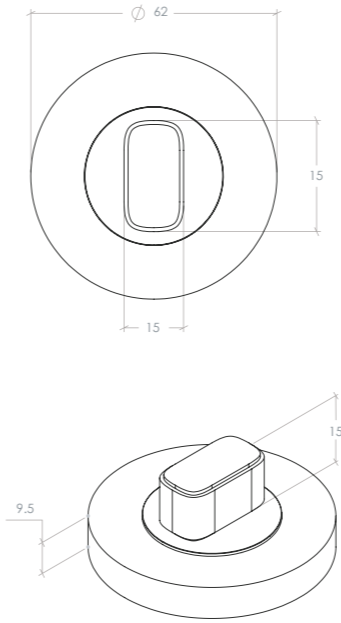

Privacy thumb turn set