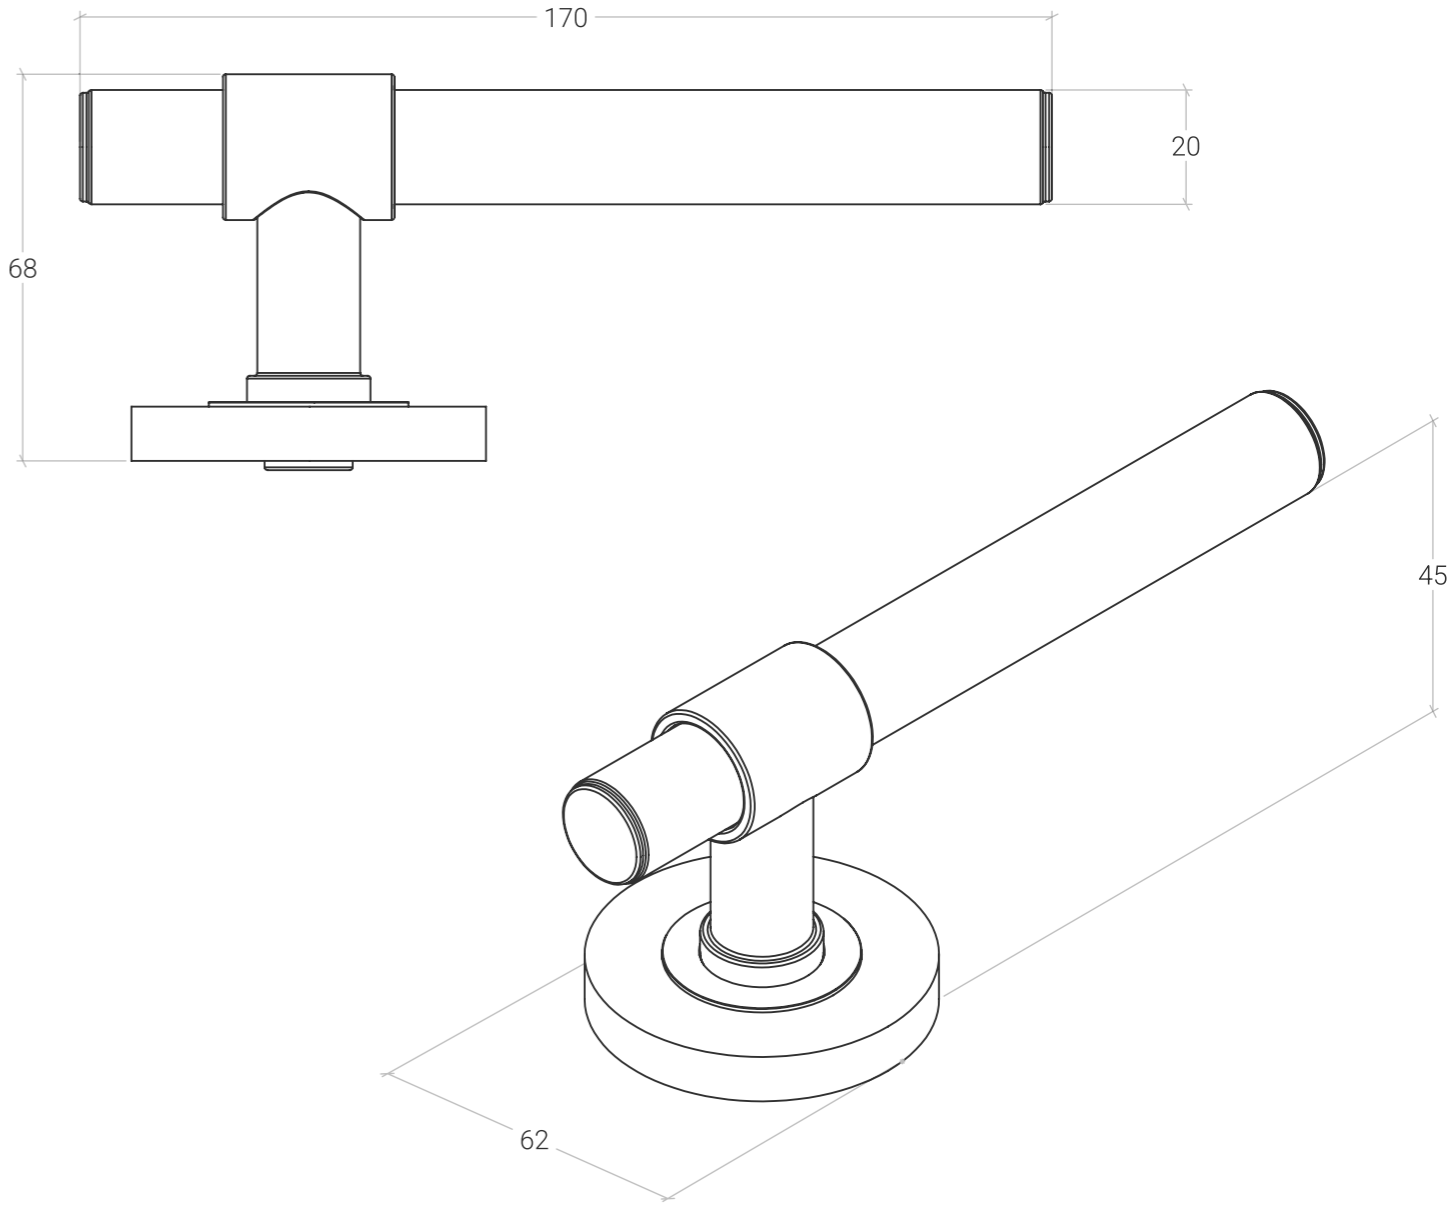

STYLES	Passage Lever Set: BLGL.PASS | Privacy Lever Set: BLGL.PRIV | Entrance Lever Set: BLGL.ENTR

FINISHES	 Brushed Satin Brass Dull Brushed Nickel Matt Black Bronze Dark Brushed Brass

1. **Passage lever set**
2. Each passage lever set includes:
3. 1 x Lever handle set
   - 1 x Mortice lock
   - 1 x Mortice lock forend plate
   - 1 x Mortice lock strike plate
   - 1 x Mortice lock dust box
   - Colour matched installation hardware

1. **Privacy lever set**
2. Each privacy lever set includes:
3. 1 x Lever handle set
   - 1 x Mortice lock with privacy cam
   - 1 x Privacy thumb turn set
   - 1 x Mortice lock forend plate
   - 1 x Mortice lock strike plate
   - 1 x Mortice lock dust box
   - Colour matched installation hardware

1. **Entrance lever set**
2. Each entrance lever set includes:
3. 1 x Lever handle set
   - 1 x Mortice lock
   - 1 x Euro cylinder escutcheon set
   - 1 x Mortice lock forend plate
   - 1 x Mortice lock strike plate
   - 1 x Mortice lock dust box
   - Colour matched installation hardware

Please note: Euro key barrel not supplied and must be purchased elsewhere

Lever Set