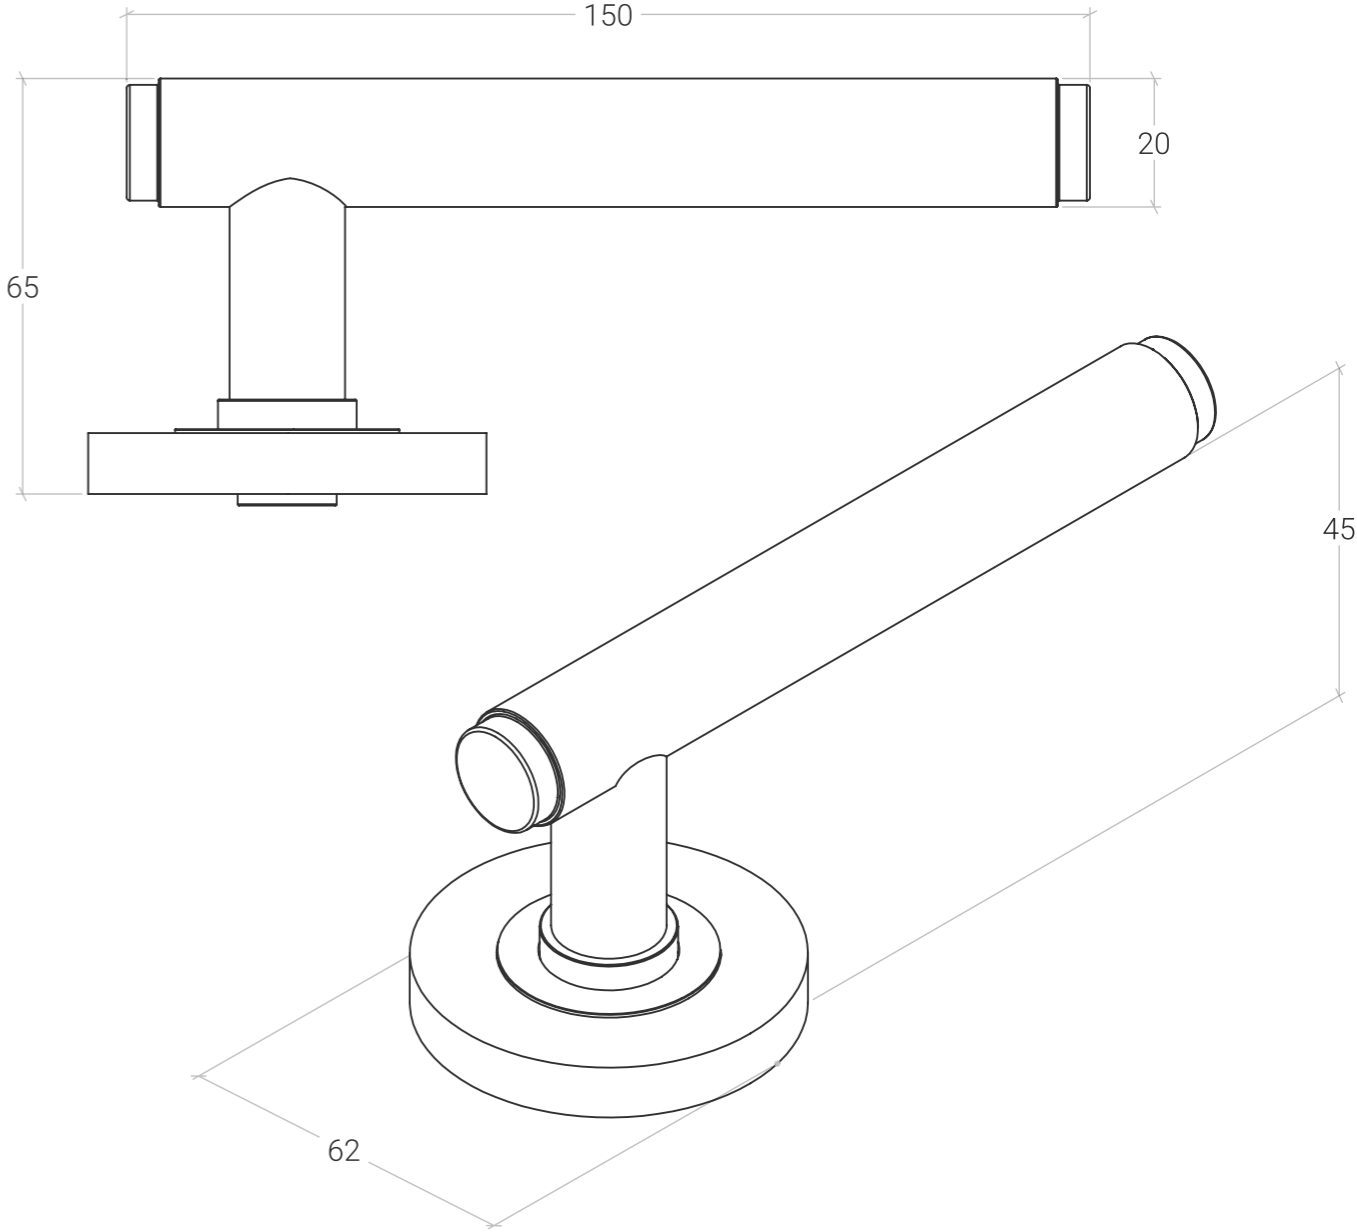

Bellevue Lever

The Bellevue Lever is designed to anchor contemporary spaces with its striking five-millimeter stepped end and rounded posts. Available in knurled, lined, or plain textures, it elevates the ordinary into the extraordinary, making a bold statement in any interior.

Lever Set

Privacy thumb turn set

Euro cylinder escutcheon set

STYLES	Plain Passage Lever Set: BVPL.PASS Plain Privacy Lever Set: BVPL.PRIV Plain Entrance Lever Set: BVPL.ENTR Lined Passage Lever Set: BVLD.PASS Lined Privacy Lever Set: BVLD.PRIV Lined Entrance Lever Set: BVLD.ENTR Knurled Passage Lever Set: BVKN.PASS Knurled Privacy Lever Set: BVKN.PRIV Knurled Entrance Lever Set: BVKN.ENTR
--------	---