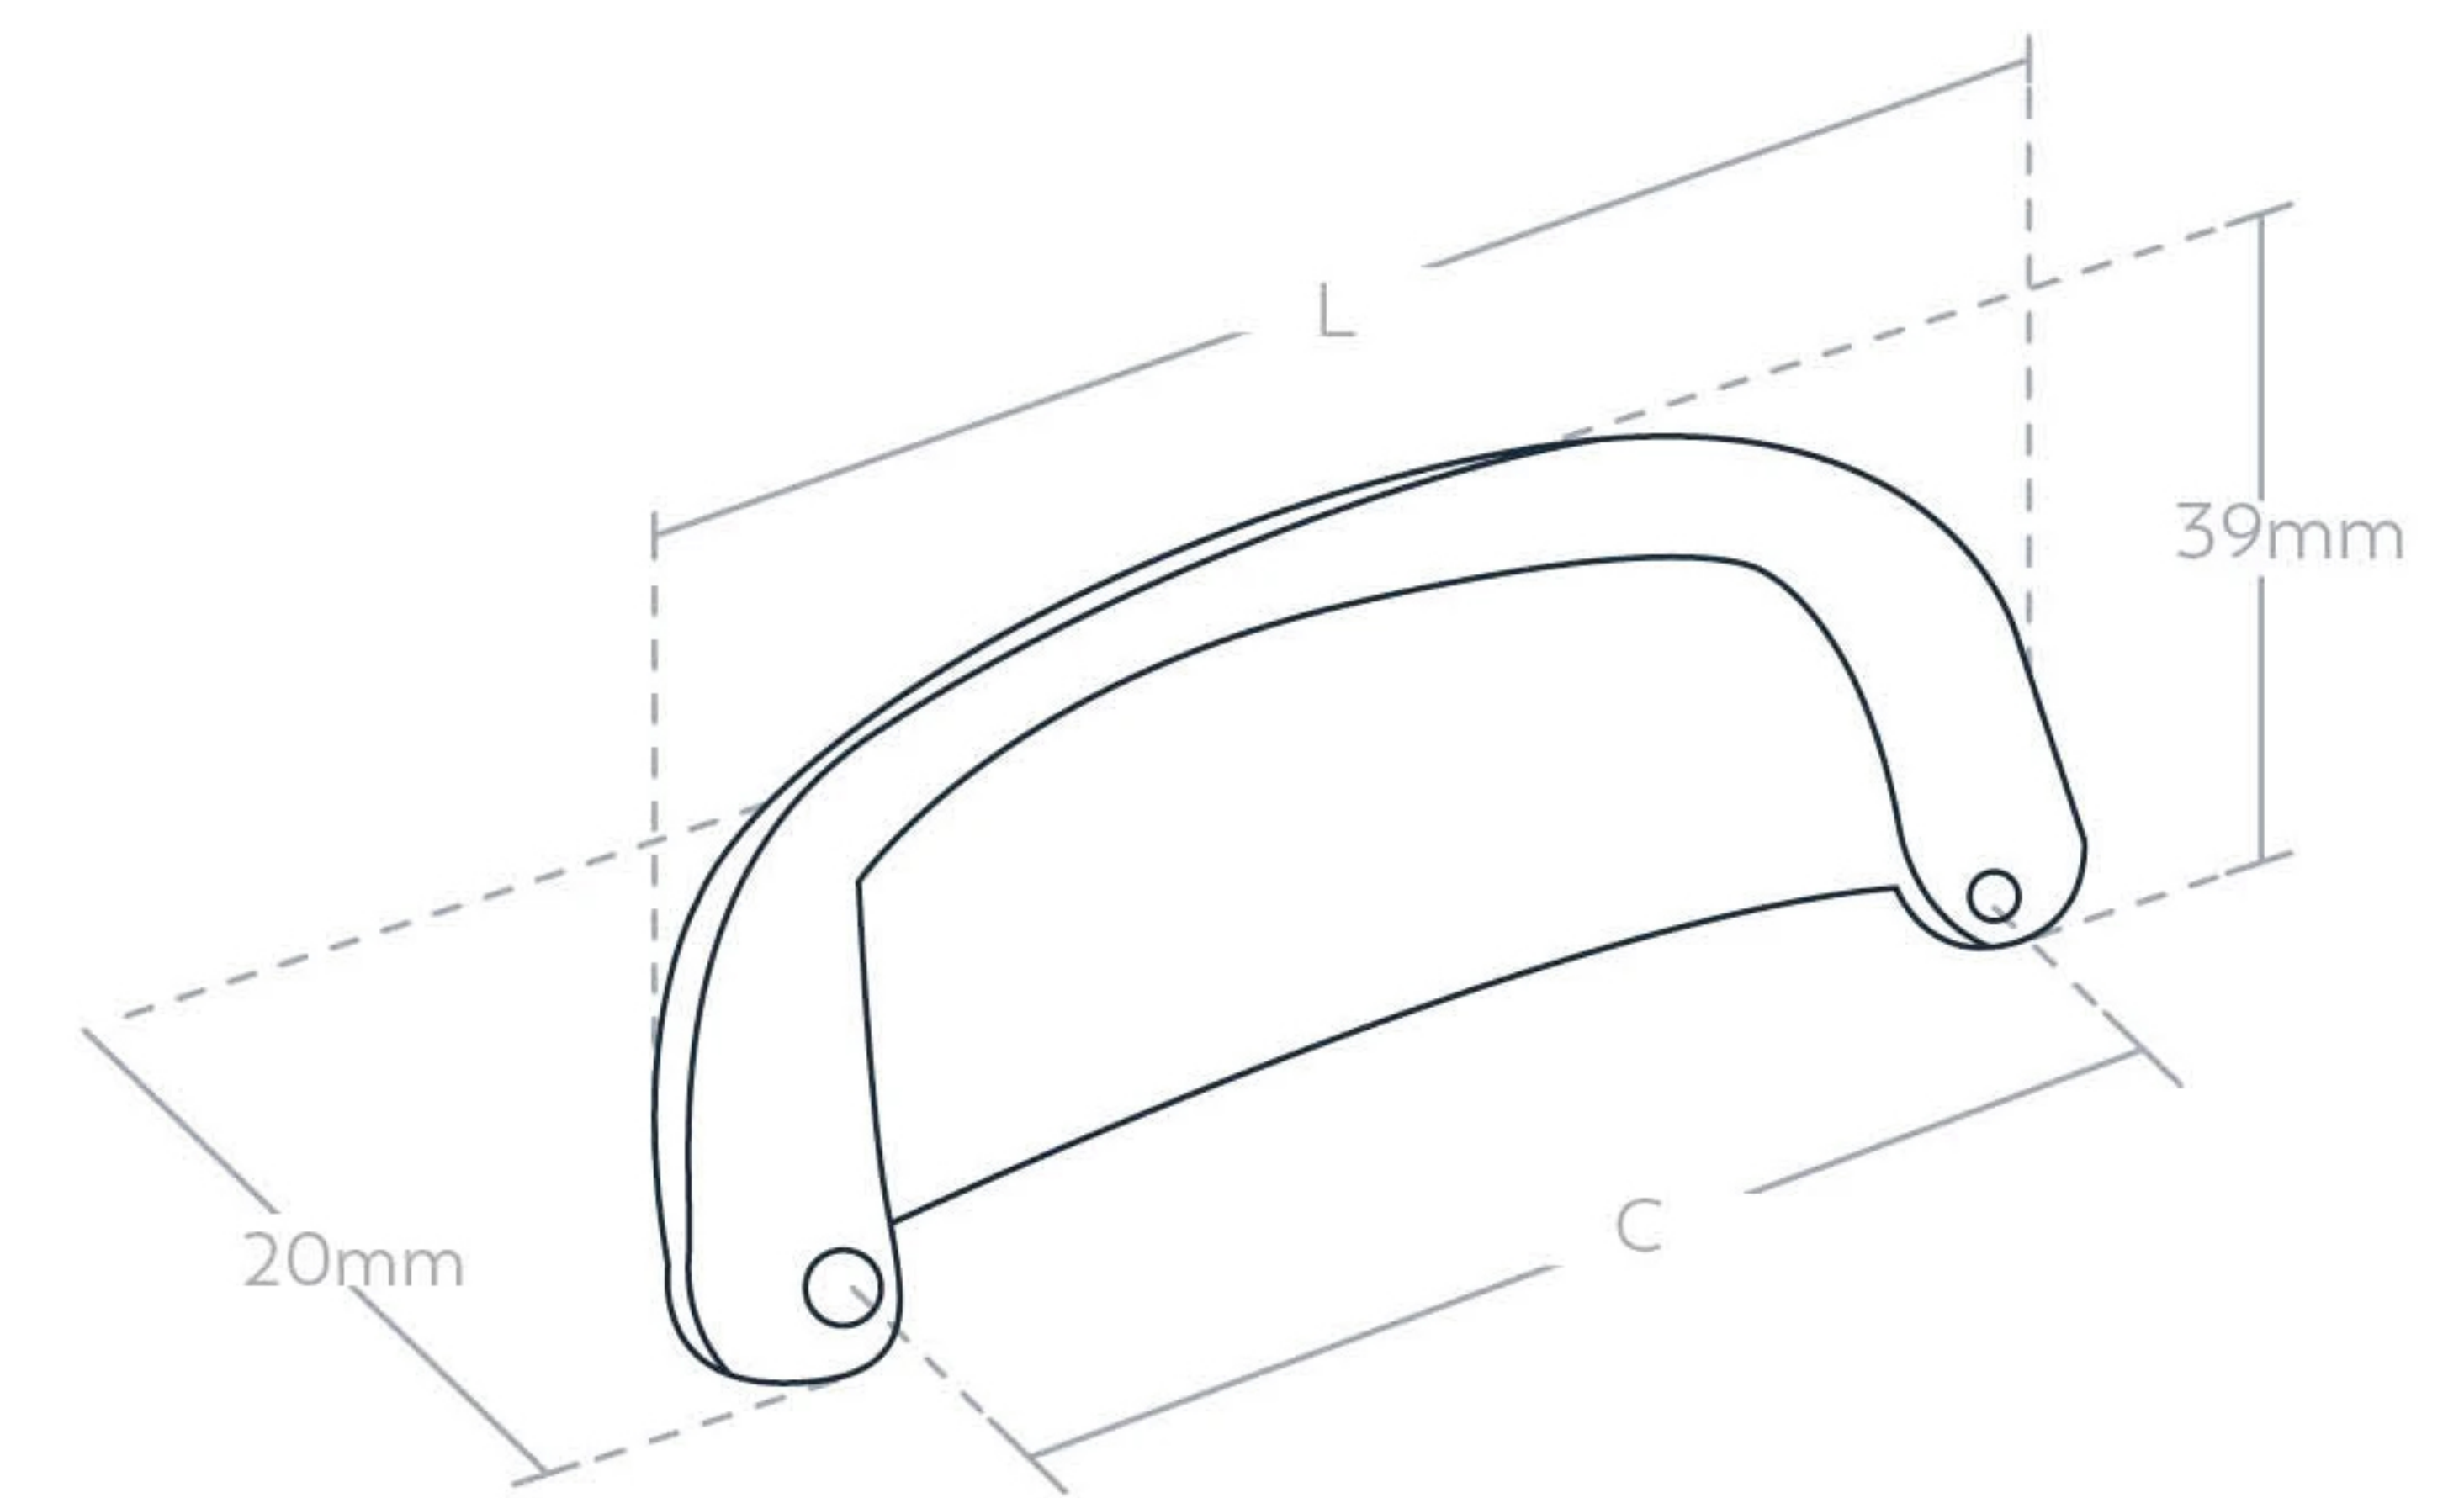

New Hampton Handles

D Handle - NHMD160

Knob - NHMK032

Cup Pull - NHMC096
NHMC160

Description	Part Number	Hole Centre (C)	Overall Length (L)	Width (W)	Projection (P)
Round Knob	NHMK032	-	32Ø	-	36
Cup Pull	NHMCW096	96	123	39	20
Cup Pull	NHMCW160	160	185	39	20
D Handle	NHMD160	160	168	17	26