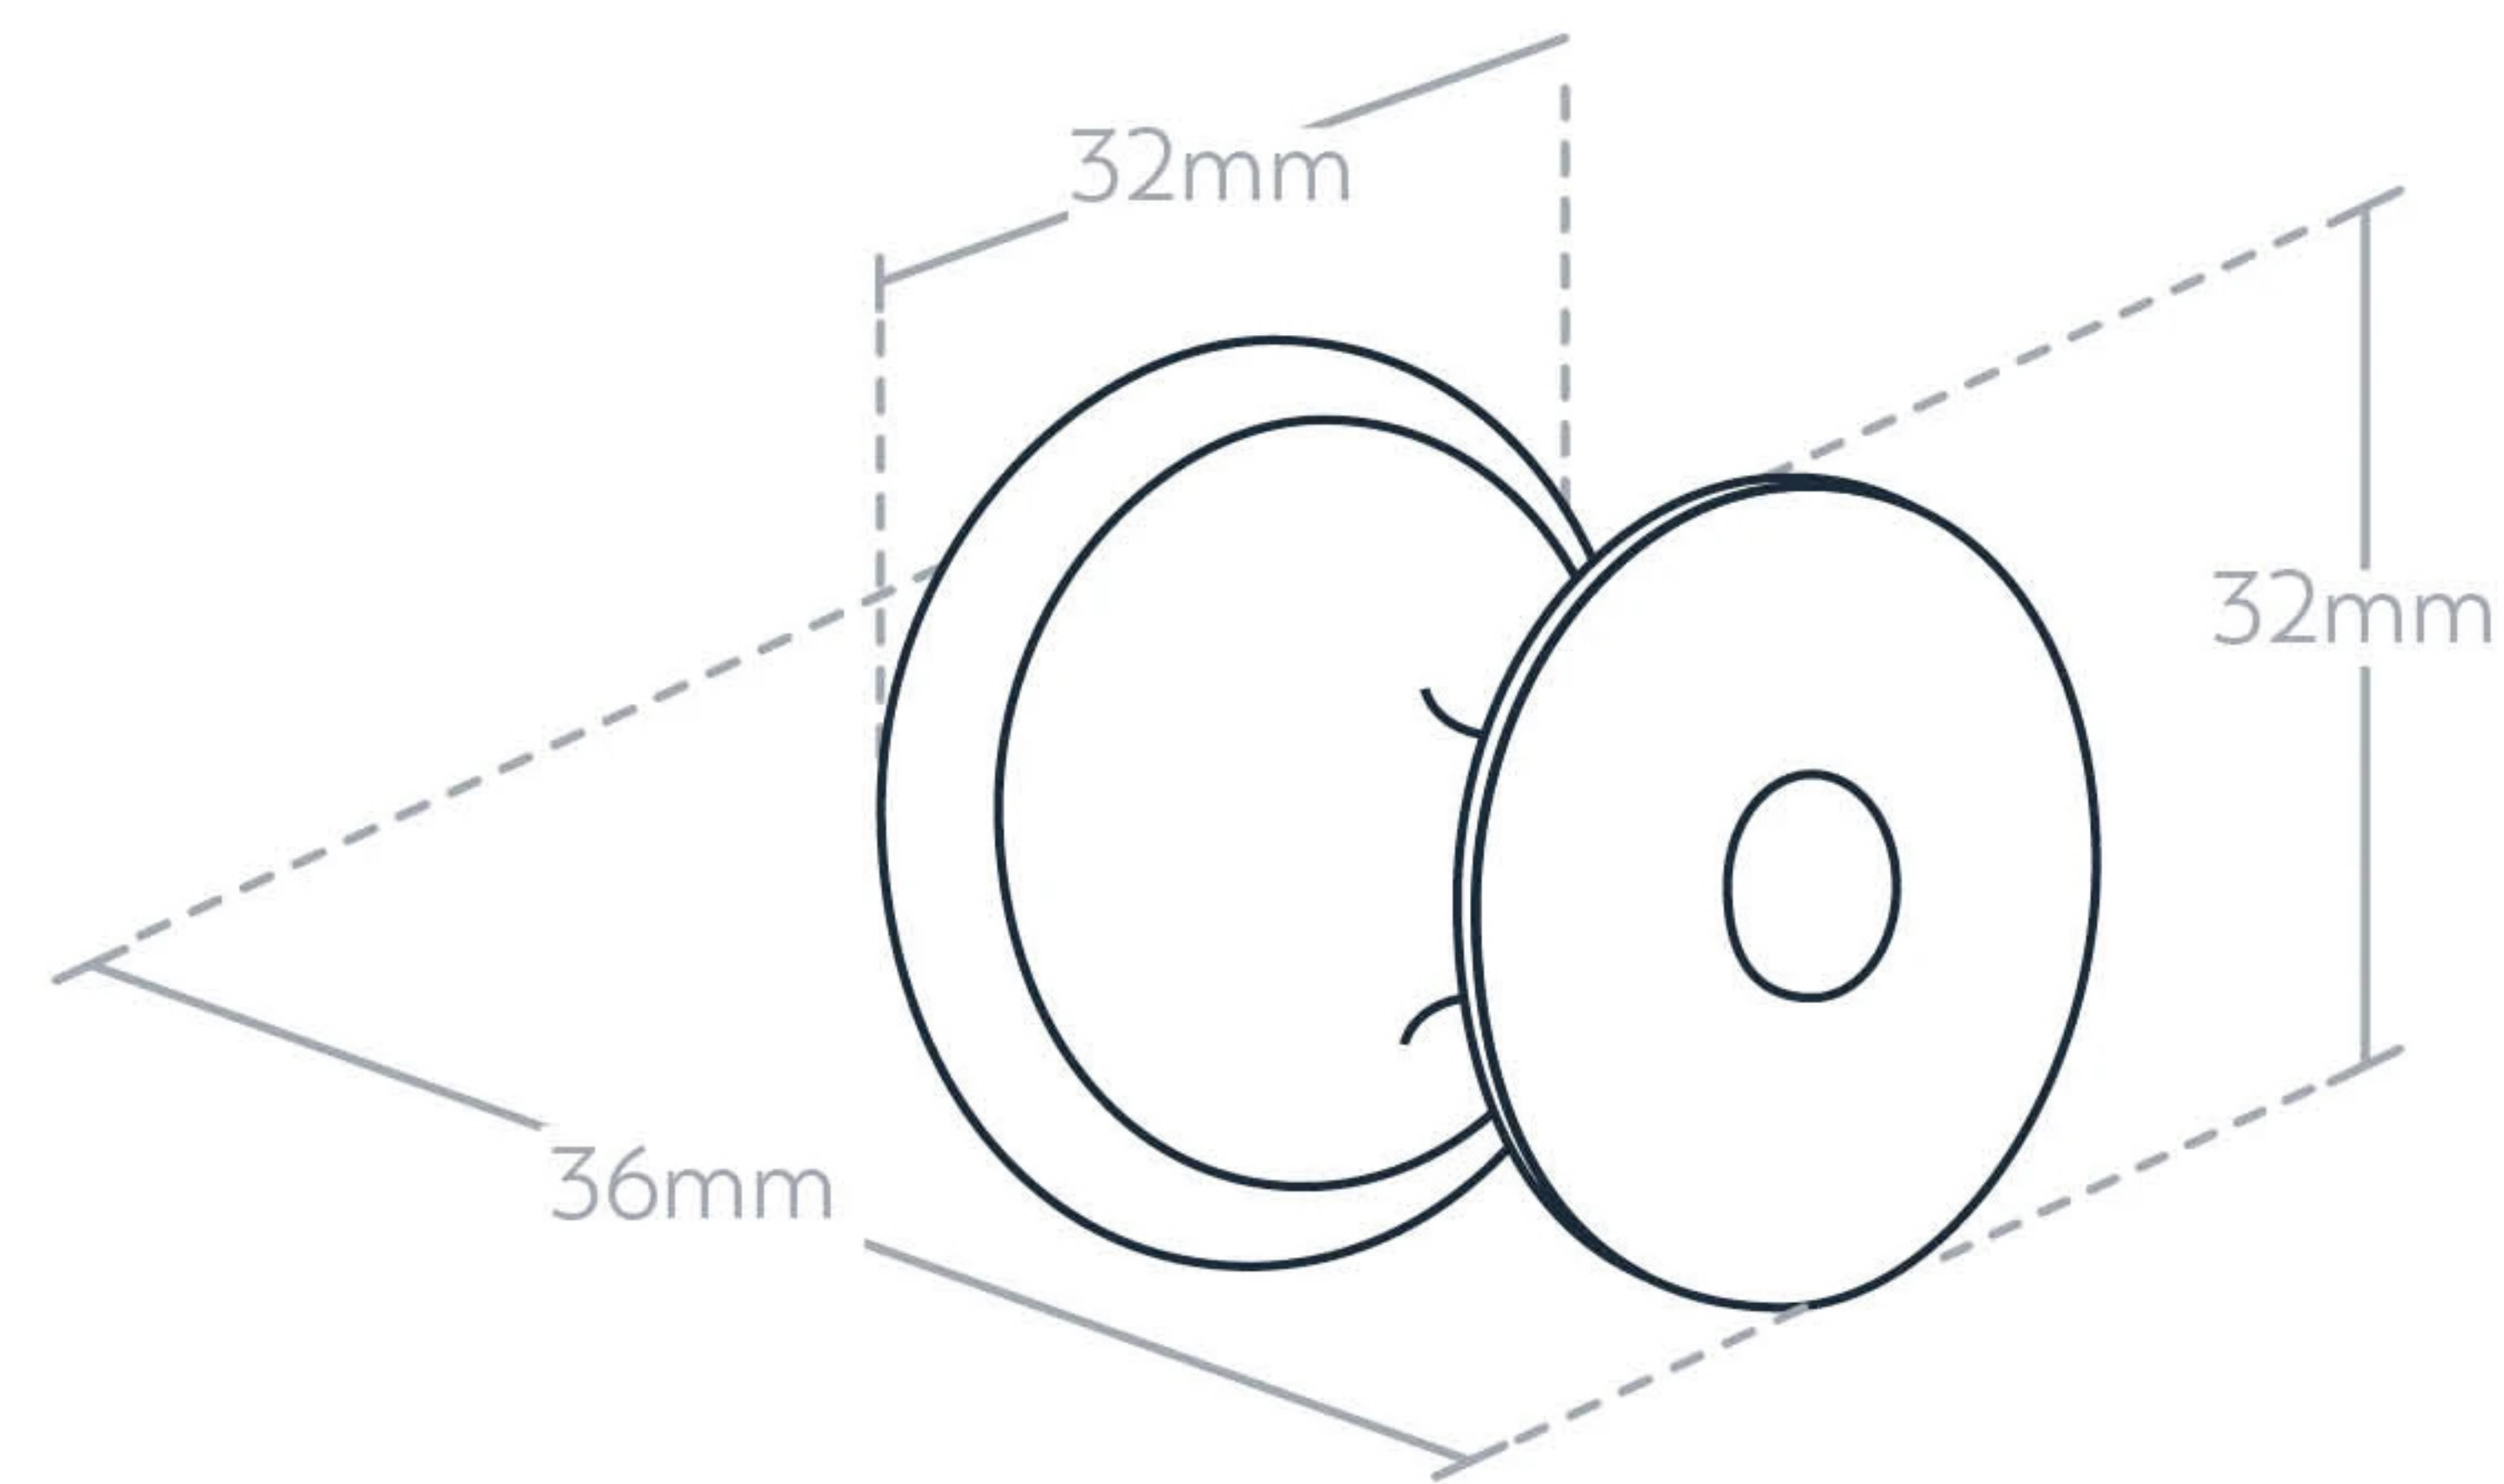

New Hampton Handles

D Handle - NHMD160

Knob - NHMK032

Cup Pull - NHMC096
NHMC160

Description	Part Number	Hole Centre (C)	Overall Length (L)	Width (W)	Projection (P)
Round Knob	NHMK032	-	32Ø	-	36
Cup Pull	NHMCW096	96	123	39	20
Cup Pull	NHMCW160	160	185	39	20
D Handle	NHMD160	160	168	17	26