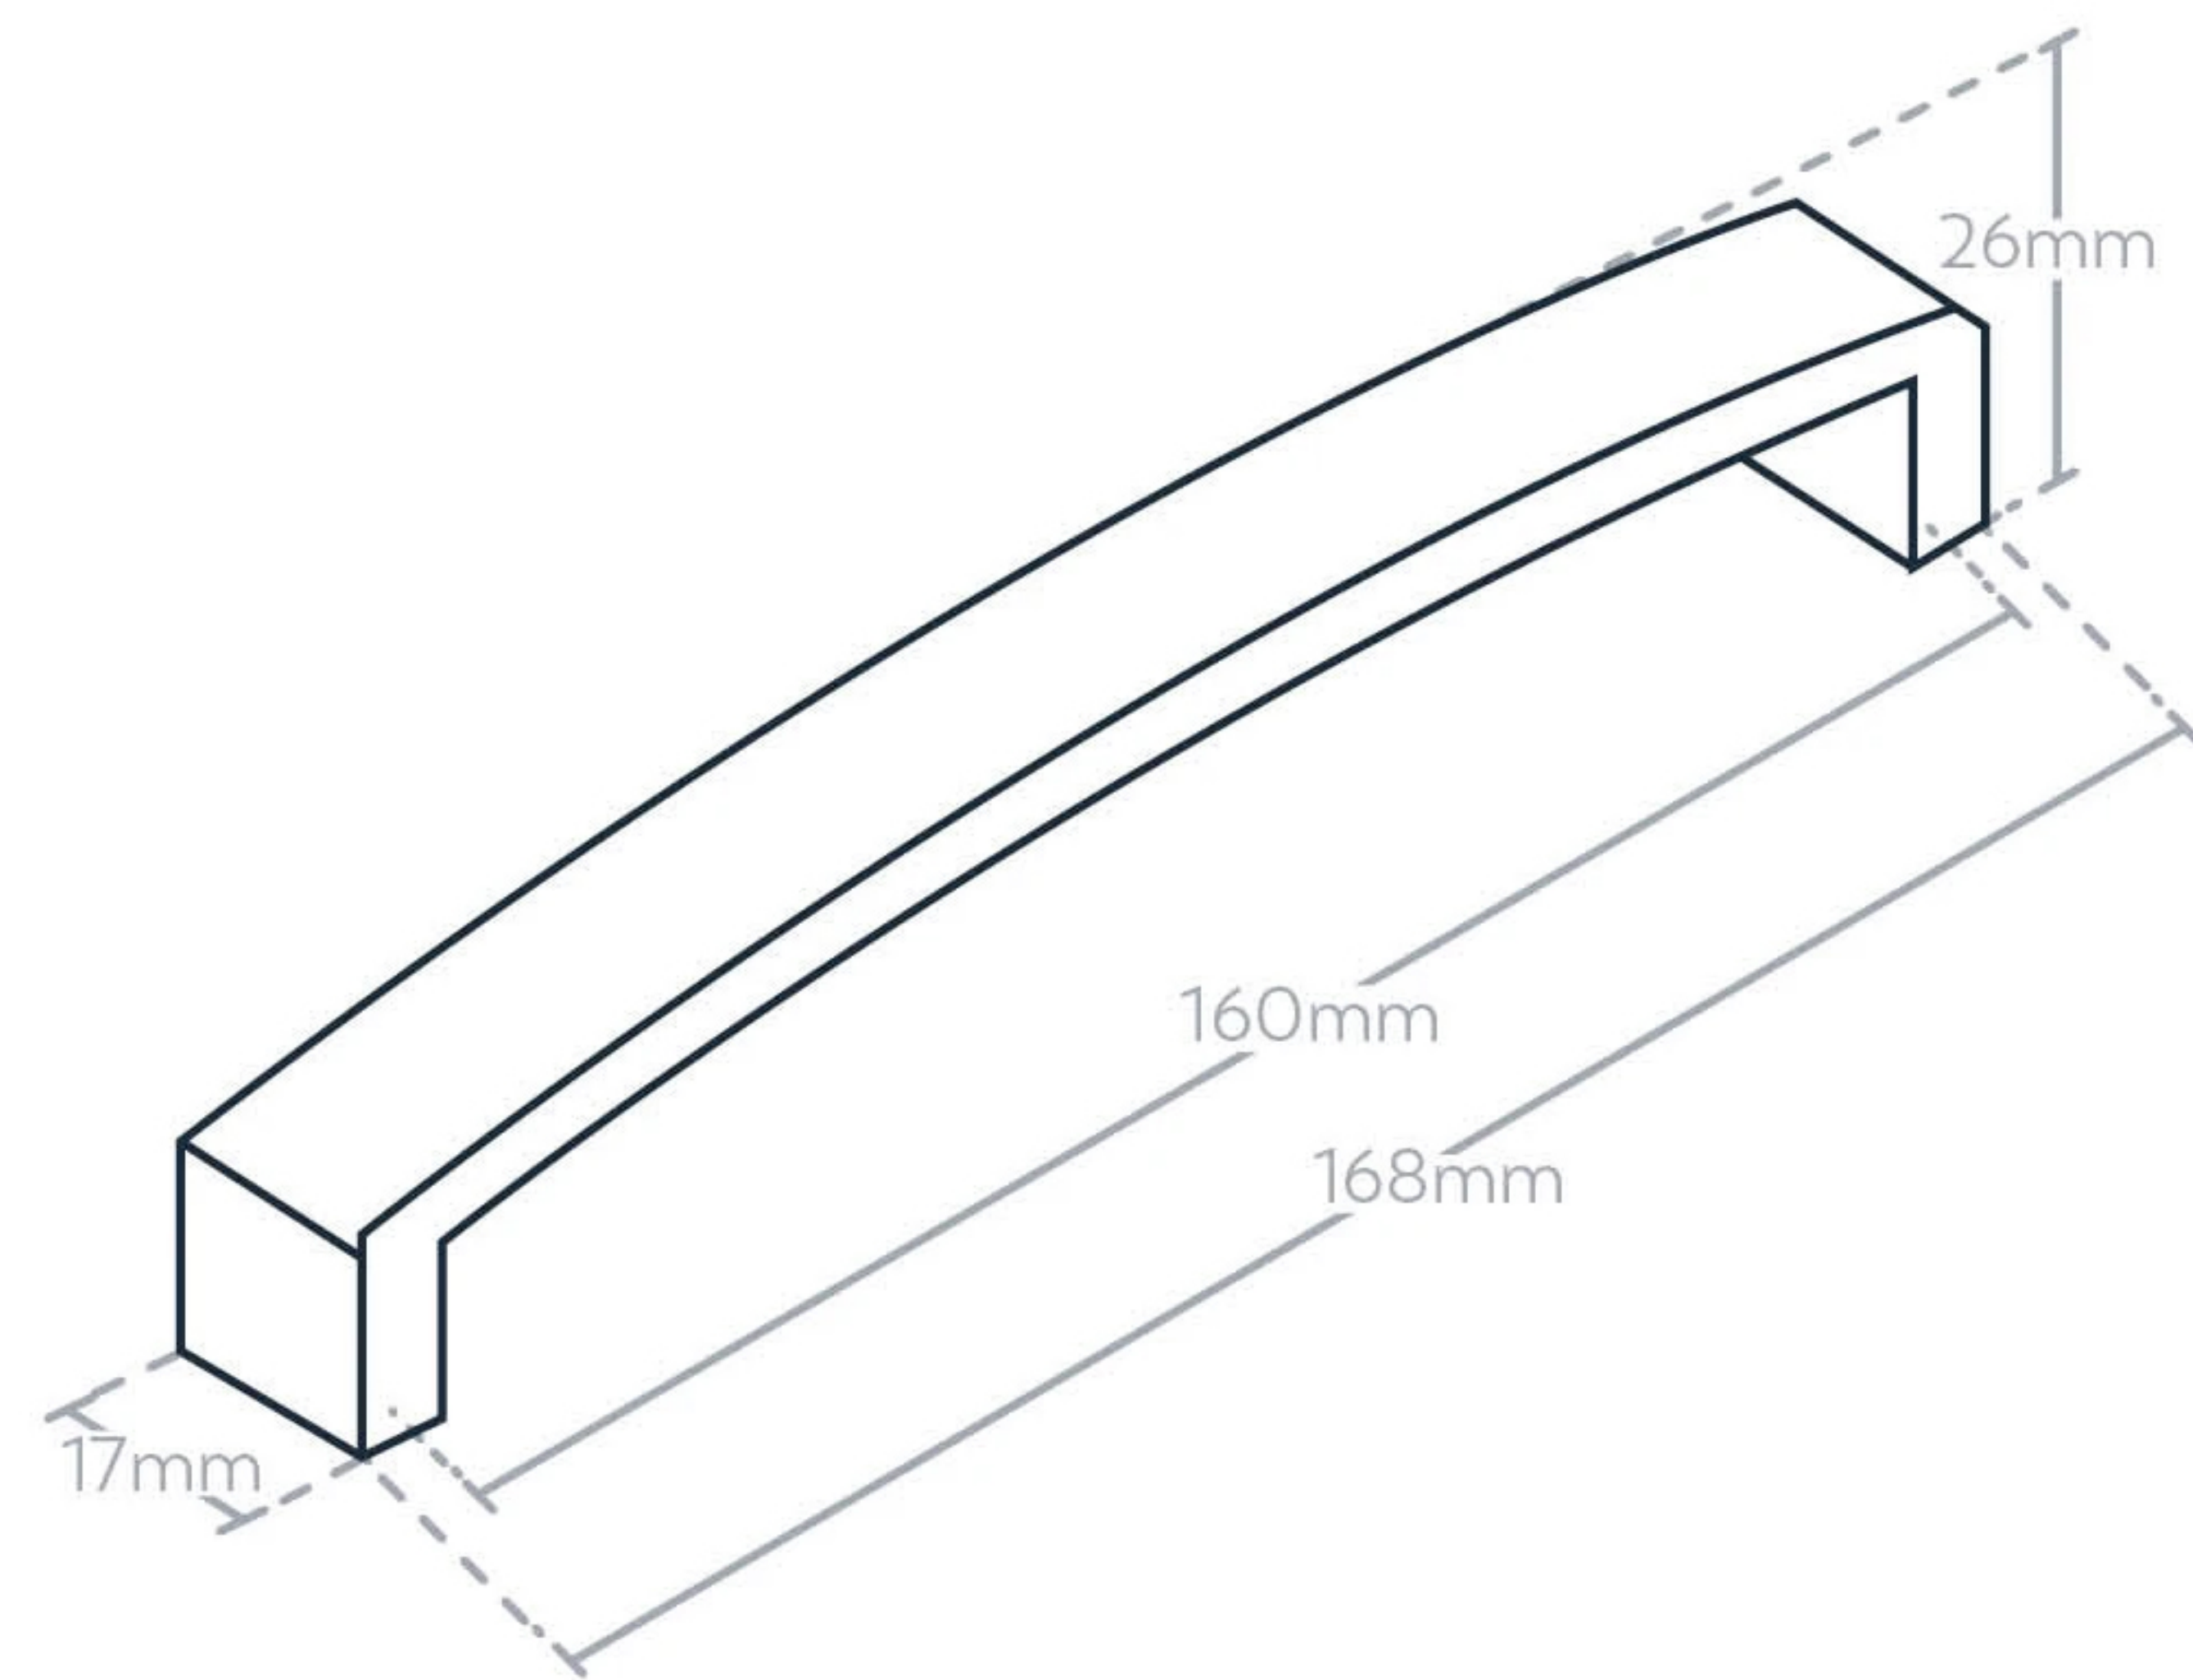

New Hampton Handles

D Handle - NHMD160

Knob - NHMK032

Cup Pull - NHMC096
NHMC160

Description	Part Number	Hole Centre (C)	Overall Length (L)	Width (W)	Projection (P)
Round Knob	NHMK032	-	32Ø	-	36
Cup Pull	NHMCW096	96	123	39	20
Cup Pull	NHMCW160	160	185	39	20
D Handle	NHMD160	160	168	17	26