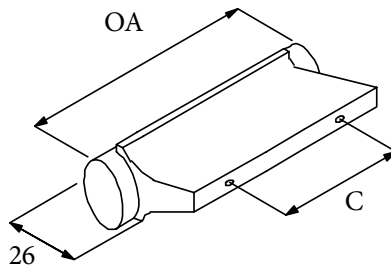

Emma Handle Range

Knob

Part no.	C mm	OA mm
TKNB230.35	-	35
TKNB230.58	32	58

C = Hole centre measurement
OA = Overall size

D Handle

Part no.	C mm	OA mm
TBP230.96	96	130
TBP230.128	128	162
TBP230.160	160	195
TBP230.224	224	262
TBP230.320	320	355

C = Hole centre measurement
OA = Overall size