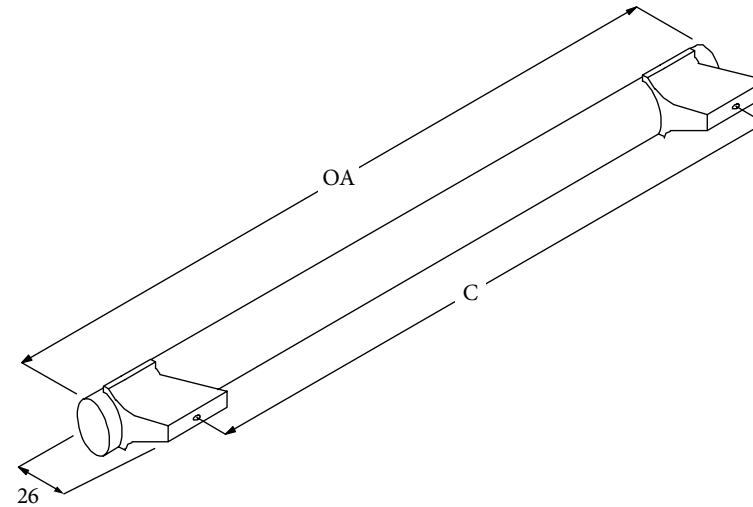

Emma Handle Range

Knob

Part no.	C mm	OA mm
TKNB230.35	-	35
TKNB230.58	32	58

C = Hole centre measurement
OA = Overall size

D Handle

Part no.	C mm	OA mm
TBP230.96	96	130
TBP230.128	128	162
TBP230.160	160	195
TBP230.224	224	262
TBP230.320	320	355

C = Hole centre measurement
OA = Overall size