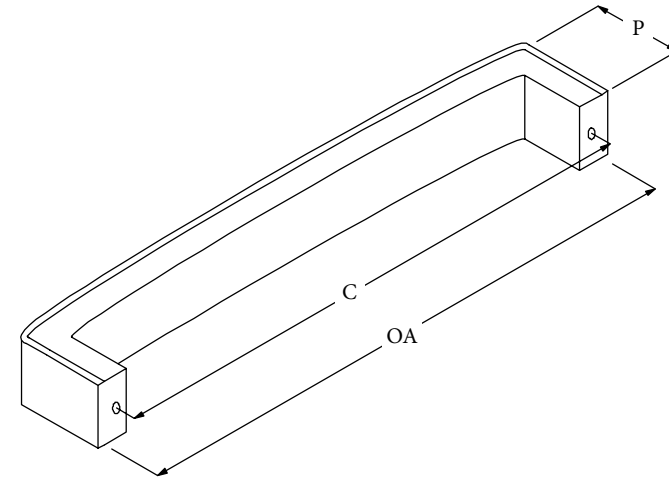

Iron Bridge Handle Range

Knob
Part no. TKNB120.32

D Handle

Part no.	C mm	OA mm	P mm
TBP120.128	128	137	27
TBP120.203	203	211	30
TBP120.305	305	311	30

C = Hole centre measurement
OA = Overall size