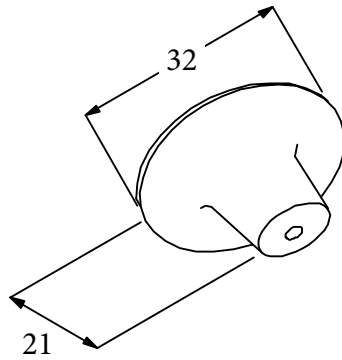

Iron Bridge Handle Range

Knob
Part no. TKNB120.32

D Handle

Part no.	C mm	OA mm	P mm
TBP120.128	128	137	27
TBP120.203	203	211	30
TBP120.305	305	311	30

C = Hole centre measurement
OA = Overall size