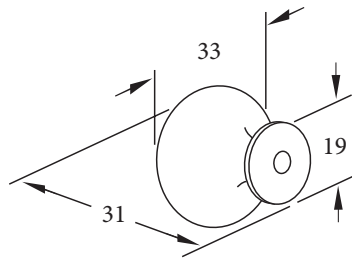

# Tomii Handle Range

Round Knob  
Part no. TKNB280.30

T Knob  
Part no. TTKNB280.90

D Handle  
Part no. TDH280.128

Swivel Bail

Part no.	C mm	OA mm
TDRH280.224	224	252
TDRH280.320	320	338

C = Hole centre measurement

OA = Overall size