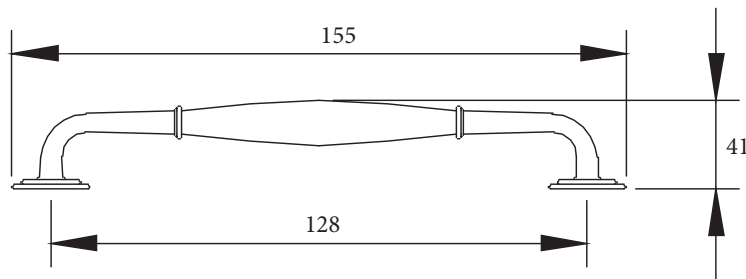

# Tomii Handle Range

Round Knob  
Part no. TKNB280.30

T Knob  
Part no. TTKNB280.90

D Handle  
Part no. TDH280.128

Swivel Bail

Part no.	C mm	OA mm
TDRH280.224	224	252
TDRH280.320	320	338

C = Hole centre measurement

OA = Overall size