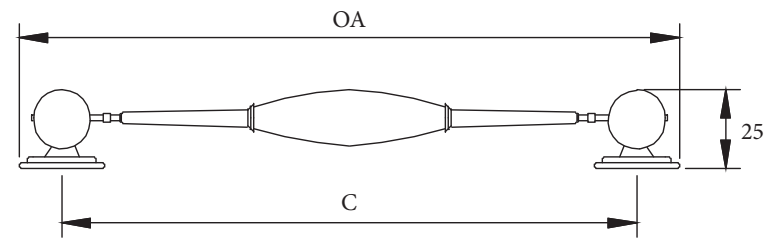

# Tomii Handle Range

Round Knob  
Part no. TKNB280.30

T Knob  
Part no. TTKNB280.90

D Handle  
Part no. TDH280.128

Swivel Bail

Part no.	C mm	OA mm
TDRH280.224	224	252
TDRH280.320	320	338

C = Hole centre measurement

OA = Overall size