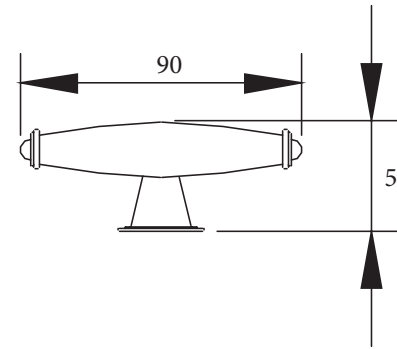

# Tomii Handle Range

Round Knob  
Part no. TKNB280.30

T Knob  
Part no. TTKNB280.90

D Handle  
Part no. TDH280.128

Swivel Bail

Part no.	C mm	OA mm
TDRH280.224	224	252
TDRH280.320	320	338

C = Hole centre measurement

OA = Overall size