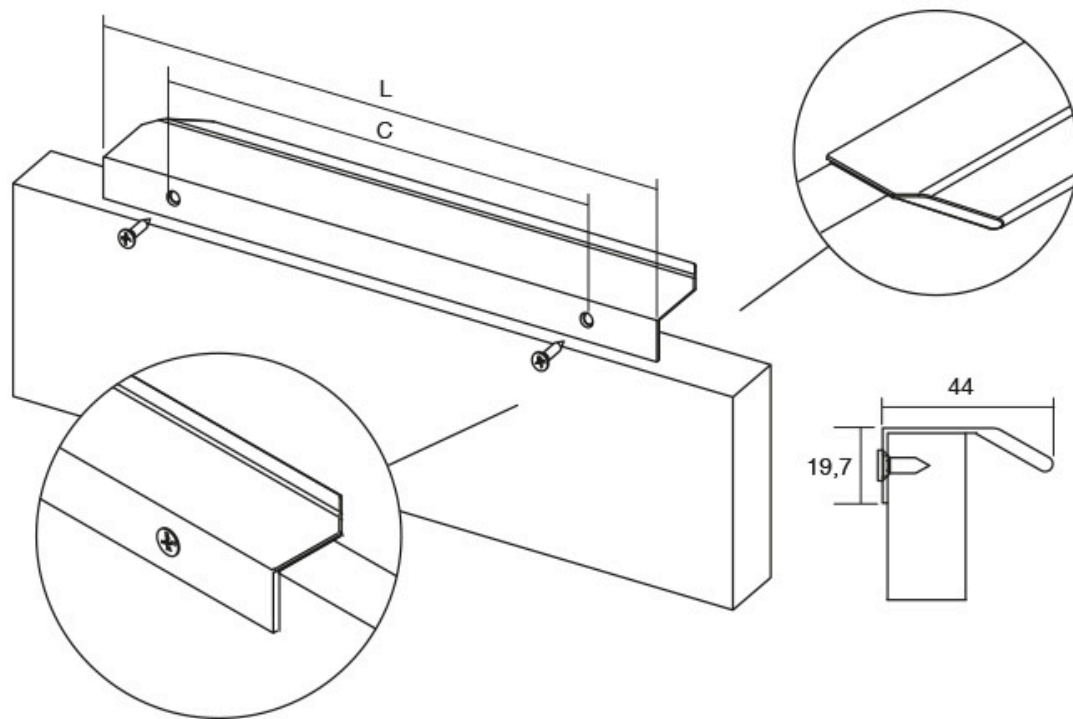

Vann Lip Pull Range

Part no.	C mm	L mm
V0375.064	64	100
V0375.128	128	200
V0375.256	256	350
V0375.1120	1120	1200

C = Hole centre measurement
OA = Overall size