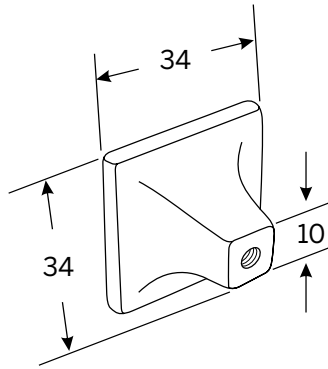

# Windsor Handle Range

Knob  
Part no. KB3951.34

D Handle

Part no.	C mm	OA mm
HN3952.128	128	151
HN3952.160	160	185

C = Hole centre measurement  
OA = Overall size