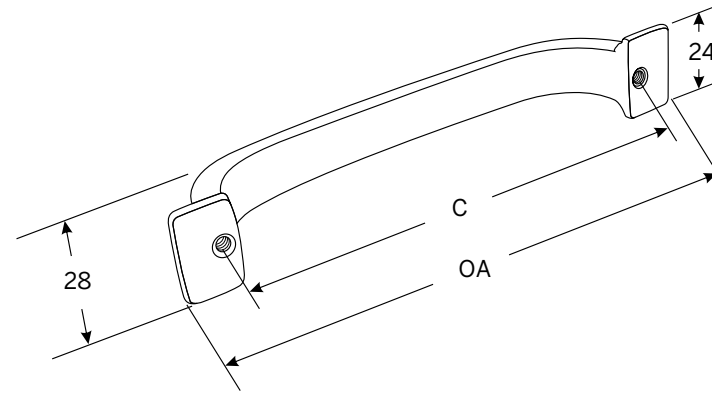

# Windsor Handle Range

Knob  
Part no. KB3951.34

D Handle

Part no.	C mm	OA mm
HN3952.128	128	151
HN3952.160	160	185

C = Hole centre measurement  
OA = Overall size