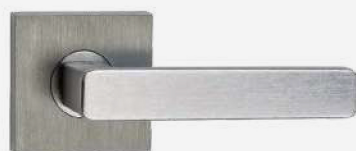

Door Levers

DECORUS

Abode Door Levers

Finish:

- Matt Black
- Rumble Nickel
- Satin Brass
- Satin Chrome Plate
- Polish Chrome

Option:

- Round Rose
- Square Rose

Function:

- Dummy*
- Passage
- Privacy

VITUS

Abode Door Levers

Finish:

- Matt Black
- Gun Metal*
- Satin Chrome Plate
- Polish Chrome

Option:

- Round Rose
- Square Rose

Function:

- Dummy*
- Passage
- Privacy

CURVA

Abode Door Levers

Finish:

- Matt Black
- Satin Chrome Plate
- Satin Brass
- Polish Chrome

Option:

- Round Rose

Function:

- Round Rose
- Square Rose

Function:

- Dummy*
- Passage
- Privacy

LENTUS

Abode Door Levers

Finish:

- Polish Chrome
- Satin Chrome Plate
- Polish Brass (L03)

Option: