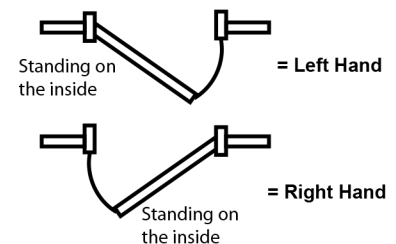

Handing Information

Limited Guarantee:

10 year mechanical.
5 year finish.
(Further details of Guarantee available on Nidus Website.)

Nidus Stainless Steel lever on longplate options:

Finishes:

SC = Satin Chrome.
CP = Polished Chrome.
BC = Brushed Chrome
SS = Stainless Steel.
PSS = Polished Stainless Steel.

PVD-BN = PVD Brushed Nickel with extended warranty.
PVD-PB = PVD Polished Brass with extended warranty.