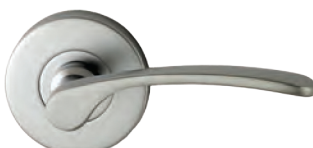

Square & Round backplate designs

mediterranean lever range

- Limited Guarantee -

10 Years
Mechanical

5 Years
General
Finishes

12 Months
Matte Black
Finish

- 63mm rosette
- Suits 50mm crossbore hole
- Passage set for hallways & non locking doors
- Privacy set for bedroom & bathroom doors
- Dummy lever function for closets & robes

For entrance function, see section on external security

Domici Knurled SB, BL, GMG

Domici SC, CP, BSC

Rialto GMG

Rialto SC, CP

Altro SC, CP, PB, BL

Altro BL

Capri SC, CP, PB

Metro SC, CP

Metro Square SC,CP

Marino Square BL Only

Marino BL

Marino SC, CP

Roma SC, CP PB

Turin SC, CP, BSC

FINISHES SC - Satin Chrome. | CP - Polished Chrome | BSC - Brushed Satin Chrome | BL - Matte Black | PB - Polished Brass (Capri, Altro, Roma only) | SB - Satin Brass | GMG - Gunmetal Grey