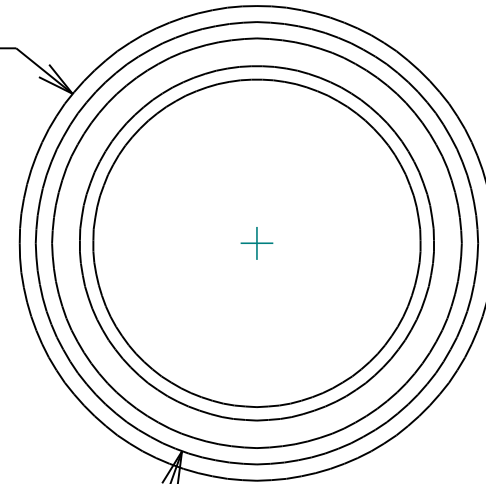

Door Knob Paddington Rose Round

iver

58mm DIA
2 9/32"

54mm DIA
2 1/8"

Tube Latch Split Cam & 'T' Striker

Dust Box & Striker

Tube Latch & Faceplate