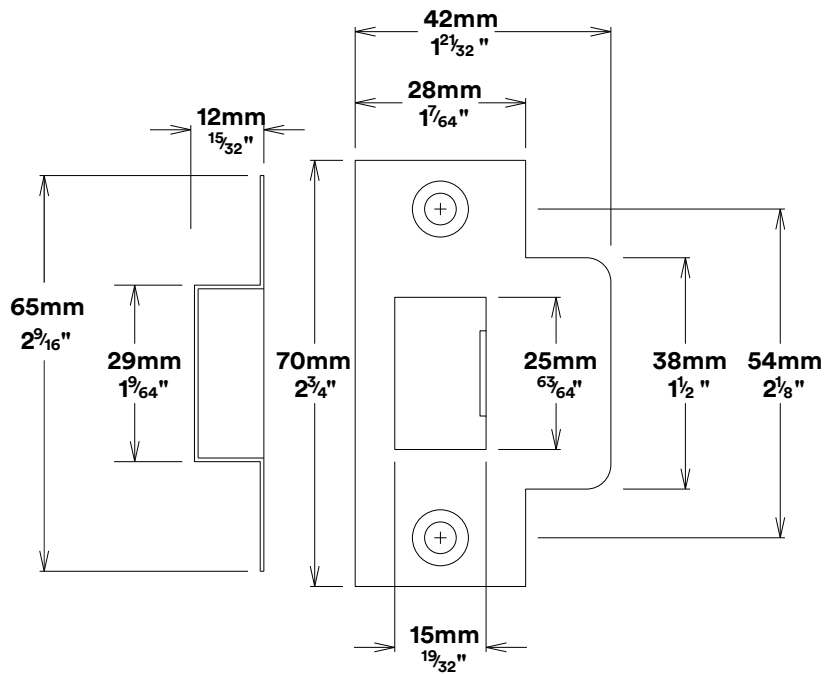

Door Knob Paddington Rose Round

iver

58mm DIA
2 9/32"

54mm DIA
2 1/8"

Tube Latch Split Cam & 'T' Striker

Dust Box & Striker

Tube Latch & Faceplate