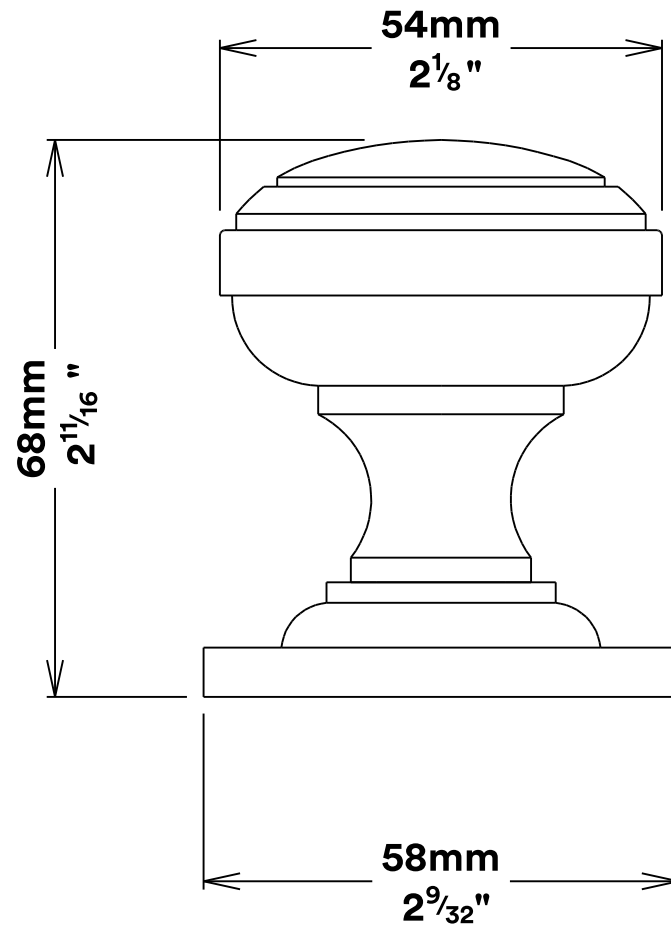

Door Knob Paddington Rose Round

iver

58mm DIA
2 9/32"

54mm DIA
2 1/8"

Tube Latch Split Cam & 'T' Striker

Dust Box & Striker

Tube Latch & Faceplate