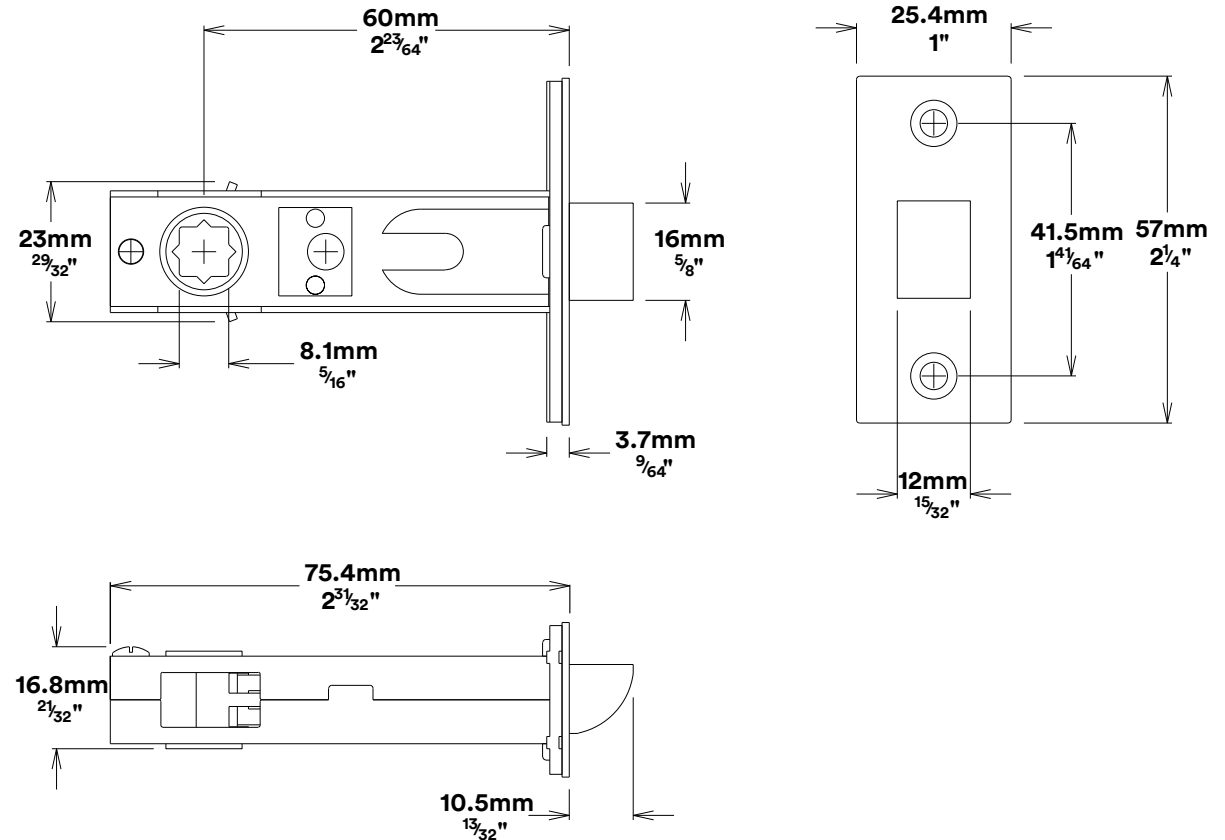

Door Knob Paddington Rose Round

iver

Privacy Turn Oval Rose Round Concealed Fix

iver

Tube Latch Split Cam & 'T' Striker

Dust Box & Striker

Tube Latch & Faceplate

Privacy Bolt & Striker