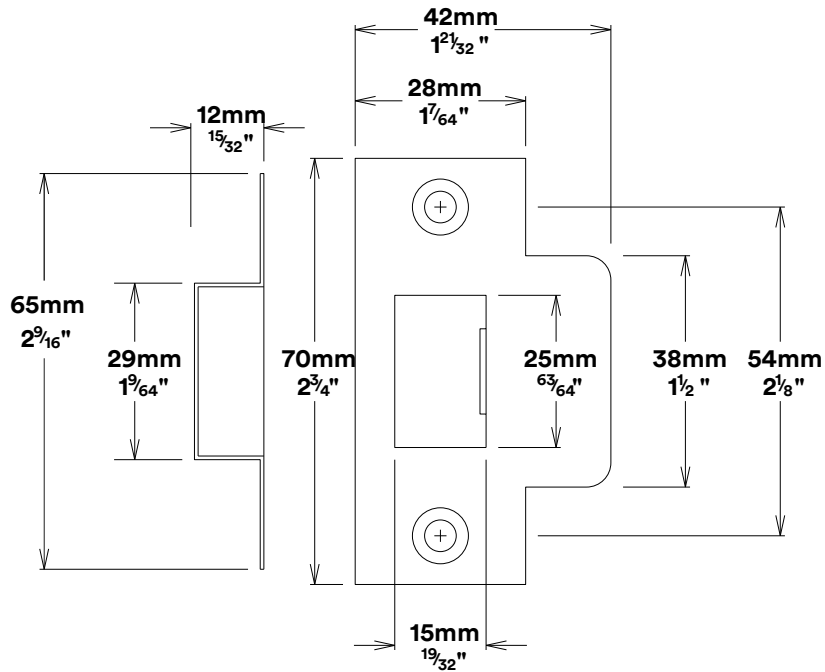

Door Knob Paddington Rose Round

iver

Privacy Turn Oval Rose Round Concealed Fix

iver

Tube Latch Split Cam & 'T' Striker

Dust Box & Striker

Tube Latch & Faceplate

Privacy Bolt & Striker