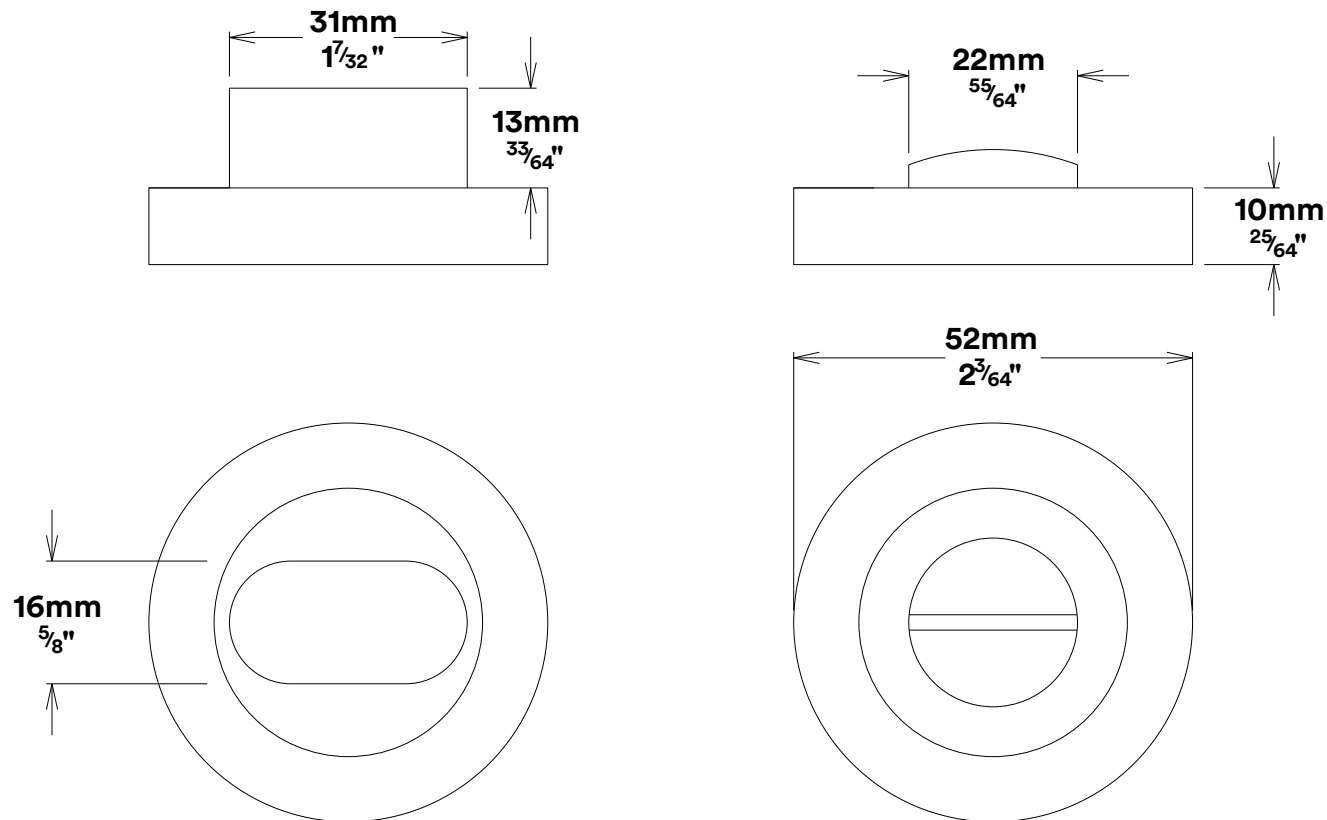

Door Knob Paddington Rose Round

iver

Privacy Turn Oval Rose Round Concealed Fix

iver

Tube Latch Split Cam & 'T' Striker

Dust Box & Striker

Tube Latch & Faceplate

Privacy Bolt & Striker