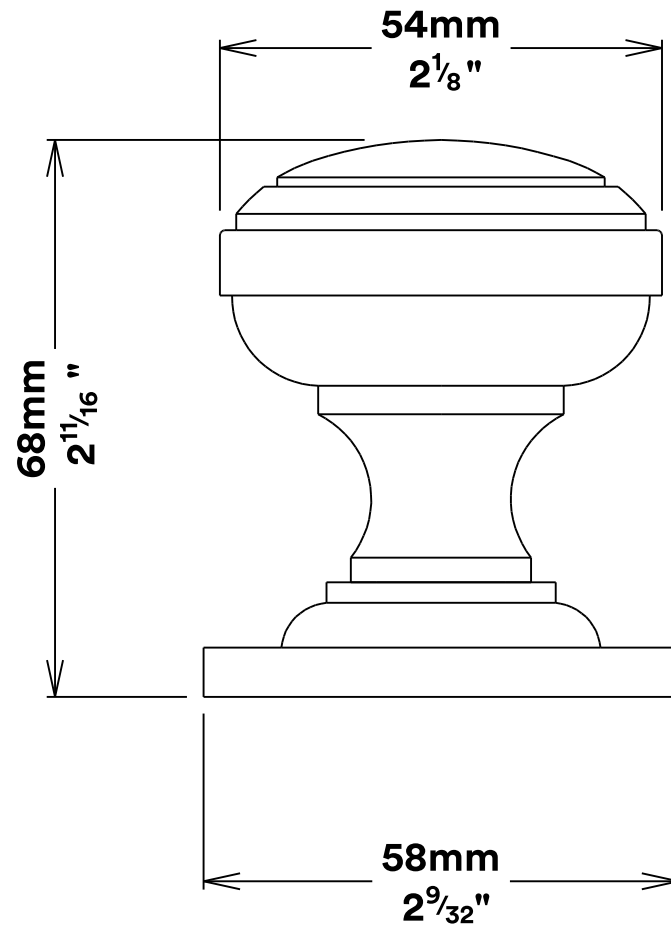

Door Knob Paddington Rose Round

iver

Privacy Turn Oval Rose Round Concealed Fix

iver

Tube Latch Split Cam & 'T' Striker

Dust Box & Striker

Tube Latch & Faceplate

Privacy Bolt & Striker