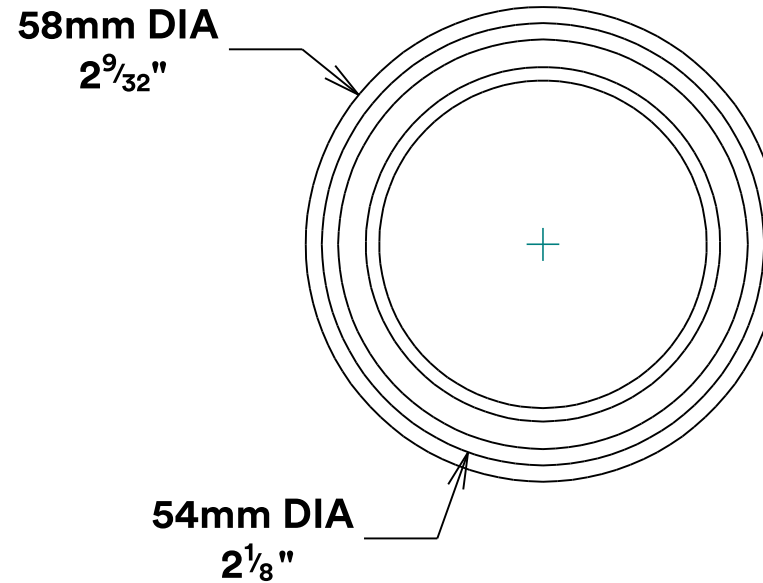

Door Knob Paddington Rose Round

iver

Privacy Turn Oval Rose Round Concealed Fix

iver

Tube Latch Split Cam & 'T' Striker

Dust Box & Striker

Tube Latch & Faceplate

Privacy Bolt & Striker