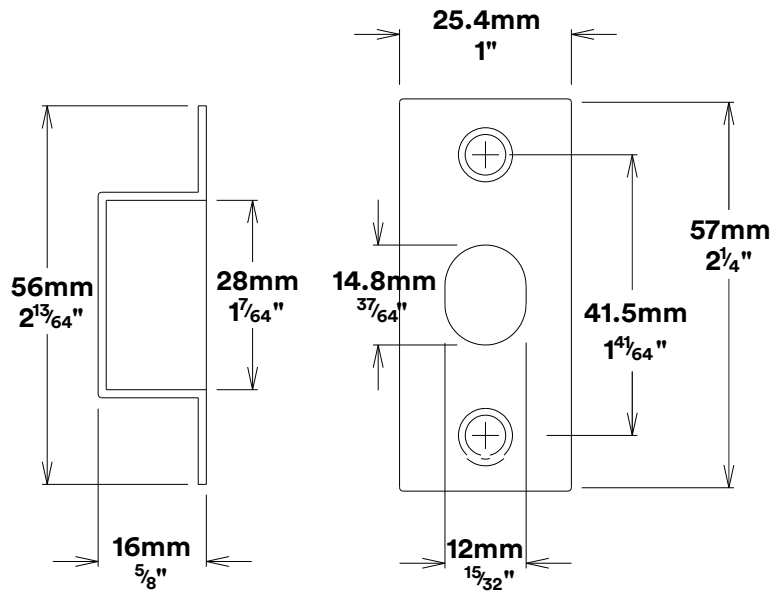

Dust Box & Striker