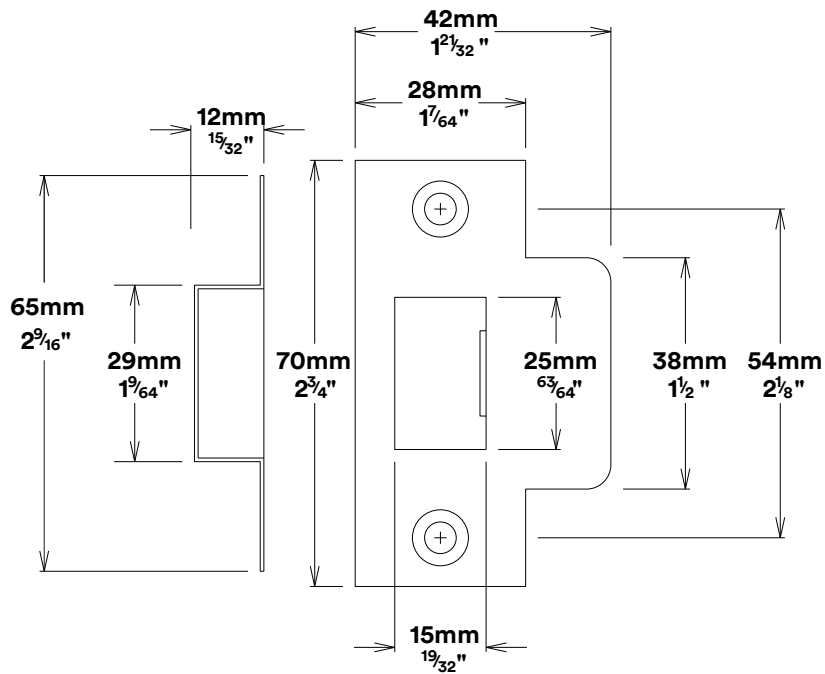

Door Knob Guildford Rose Round

Created for life.

Tube Latch Split Cam & 'T' Striker

Dust Box & Striker

Tube Latch & Faceplate