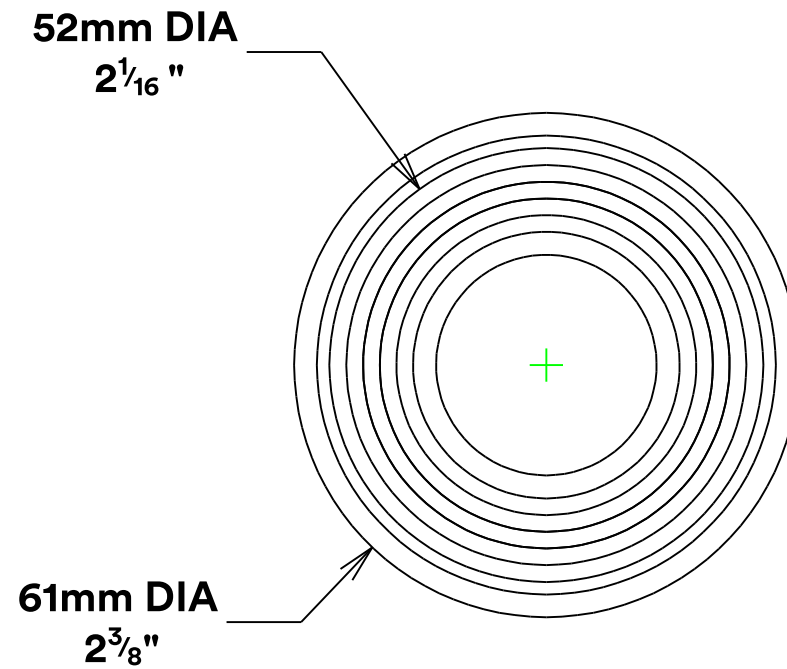

Door Knob Guildford Rose Round

Created for life.

Tube Latch Split Cam & 'T' Striker

Dust Box & Striker

Tube Latch & Faceplate