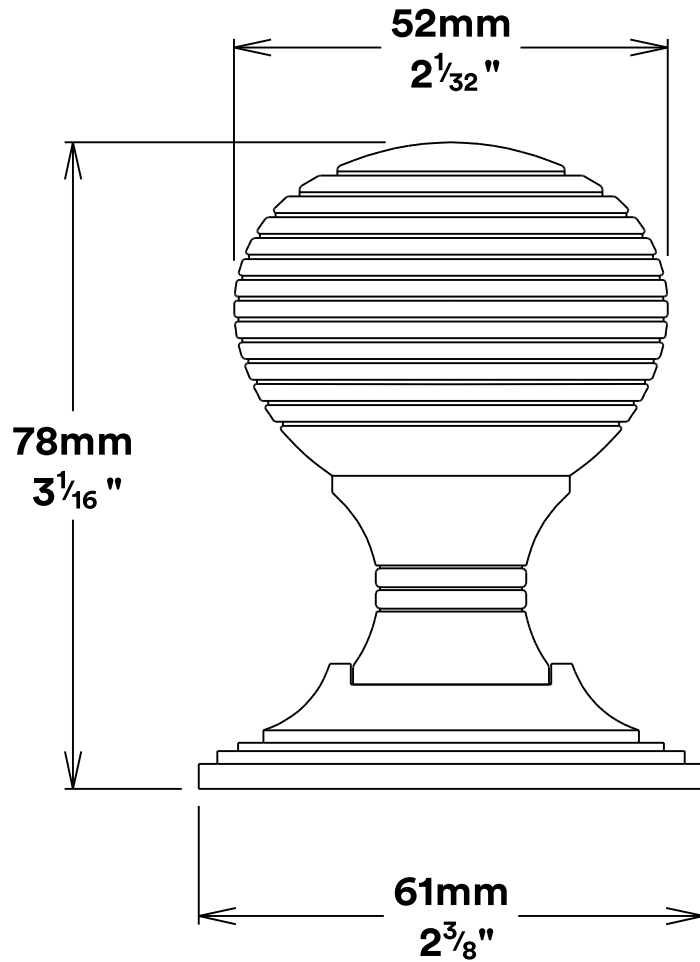

Door Knob Guildford Rose Round

Created for life.

Tube Latch Split Cam & 'T' Striker

Dust Box & Striker

Tube Latch & Faceplate