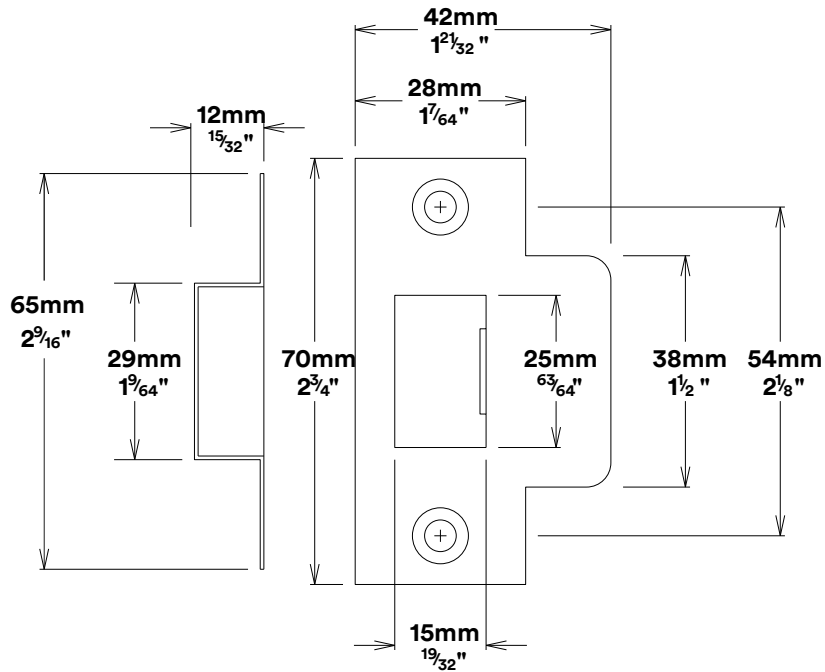

Door Knob Guildford Rose Round

iver

Created for life.

Privacy Turn Oval Rose Round Concealed Fix

iver

Tube Latch Split Cam & 'T' Striker

Dust Box & Striker

Tube Latch & Faceplate