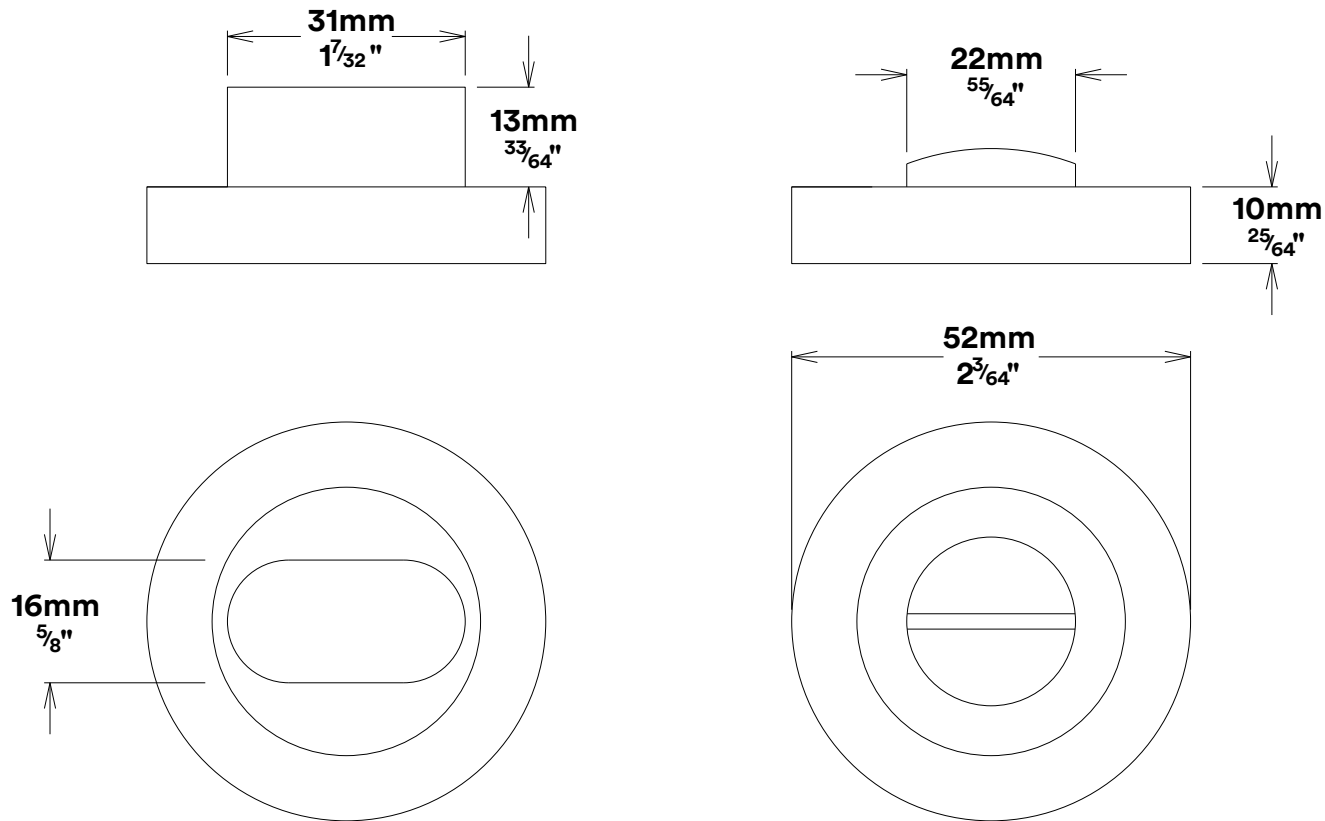

Door Knob Guildford Rose Round

iver

Created for life.

Privacy Turn Oval Rose Round Concealed Fix

iver

Tube Latch Split Cam & 'T' Striker

Dust Box & Striker

Tube Latch & Faceplate