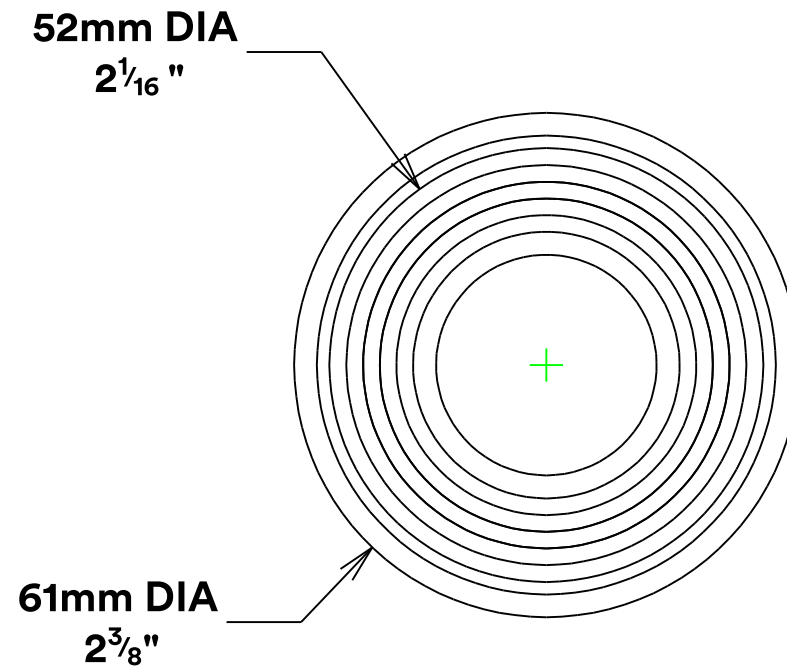

Door Knob Guildford Rose Round

iver

Created for life.

Privacy Turn Oval Rose Round Concealed Fix

iver

Tube Latch Split Cam & 'T' Striker

Dust Box & Striker

Tube Latch & Faceplate