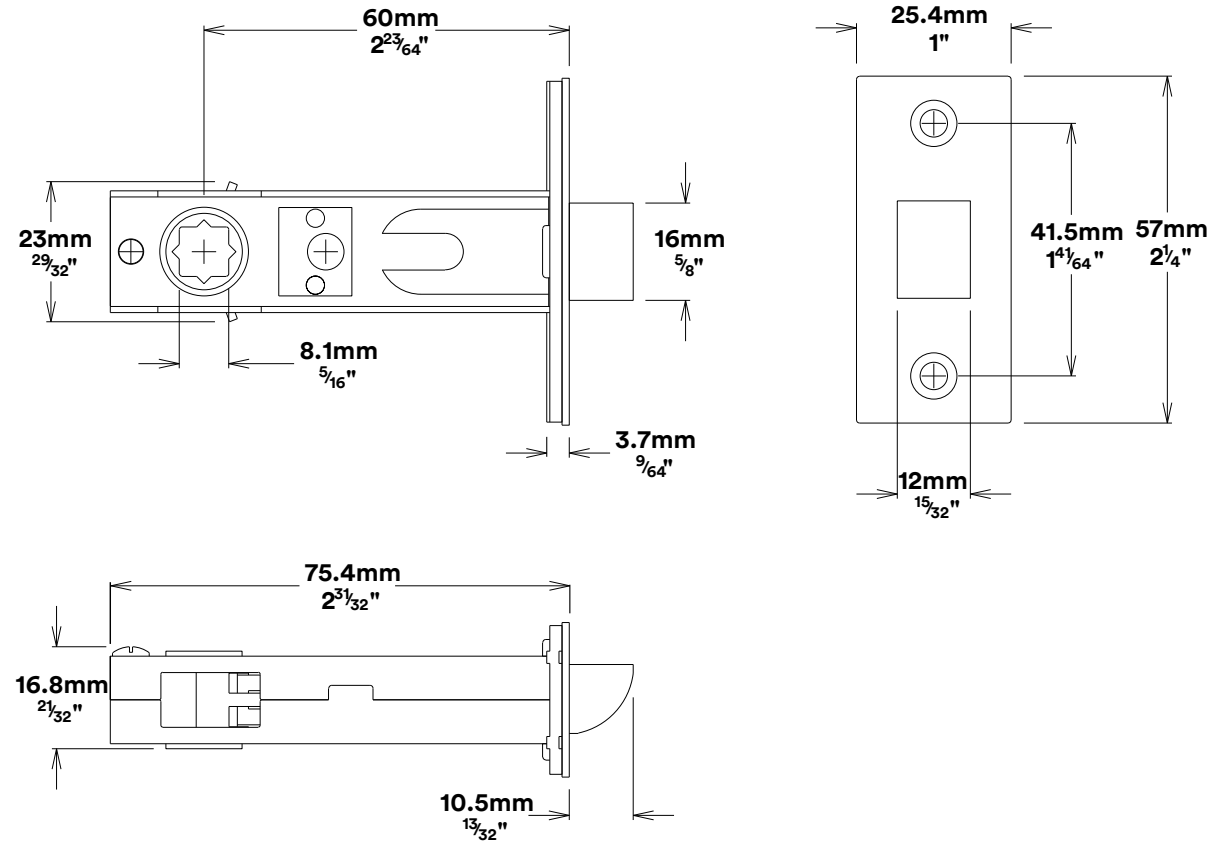

Door Knob Guildford Rose Round

iver

Created for life.

Privacy Turn Oval Rose Round Concealed Fix

iver

Tube Latch Split Cam & 'T' Striker

Dust Box & Striker

Tube Latch & Faceplate