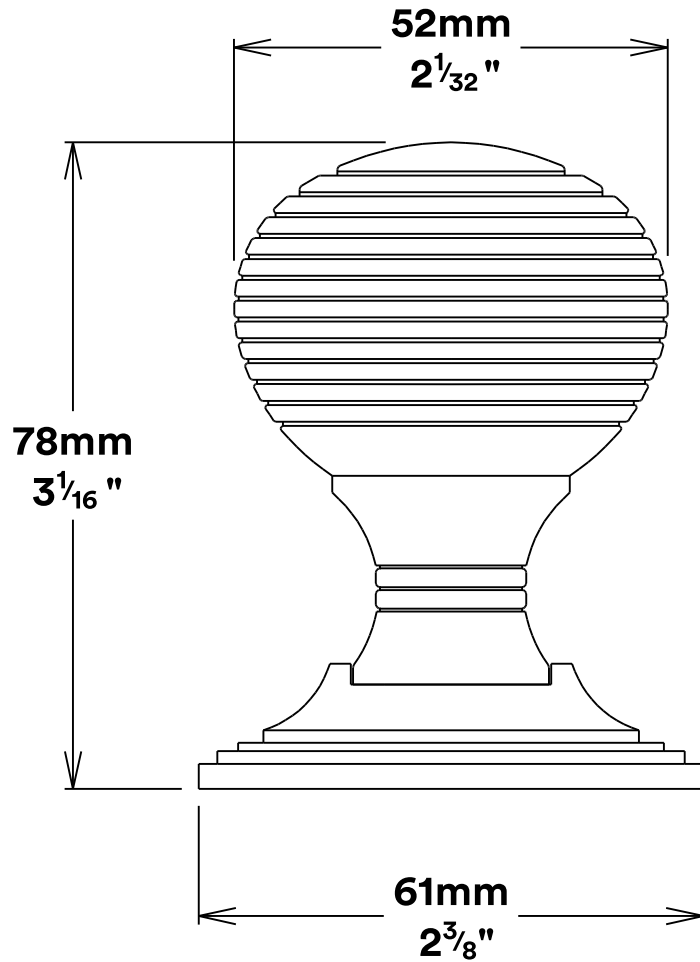

Door Knob Guildford Rose Round

iver

Created for life.

Privacy Turn Oval Rose Round Concealed Fix

iver

Tube Latch Split Cam & 'T' Striker

Dust Box & Striker

Tube Latch & Faceplate