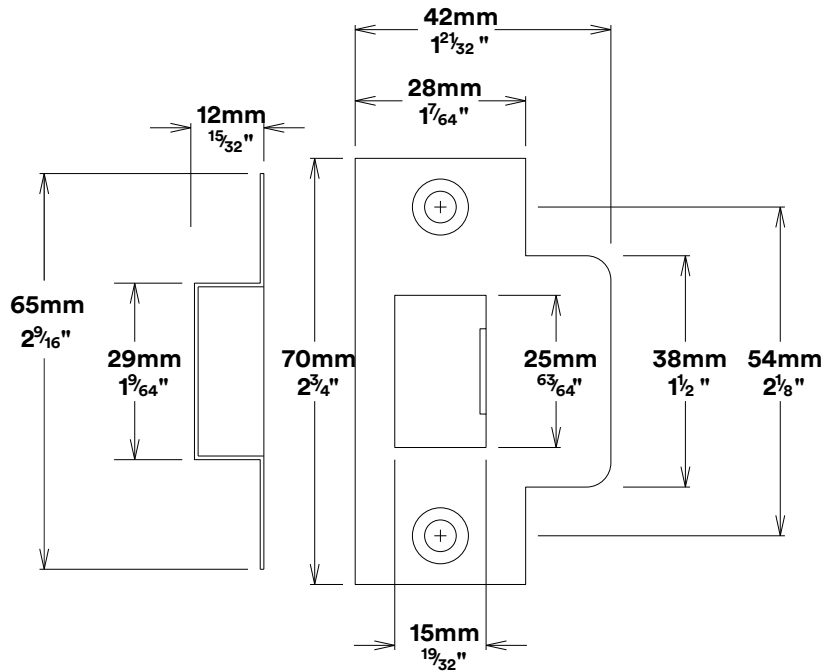

Door Lever Baltimore Rose Square

iver

Privacy Turn Oval Rose Square Concealed Fix

iver

Tube Latch Split Cam & 'T' Striker

Dust Box & Striker

Tube Latch & Faceplate

Privacy Bolt & Striker