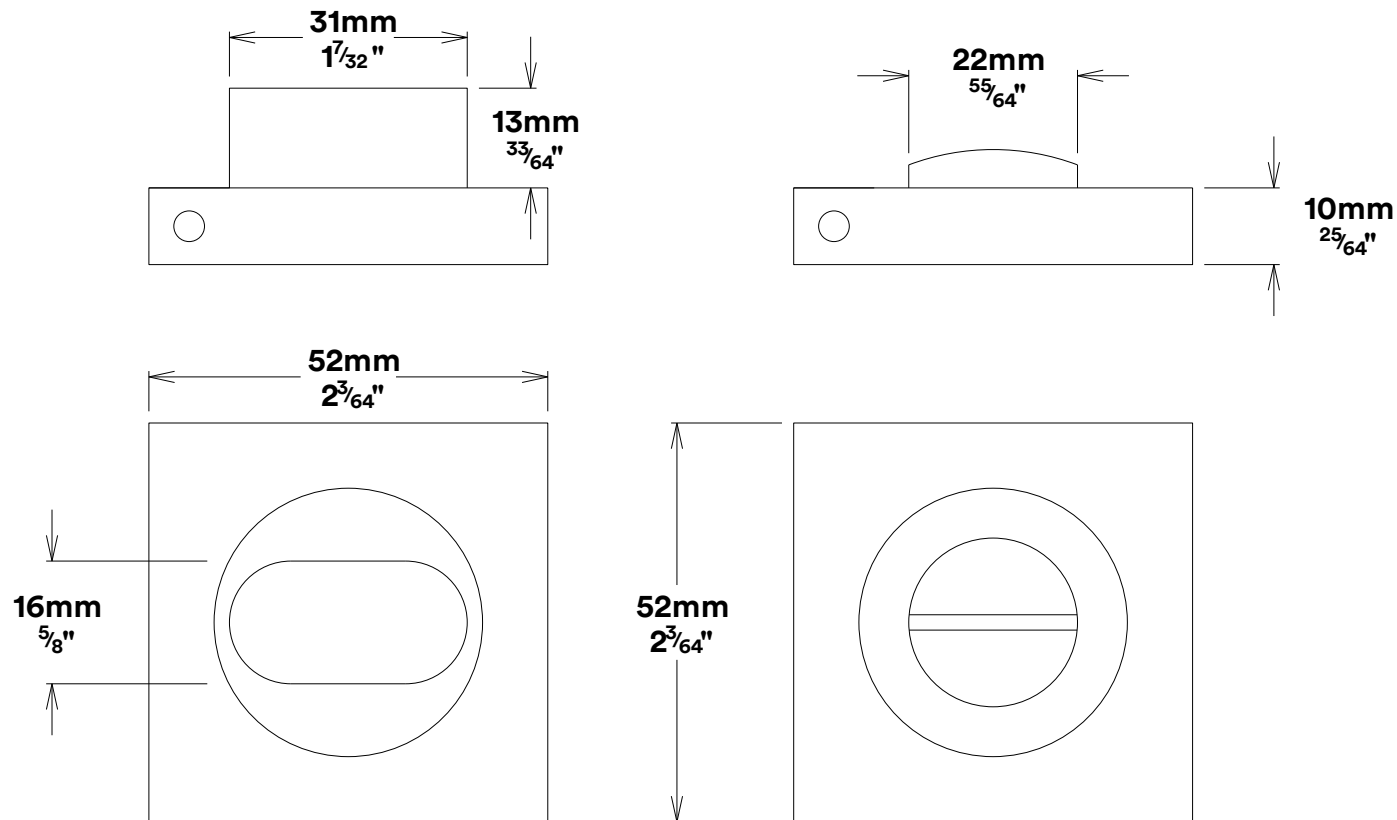

Door Lever Baltimore Rose Square

iver

Privacy Turn Oval Rose Square Concealed Fix

iver

Tube Latch Split Cam & 'T' Striker

Dust Box & Striker

Tube Latch & Faceplate

Privacy Bolt & Striker