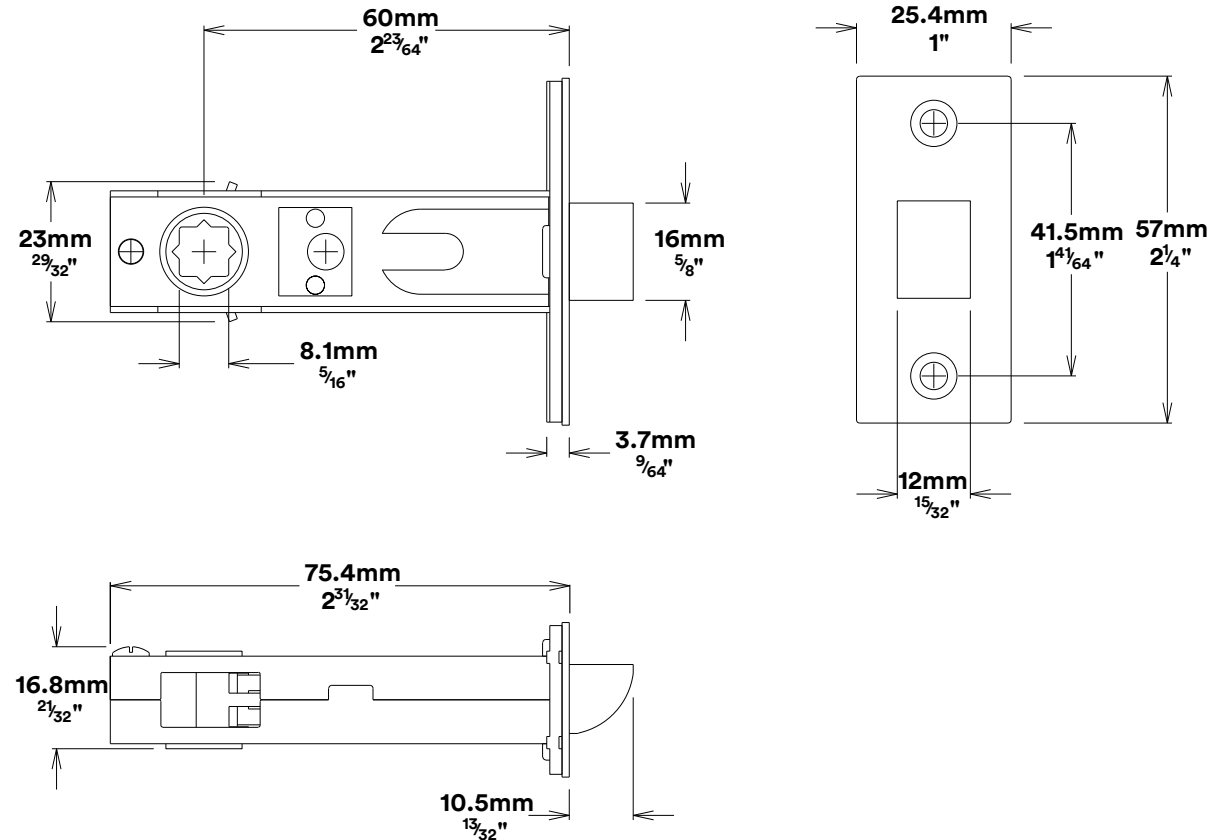

Door Lever Baltimore Rose Square

iver

Privacy Turn Oval Rose Square Concealed Fix

iver

Tube Latch Split Cam & 'T' Striker

Dust Box & Striker

Tube Latch & Faceplate

Privacy Bolt & Striker