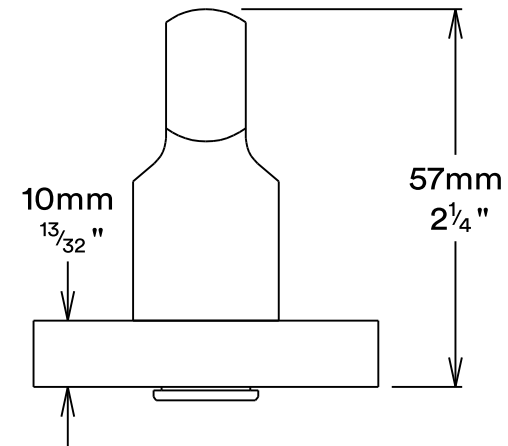

Door Lever Baltimore Rose Square

iver

Privacy Turn Oval Rose Square Concealed Fix

iver

Tube Latch Split Cam & 'T' Striker

Dust Box & Striker

Tube Latch & Faceplate

Privacy Bolt & Striker