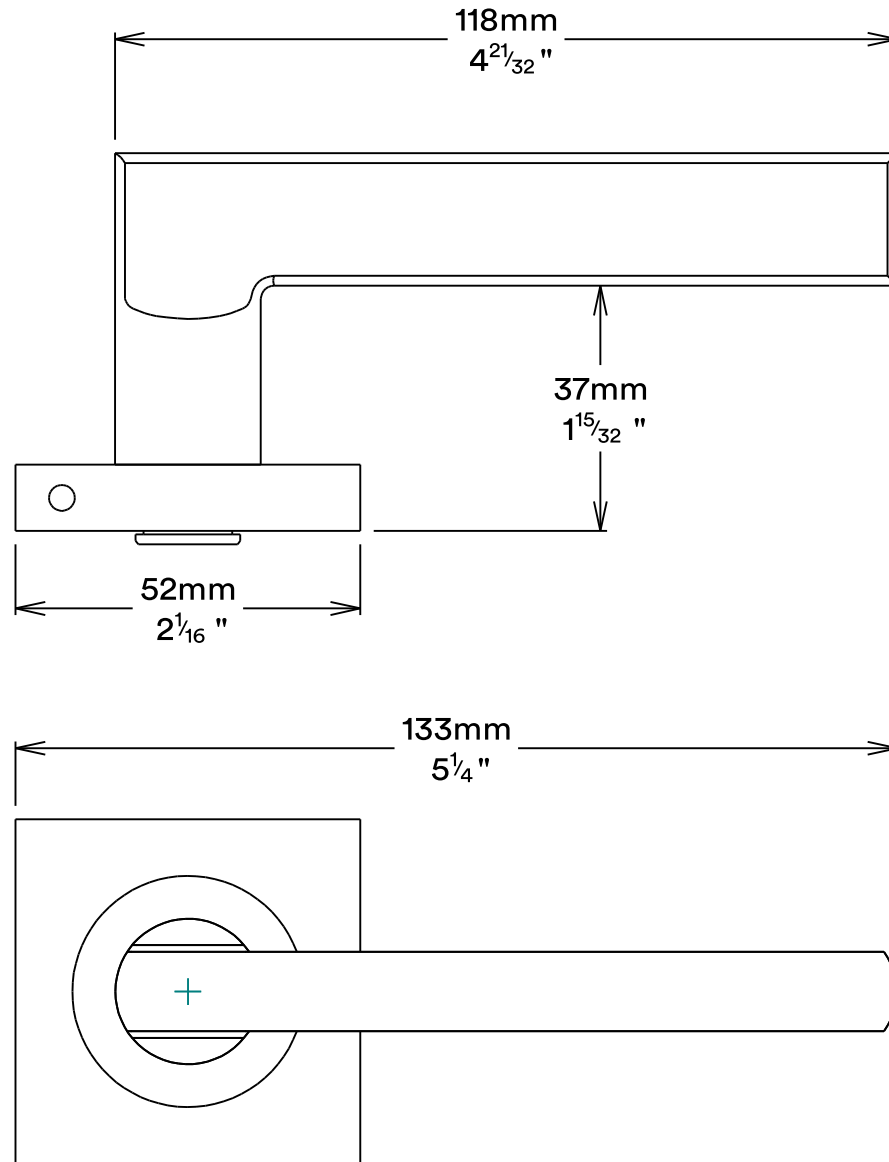

Door Lever Baltimore Rose Square

iver

Privacy Turn Oval Rose Square Concealed Fix

iver

Tube Latch Split Cam & 'T' Striker

Dust Box & Striker

Tube Latch & Faceplate

Privacy Bolt & Striker