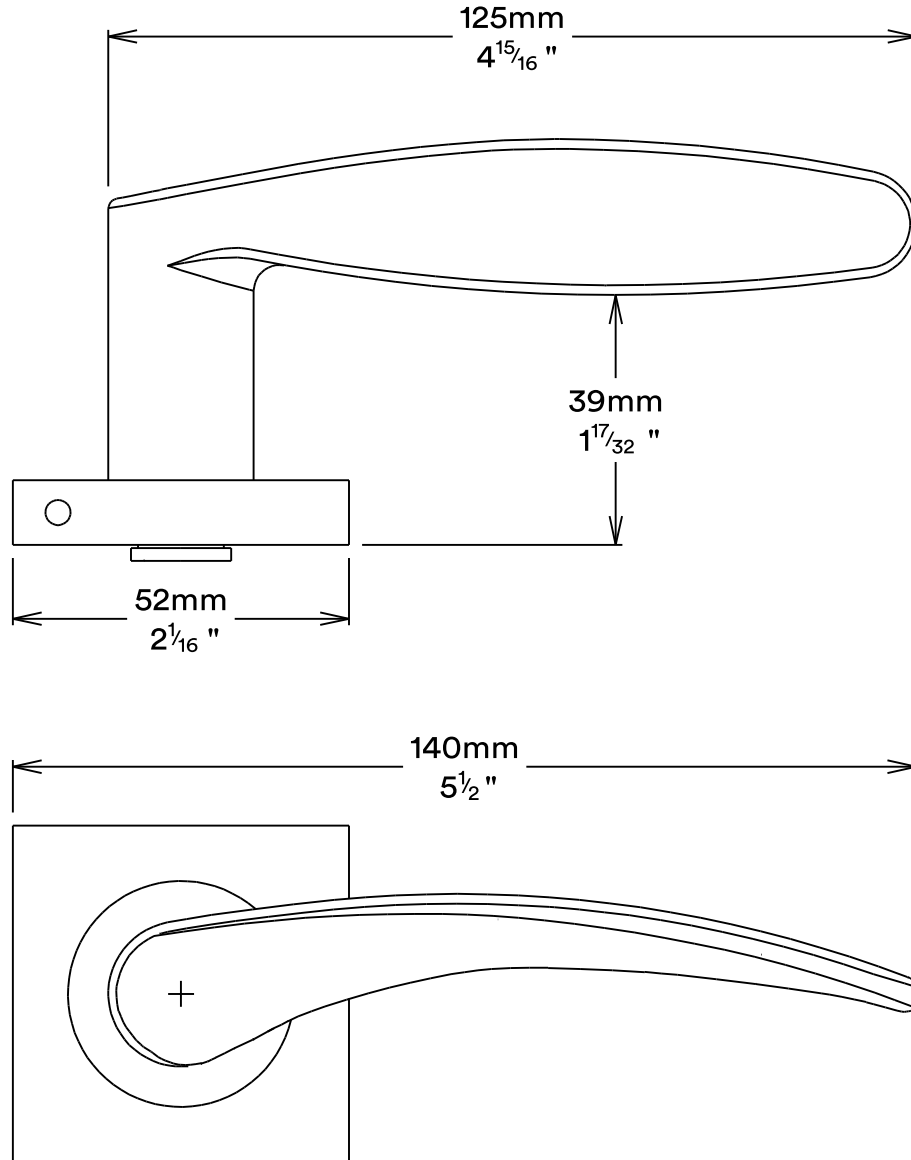

# Door Lever Oxford Rose Square

# Tube Latch Split Cam & 'T' Striker

Dust Box & Striker

Tube Latch & Faceplate