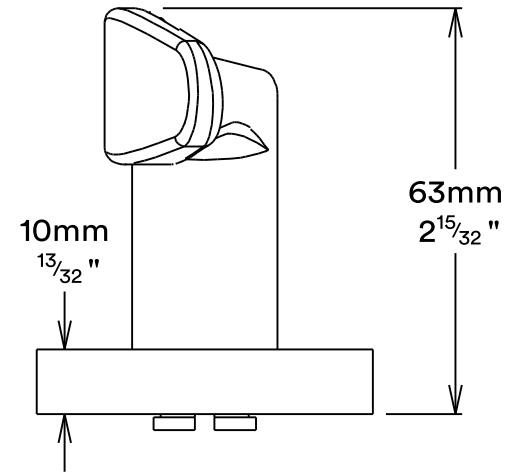

# Tube Latch Split Cam & 'T' Striker

Dust Box & Striker

Tube Latch & Faceplate