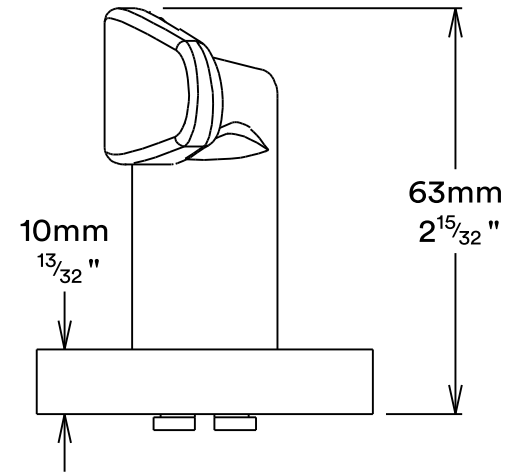

Door Lever Oxford Rose Square

iver

Privacy Turn Oval Rose Square Concealed Fix

iver

Tube Latch Split Cam & 'T' Striker

Dust Box & Striker

Tube Latch & Faceplate

Privacy Bolt & Striker