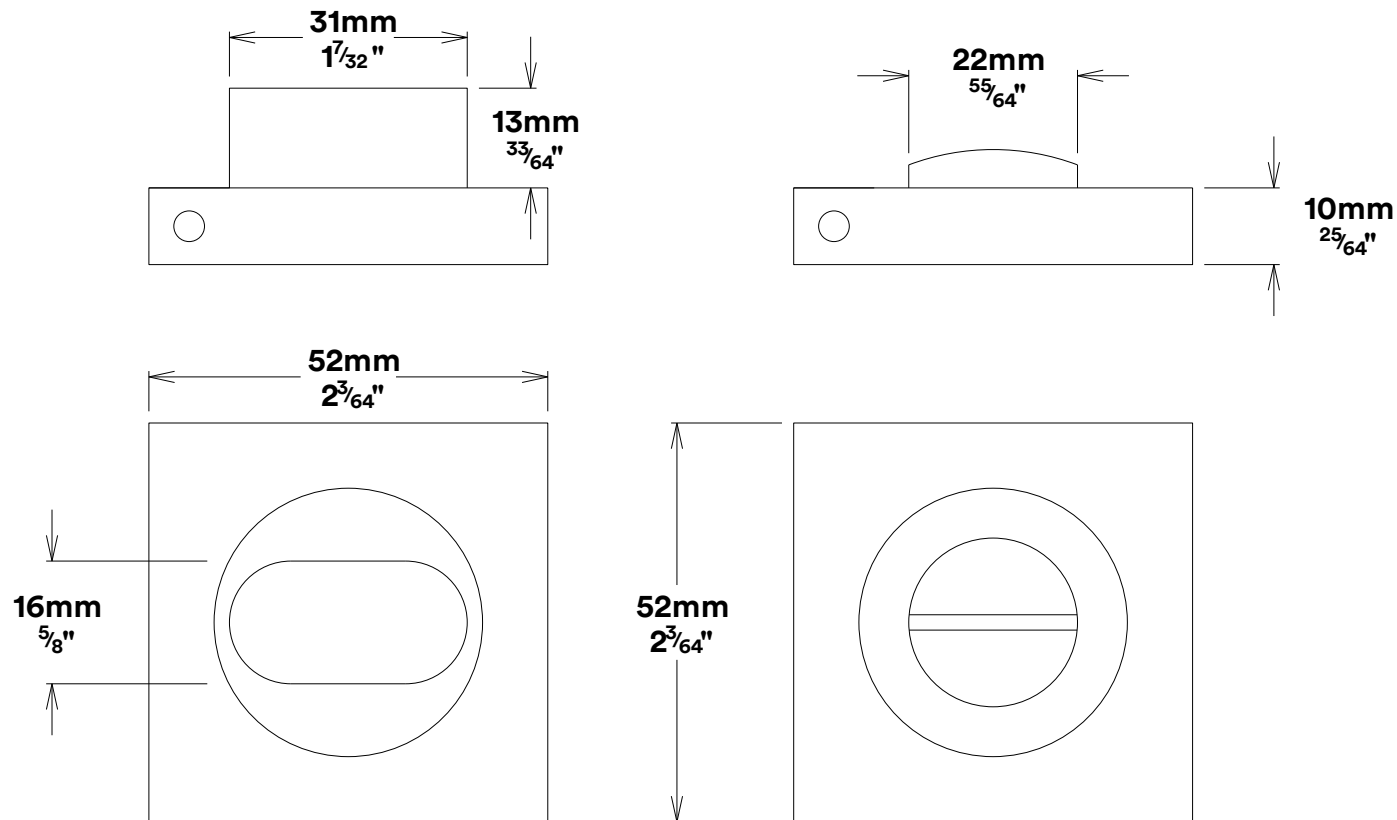

Door Lever Oxford Rose Square

iver

Privacy Turn Oval Rose Square Concealed Fix

iver

Tube Latch Split Cam & 'T' Striker

Dust Box & Striker

Tube Latch & Faceplate

Privacy Bolt & Striker