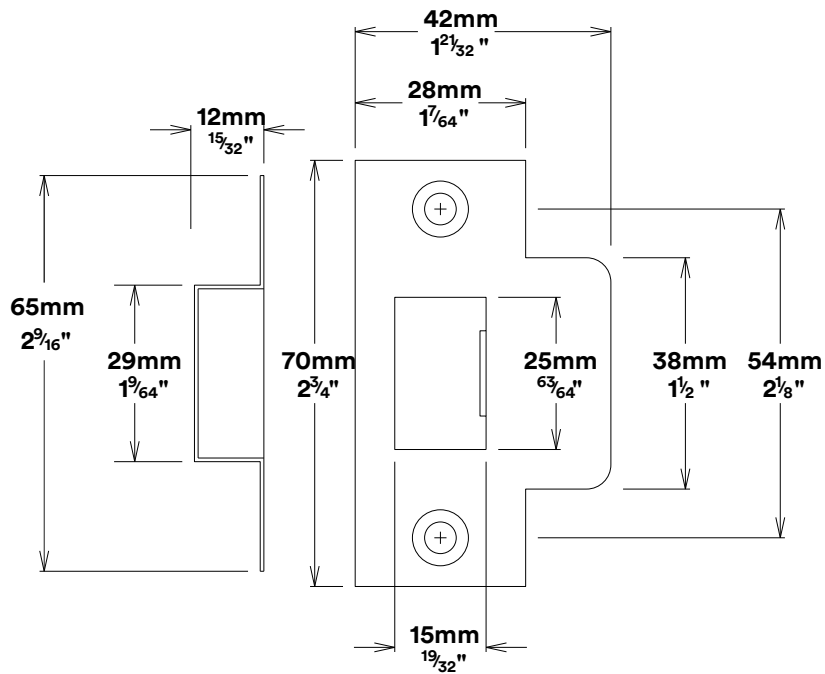

Door Lever Oxford Rose Square

iver

Privacy Turn Oval Rose Square Concealed Fix

iver

Tube Latch Split Cam & 'T' Striker

Dust Box & Striker

Tube Latch & Faceplate

Privacy Bolt & Striker