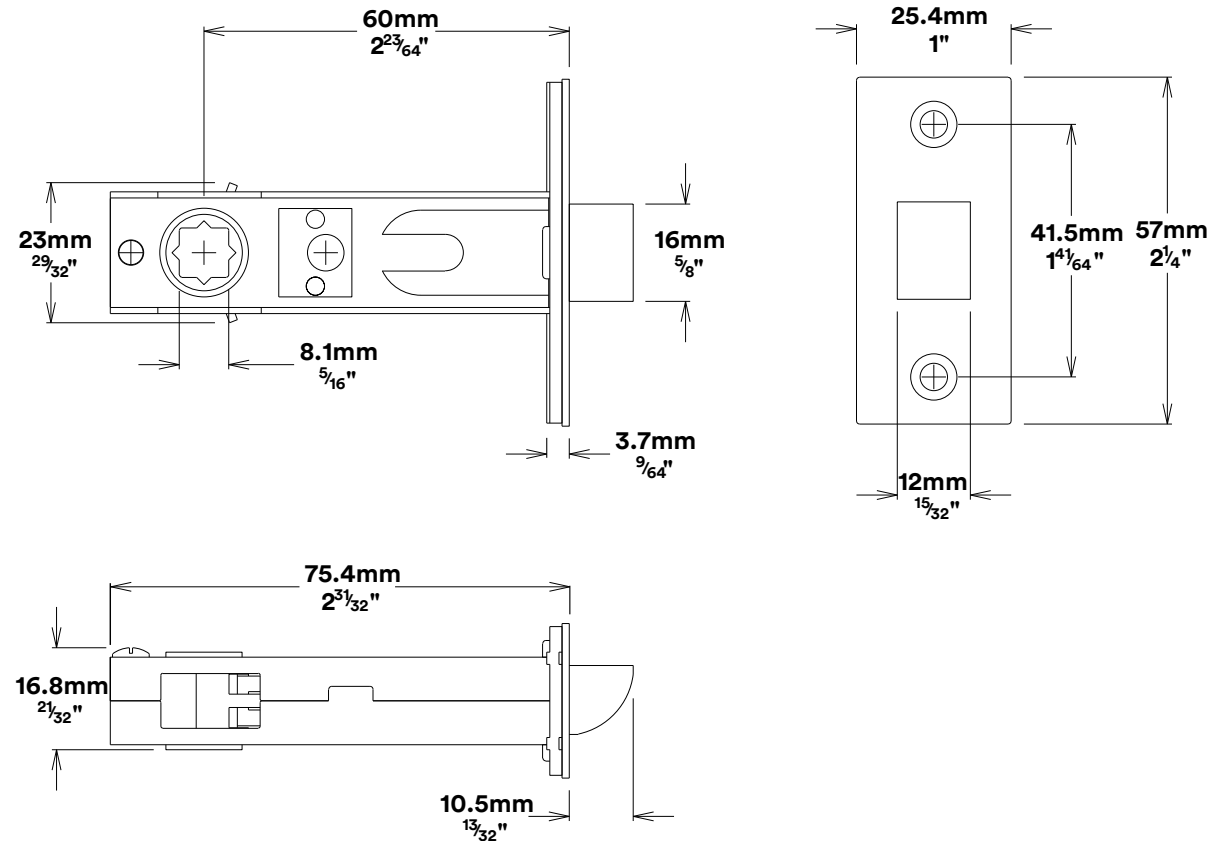

Door Lever Oxford Rose Square

iver

Privacy Turn Oval Rose Square Concealed Fix

iver

Tube Latch Split Cam & 'T' Striker

Dust Box & Striker

Tube Latch & Faceplate

Privacy Bolt & Striker