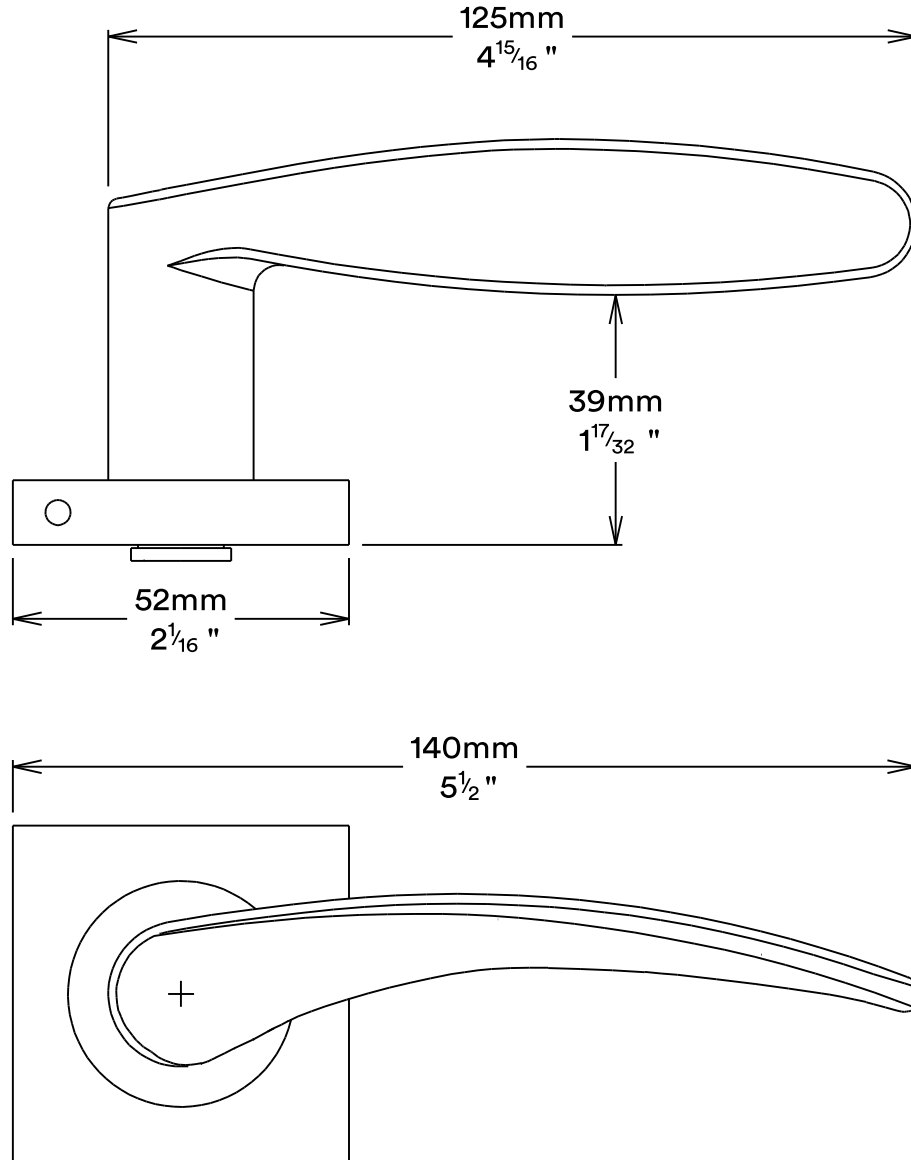

Door Lever Oxford Rose Square

iver

Privacy Turn Oval Rose Square Concealed Fix

iver

Tube Latch Split Cam & 'T' Striker

Dust Box & Striker

Tube Latch & Faceplate

Privacy Bolt & Striker