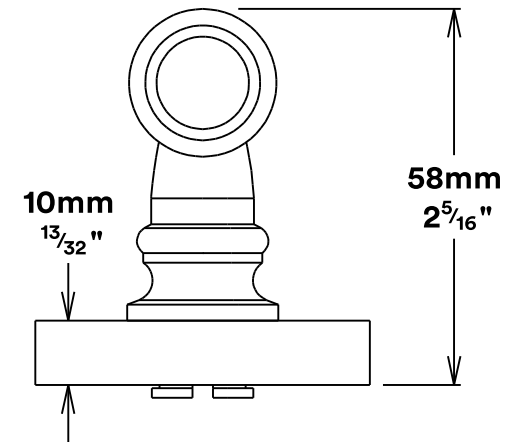

# Door Lever Verona Rose Round

# Tube Latch Split Cam & 'T' Striker