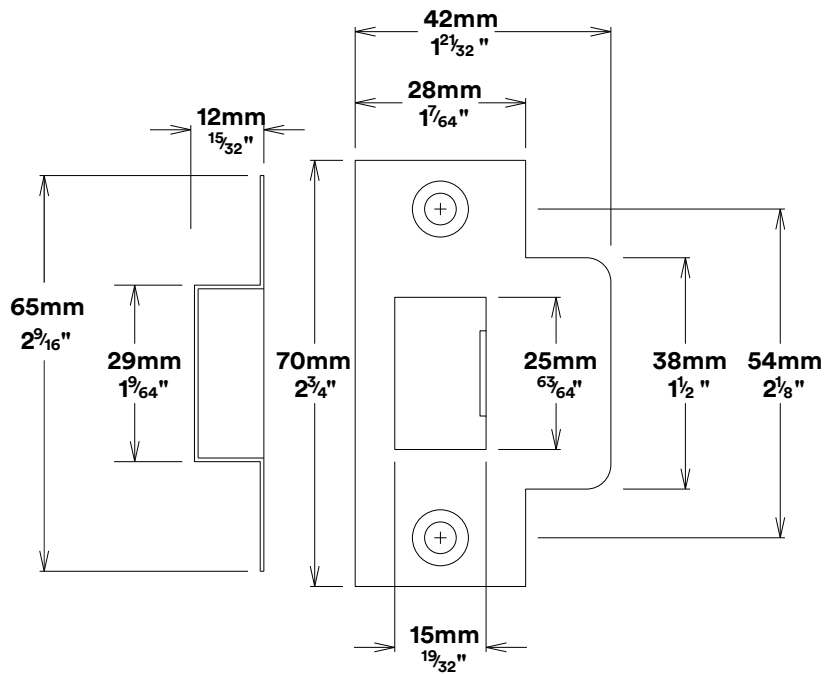

# Door Lever Verona Rose Round

# Tube Latch Split Cam & 'T' Striker

### Tube Latch & Faceplate