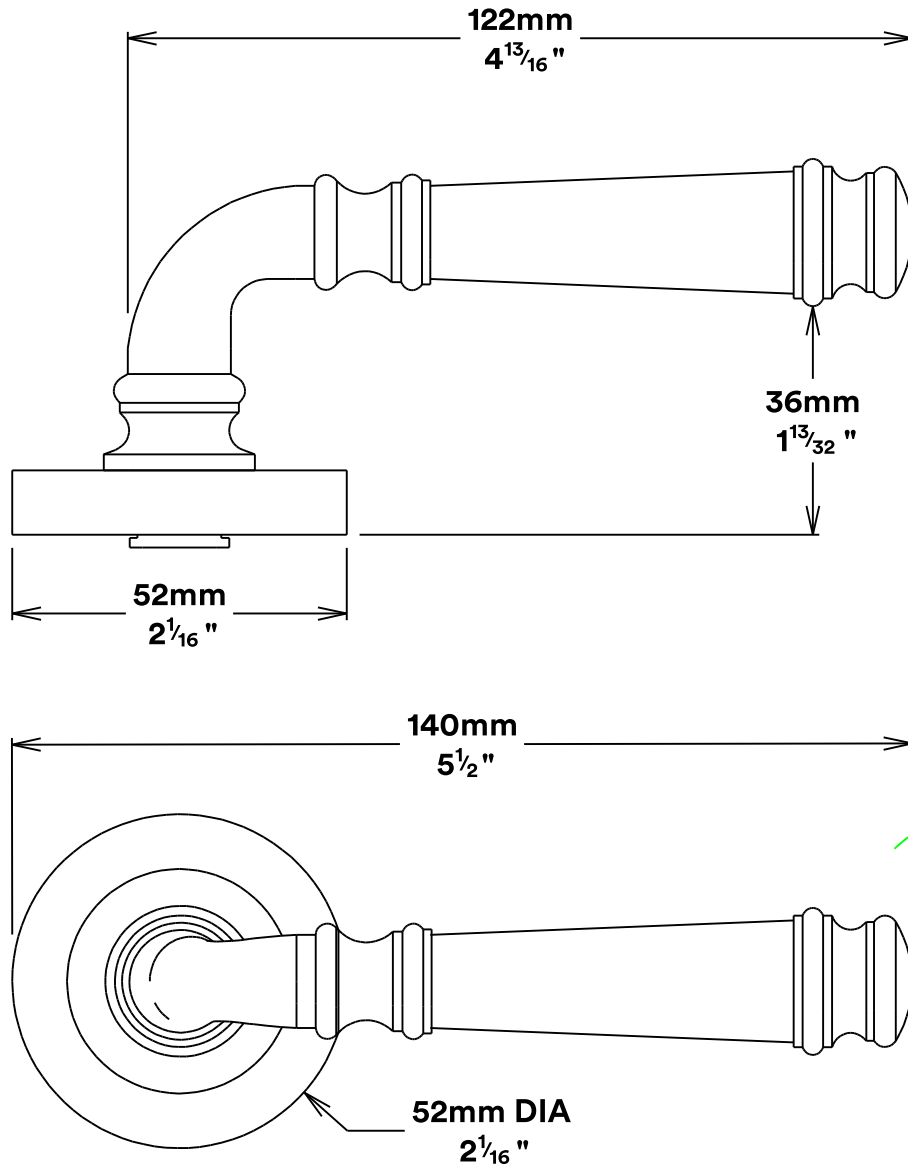

# Door Lever Verona Rose Round

# Tube Latch Split Cam & 'T' Striker

### Tube Latch & Faceplate