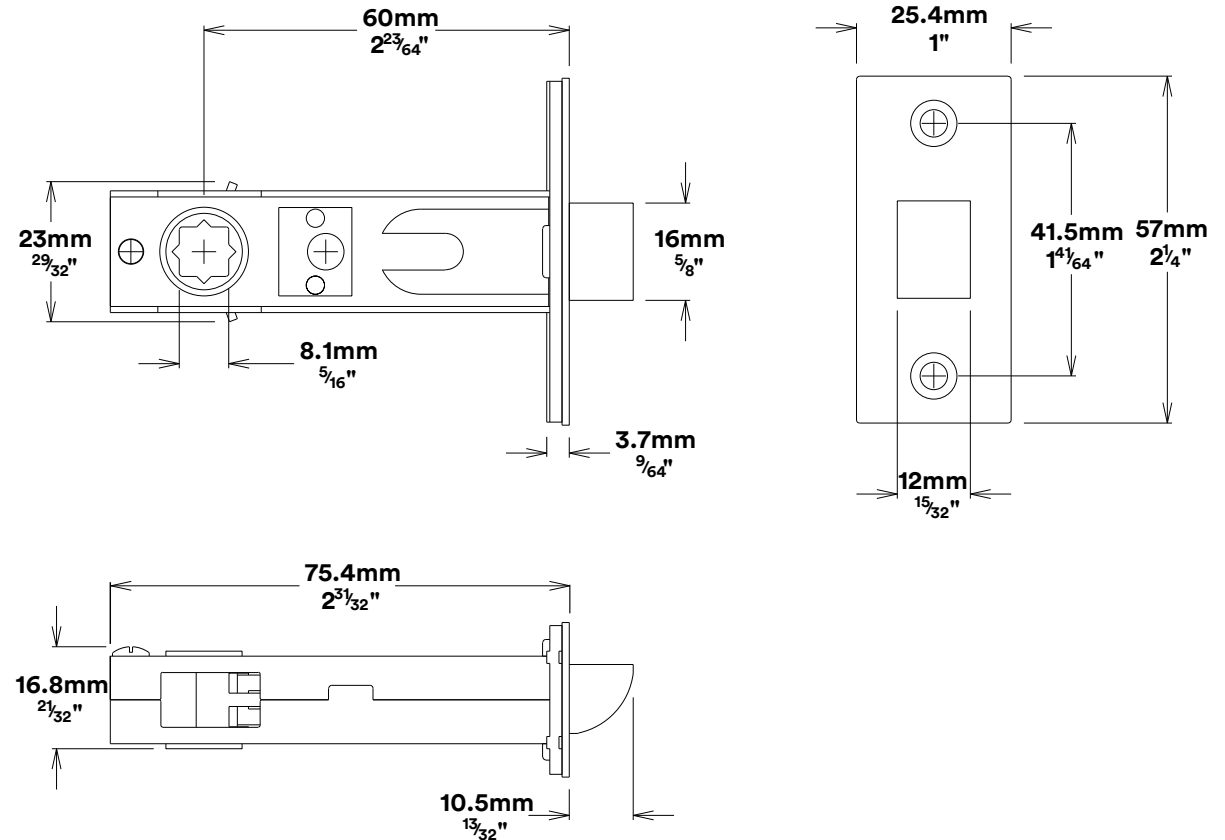

Door Lever Verona Rose Round

Privacy Turn Oval Rose Round Concealed Fix

iver

Tube Latch Split Cam & 'T' Striker

Dust Box & Striker

Tube Latch & Faceplate

Privacy Bolt & Striker

Dust Box & Striker