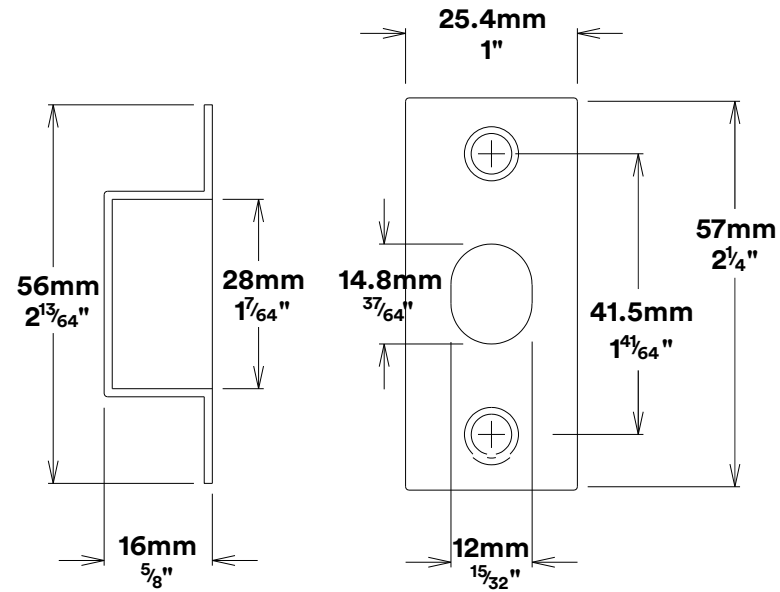

Door Lever Verona Rose Round

Privacy Turn Oval Rose Round Concealed Fix

iver

Tube Latch Split Cam & 'T' Striker

Dust Box & Striker

Tube Latch & Faceplate

Privacy Bolt & Striker

Dust Box & Striker