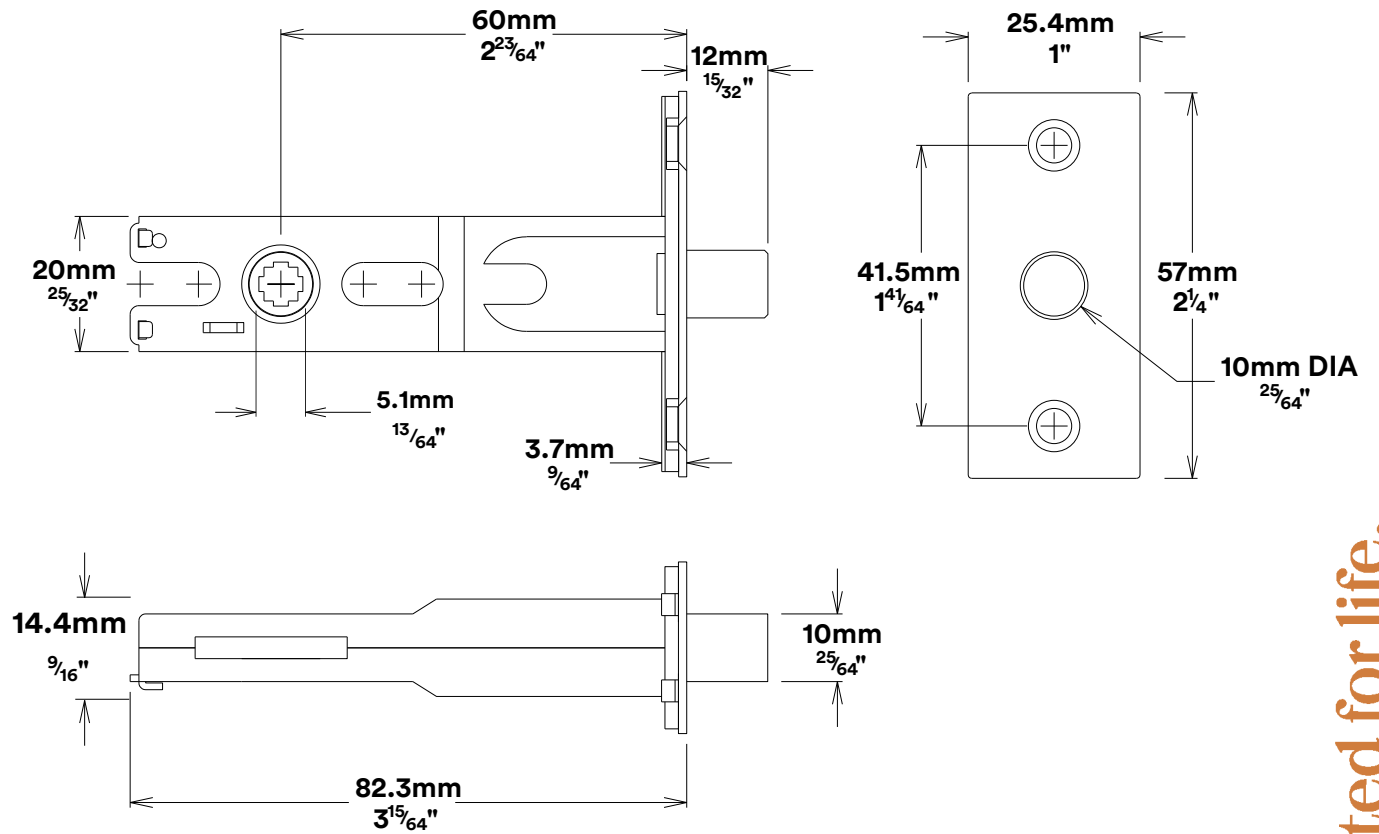

Door Lever Verona Rose Round

Privacy Turn Oval Rose Round Concealed Fix

iver

Tube Latch Split Cam & 'T' Striker

Dust Box & Striker

Tube Latch & Faceplate

Privacy Bolt & Striker

Dust Box & Striker

Privacy Bolt & Faceplate

Created for life.