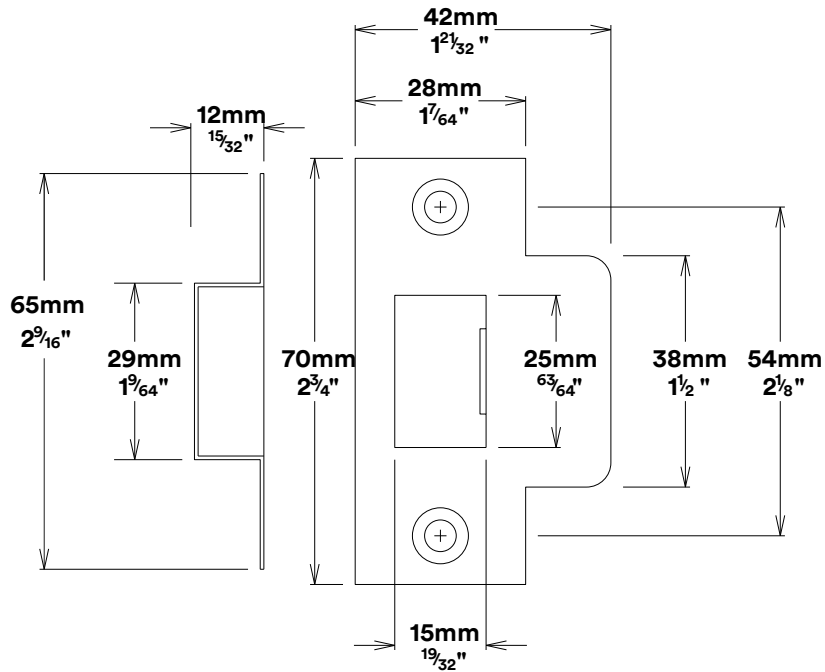

Door Lever Verona Rose Round

Privacy Turn Oval Rose Round Concealed Fix

iver

Tube Latch Split Cam & 'T' Striker

Dust Box & Striker

Tube Latch & Faceplate

Privacy Bolt & Striker

Dust Box & Striker