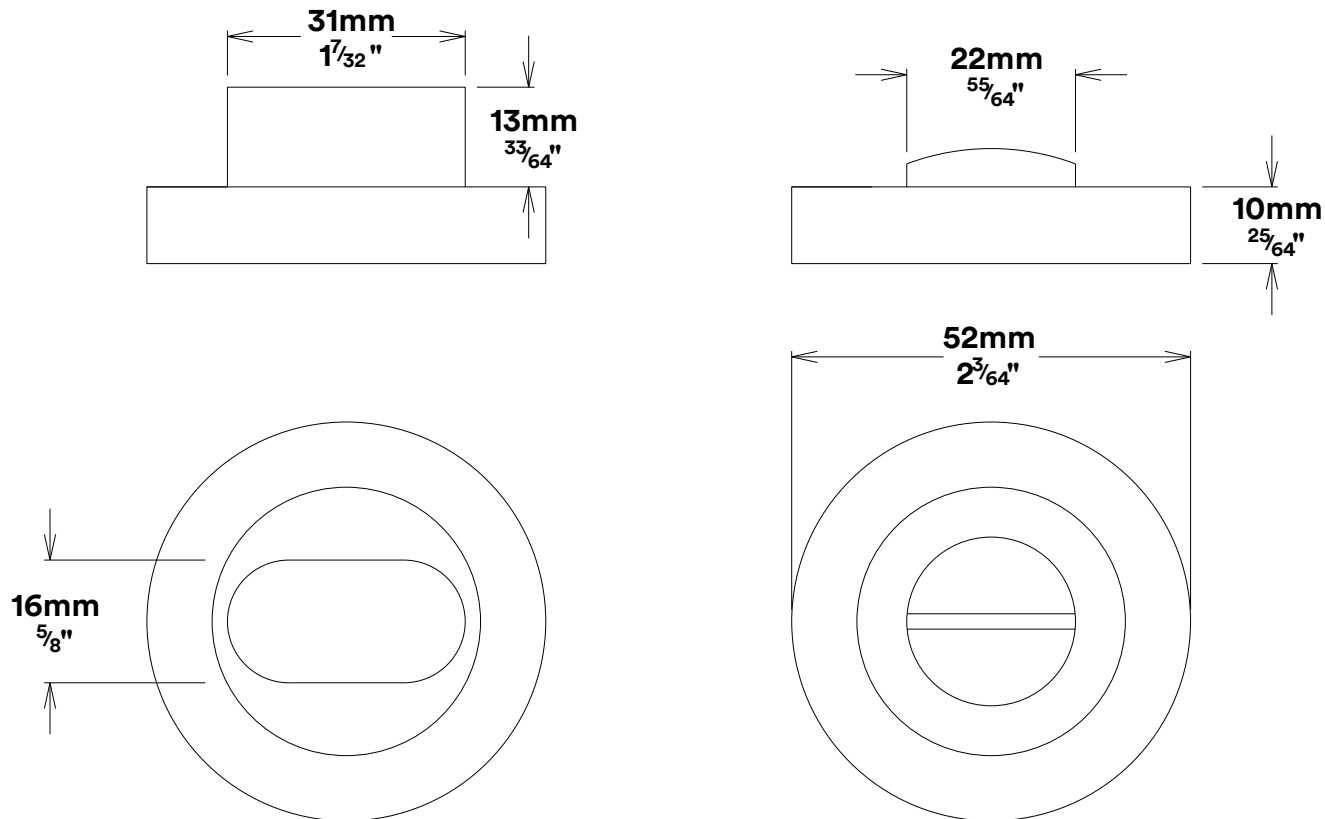

Door Lever Verona Rose Round

Privacy Turn Oval Rose Round Concealed Fix

iver

Tube Latch Split Cam & 'T' Striker

Dust Box & Striker

Tube Latch & Faceplate

Privacy Bolt & Striker

Dust Box & Striker