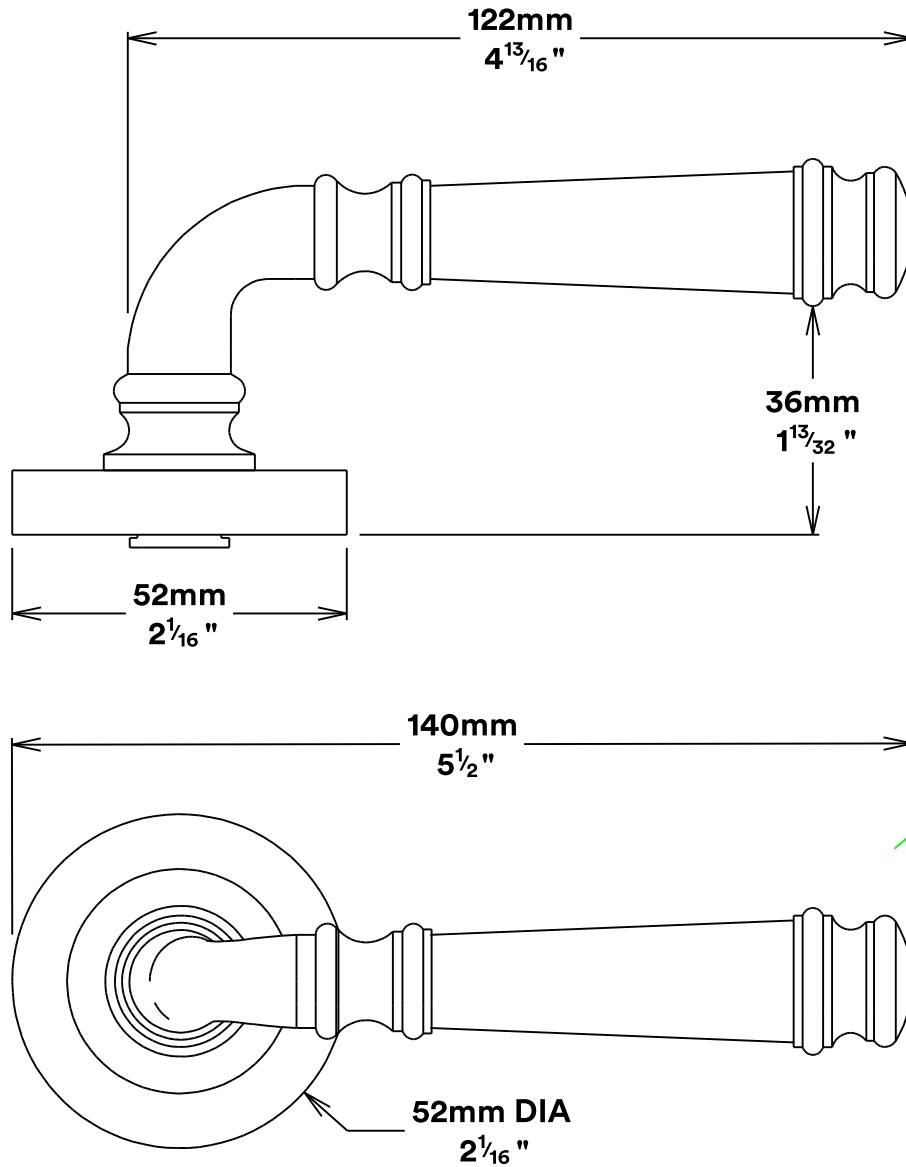

Door Lever Verona Rose Round

Privacy Turn Oval Rose Round Concealed Fix

iver

Tube Latch Split Cam & 'T' Striker

Dust Box & Striker

Tube Latch & Faceplate

Privacy Bolt & Striker

Dust Box & Striker

Privacy Bolt & Faceplate

Created for life.