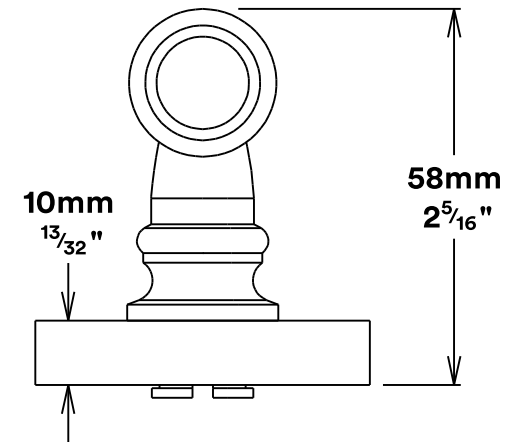

Door Lever Verona Rose Round

Privacy Turn Oval Rose Round Concealed Fix

iver

Tube Latch Split Cam & 'T' Striker

Dust Box & Striker

Tube Latch & Faceplate

Privacy Bolt & Striker

Dust Box & Striker