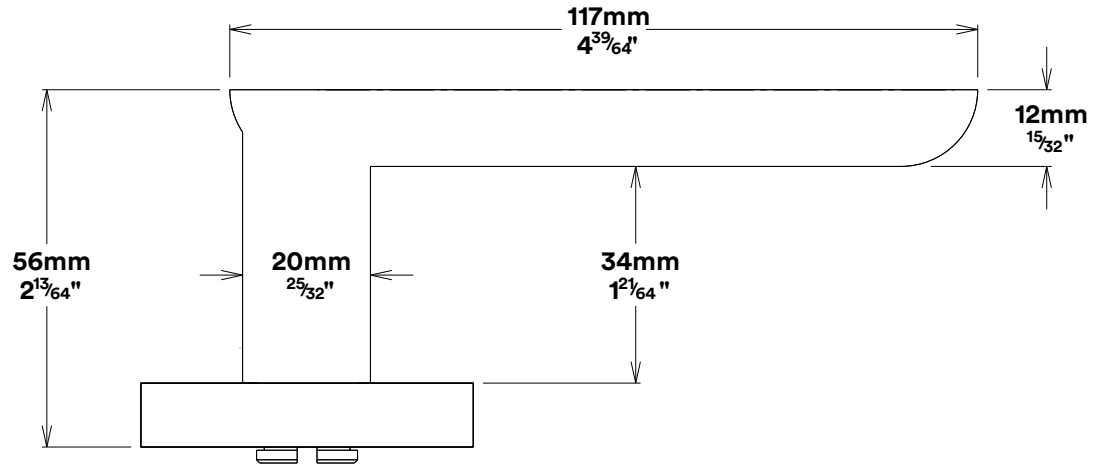

# Tube Latch Split Cam & 'T' Striker