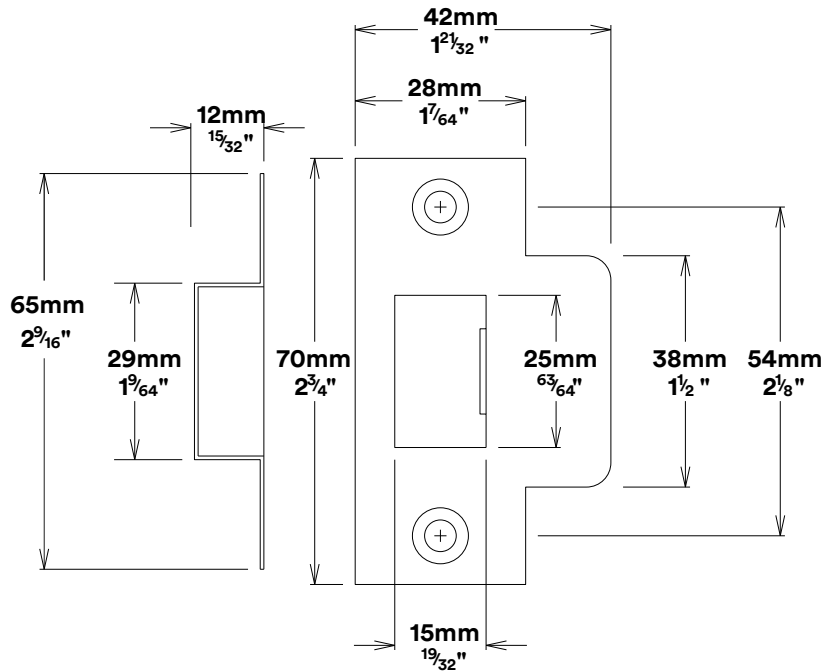

# Door Lever Bronte Rose Round

# Tube Latch Split Cam & 'T' Striker

### Tube Latch & Faceplate