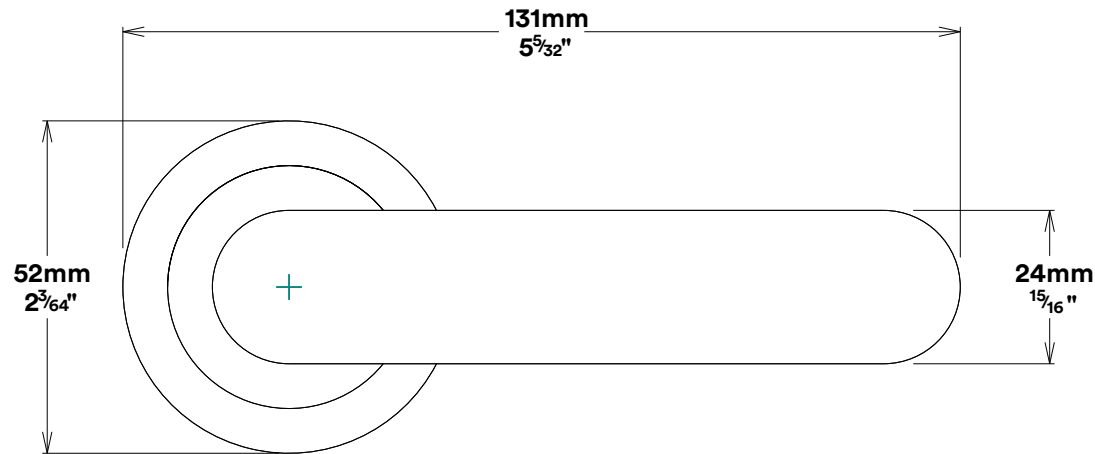

# Tube Latch Split Cam & 'T' Striker