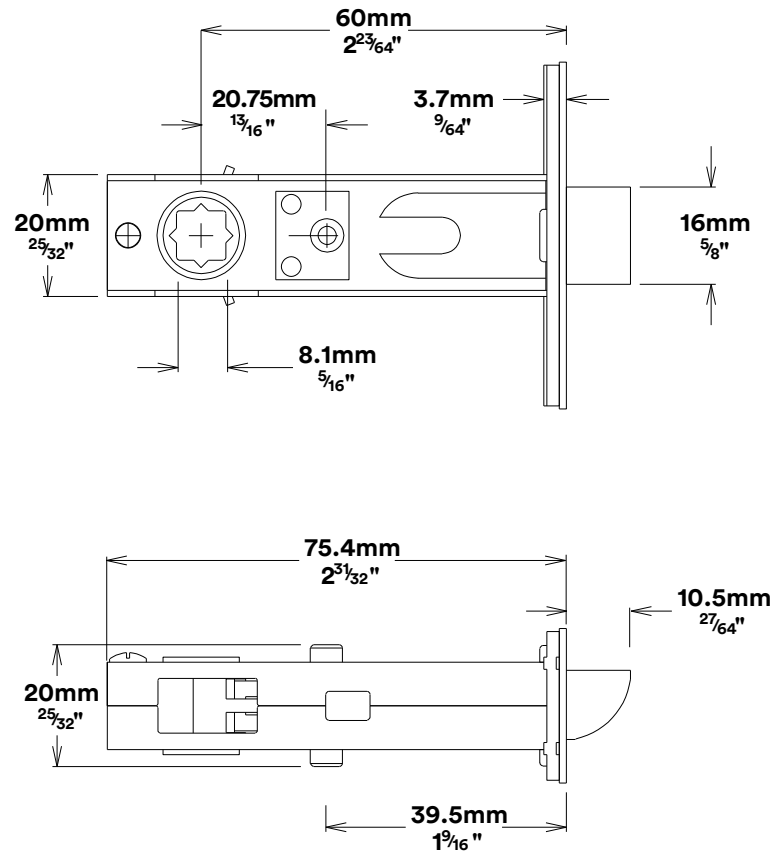

Door Lever Bronte Rose Round Inbuilt Privacy

Tube Latch Privacy & Striker

Dust Box & Striker

Tube Latch

Faceplate