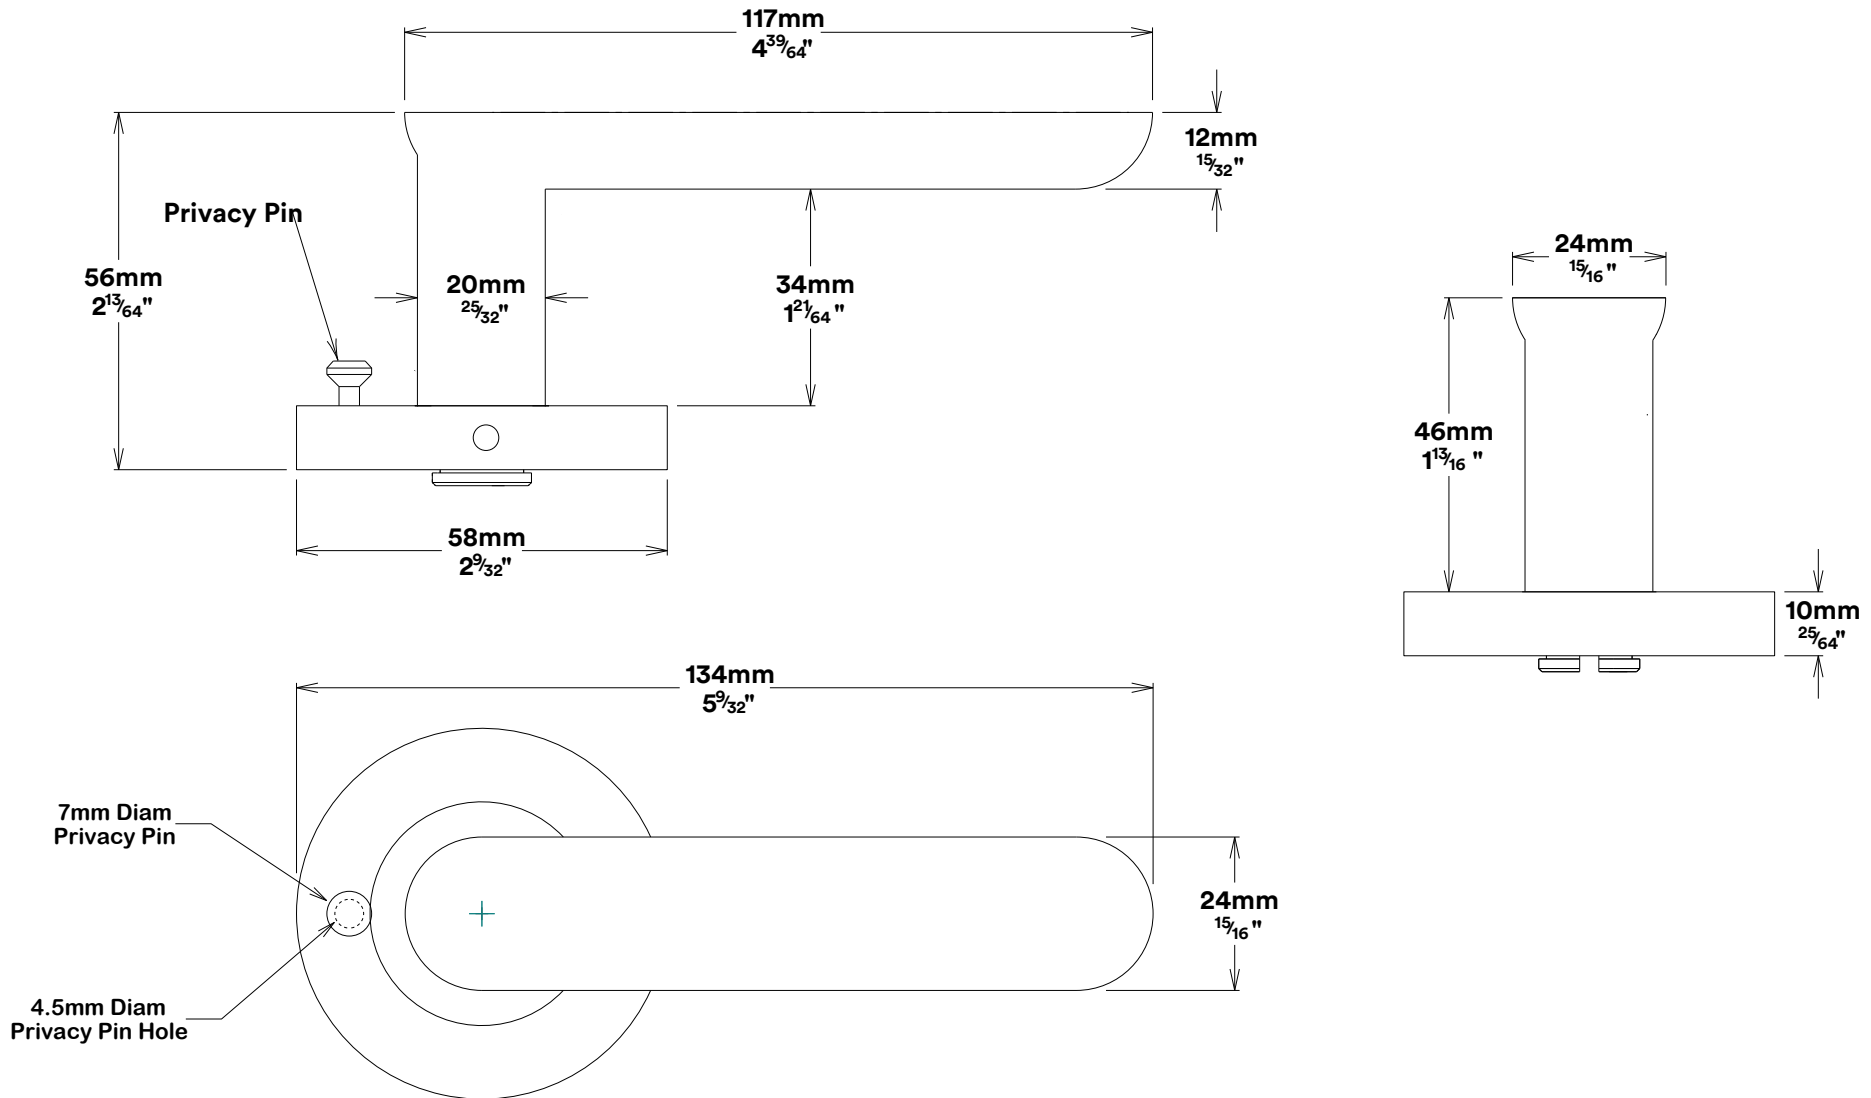

Door Lever Bronte Rose Round Inbuilt Privacy

Tube Latch Privacy & Striker

Dust Box & Striker

Tube Latch

Faceplate