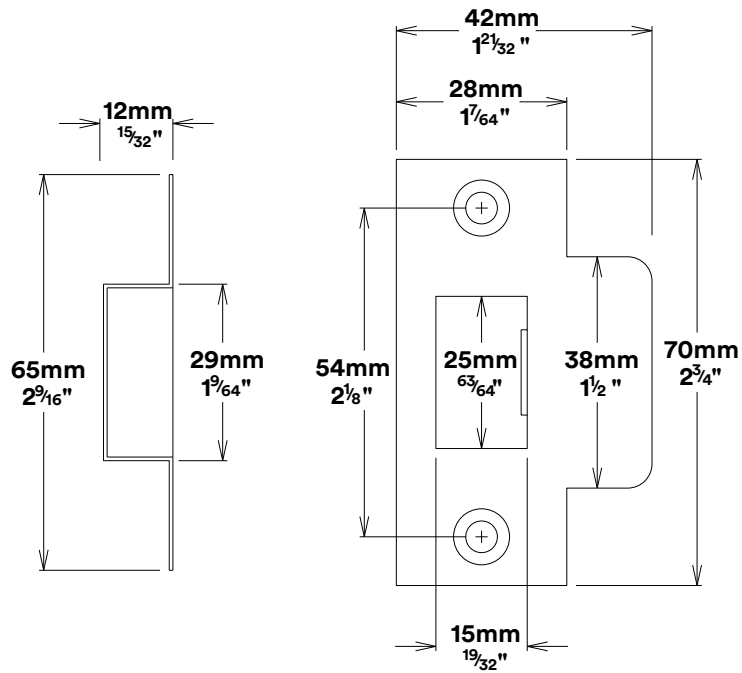

Door Lever Bronte Rose Round Inbuilt Privacy

Tube Latch Privacy & Striker

Dust Box & Striker

Tube Latch

Faceplate