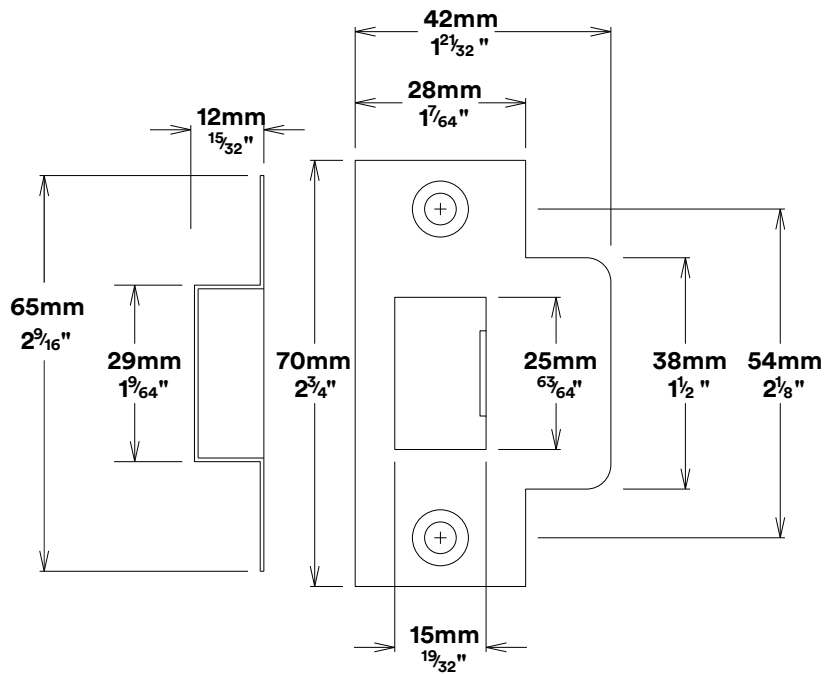

Door Lever Berlin Rose Round

iver

Created for life.

Tube Latch Split Cam & 'T' Striker

Dust Box & Striker

Tube Latch & Faceplate