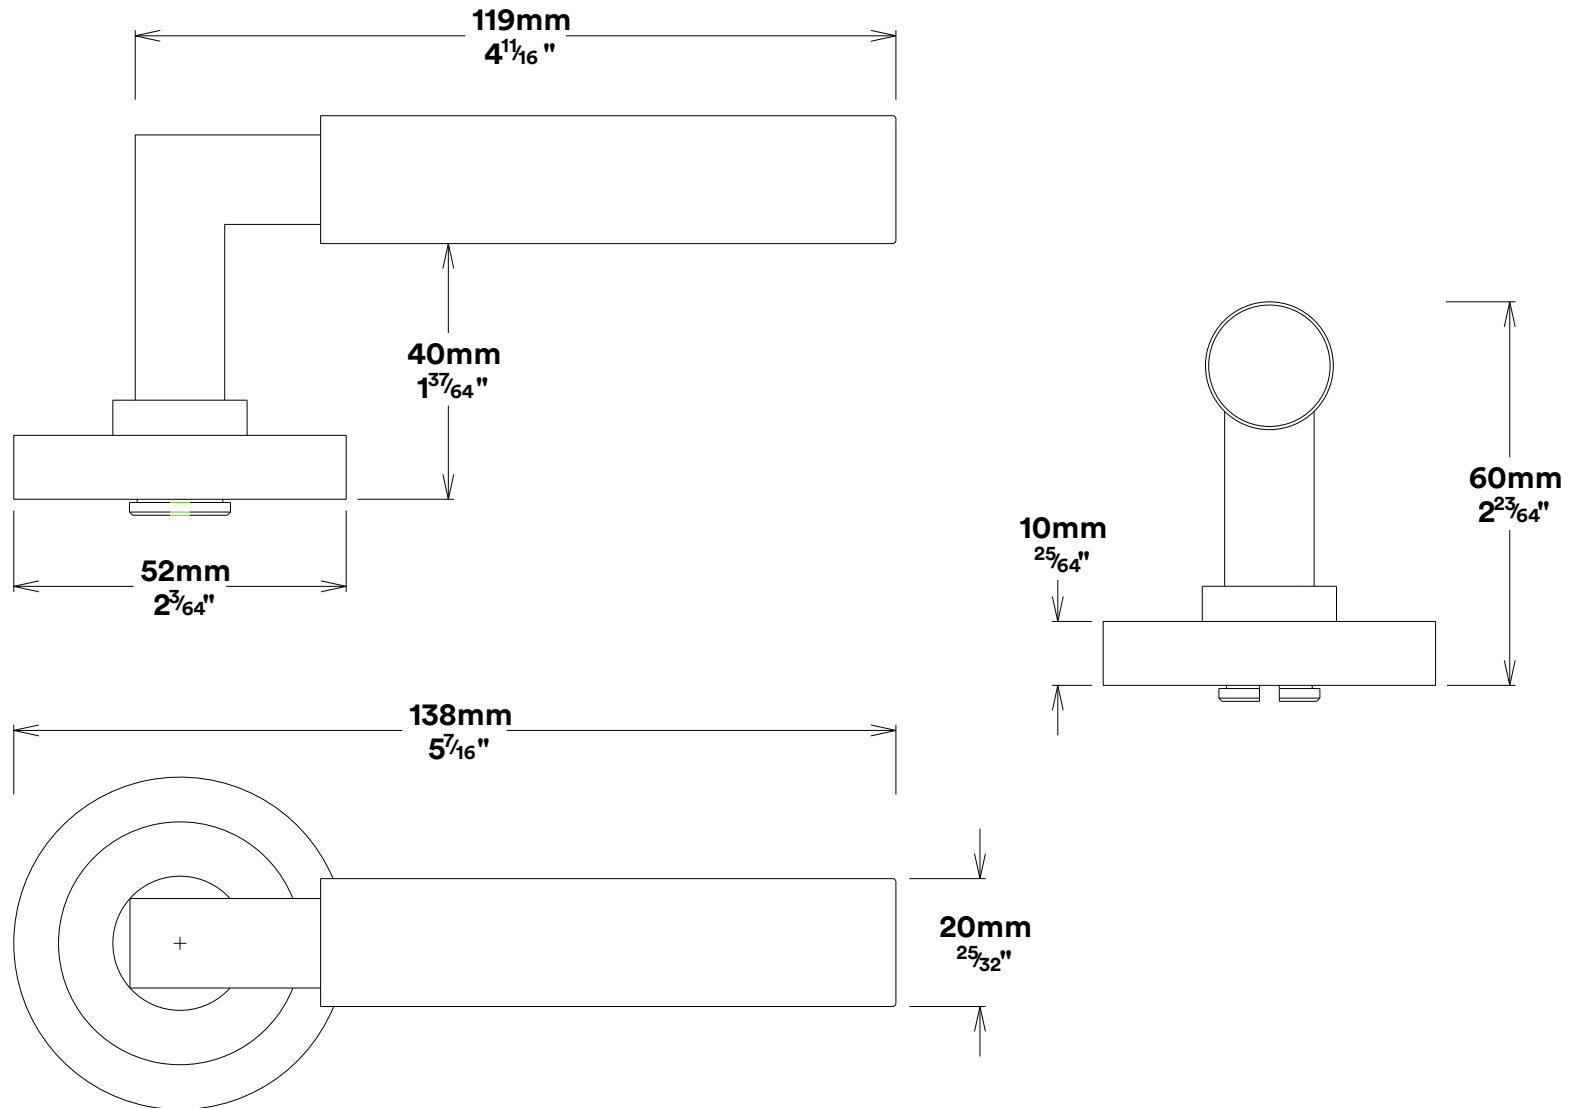

Door Lever Berlin Rose Round

iver

Created for life.

Tube Latch Split Cam & 'T' Striker

Dust Box & Striker

Tube Latch & Faceplate