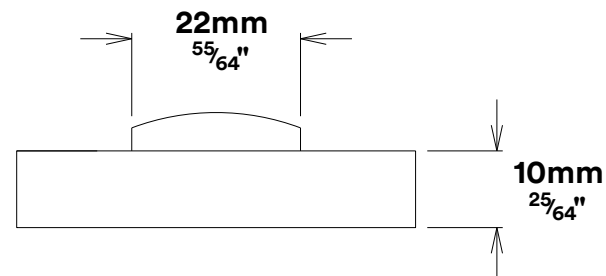

Door Lever Berlin Rose Round

iver

Created for life.

Privacy Turn Berlin Rose Round Concealed Fix

iver

Tube Latch Split Cam & 'T' Striker

Dust Box & Striker

Tube Latch & Faceplate