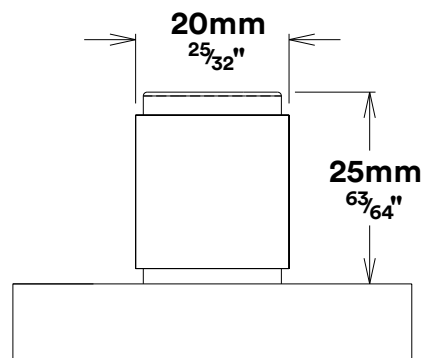

Door Lever Berlin Rose Round

iver

Created for life.

Privacy Turn Berlin Rose Round Concealed Fix

iver

Tube Latch Split Cam & 'T' Striker

Dust Box & Striker

Tube Latch & Faceplate