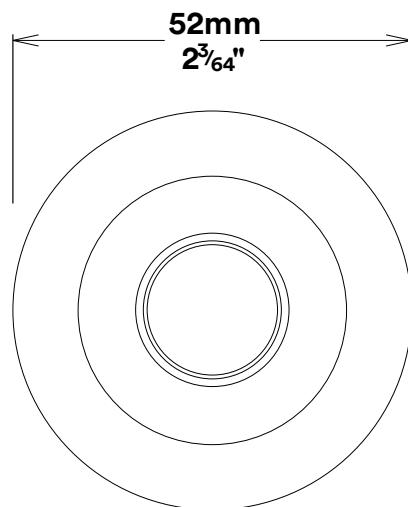

Door Lever Berlin Rose Round

iver

Created for life.

Privacy Turn Berlin Rose Round Concealed Fix

iver

Tube Latch Split Cam & 'T' Striker

Dust Box & Striker

Tube Latch & Faceplate