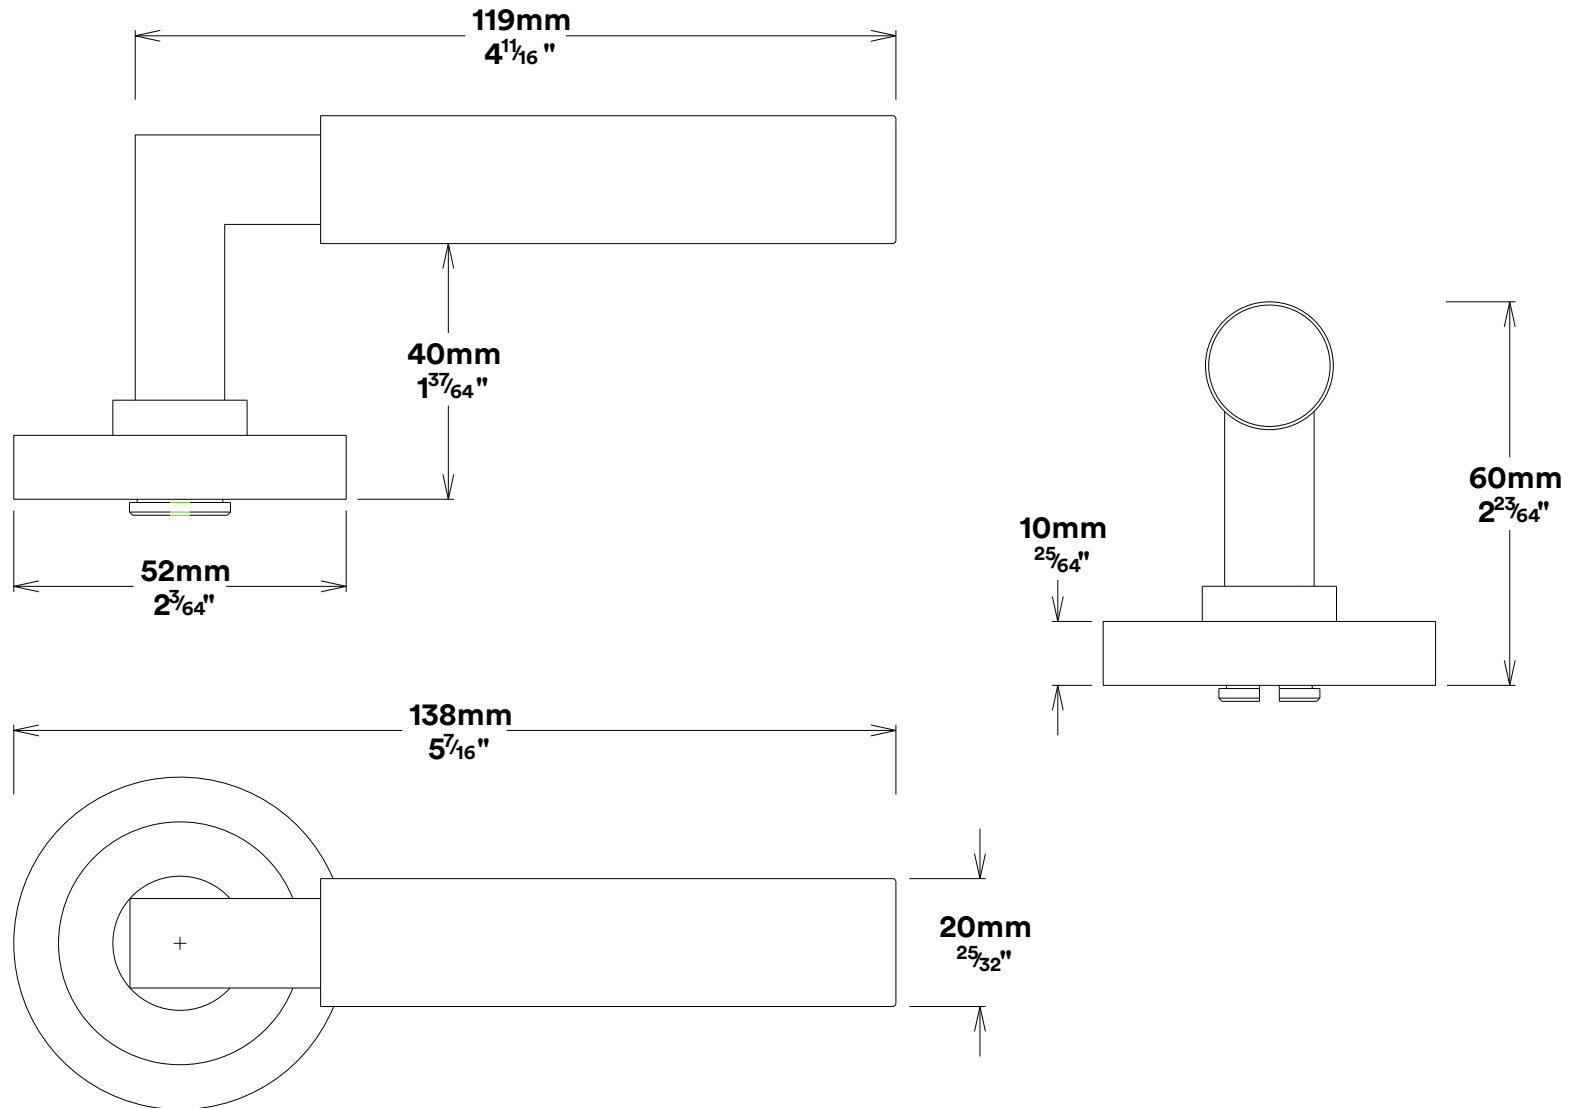

Door Lever Berlin Rose Round

iver

Created for life.

Privacy Turn Berlin Rose Round Concealed Fix

iver

Tube Latch Split Cam & 'T' Striker

Dust Box & Striker

Tube Latch & Faceplate