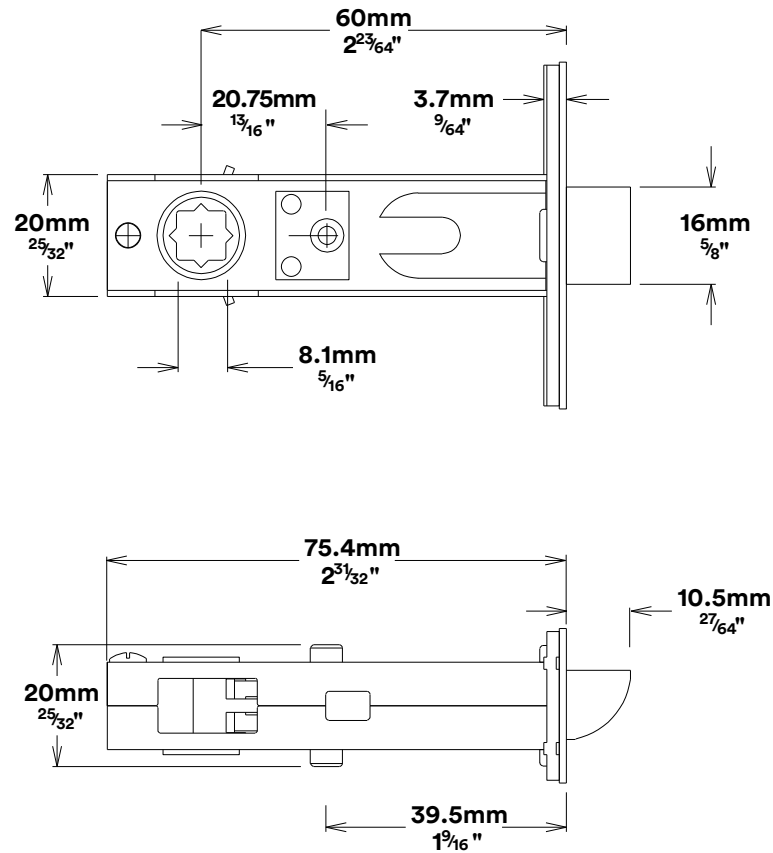

Door Lever Berlin Rose Round Privacy Kit

iver

Created for life.

Tube Latch Privacy & Striker

Dust Box & Striker

Tube Latch

Faceplate