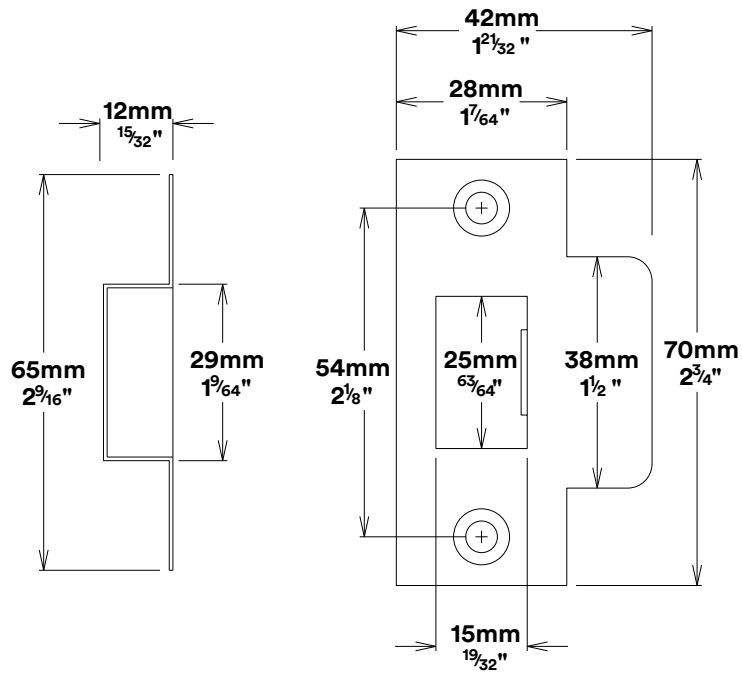

Door Lever Berlin Rose Round Privacy Kit

iver

Created for life.

Tube Latch Privacy & Striker

Dust Box & Striker

Tube Latch

Faceplate