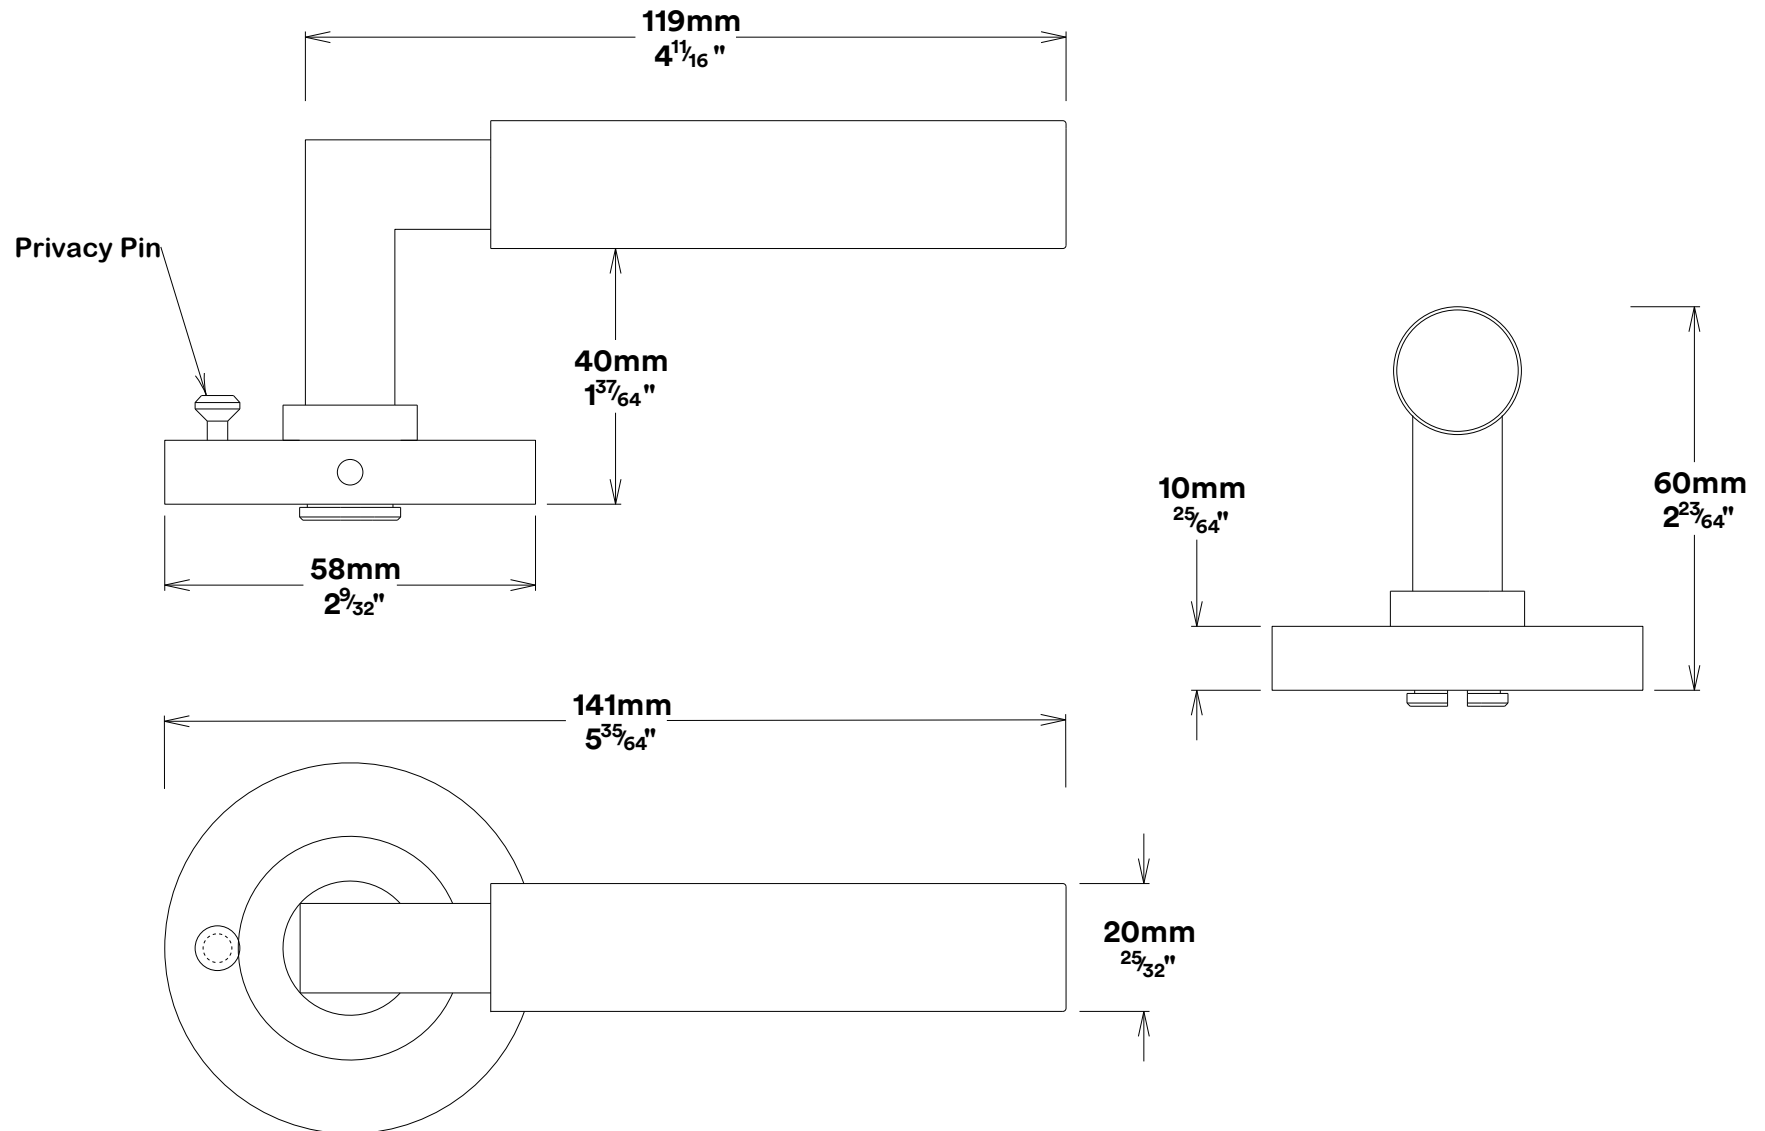

Door Lever Berlin Rose Round Privacy Kit

iver

Created for life.

Tube Latch Privacy & Striker

Dust Box & Striker

Tube Latch

Faceplate