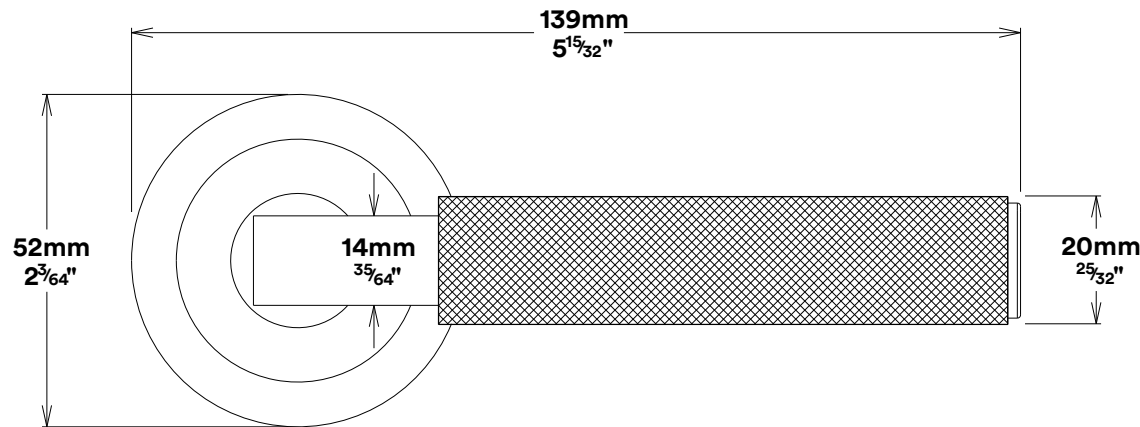

Door Lever Brunswick Rose Round

Tube Latch Split Cam & 'T' Striker

Dust Box & Striker

Tube Latch & Faceplate