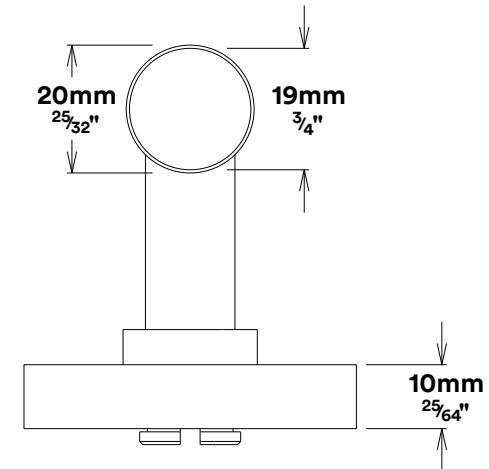

Door Lever Brunswick Rose Round

Tube Latch Split Cam & 'T' Striker

Dust Box & Striker

Tube Latch & Faceplate