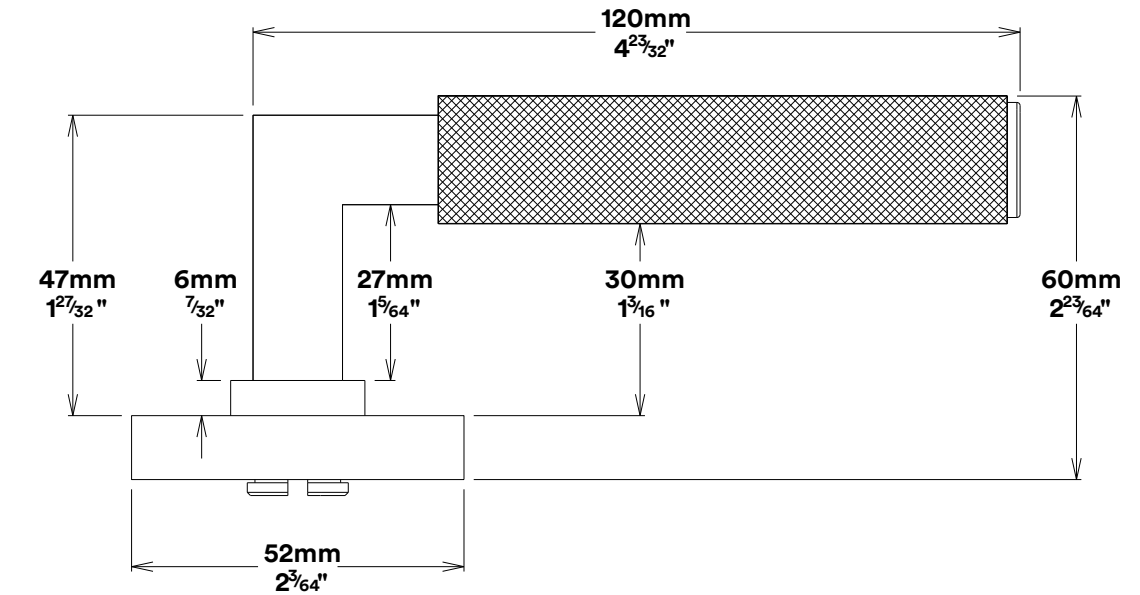

Door Lever Brunswick Rose Round

Tube Latch Split Cam & 'T' Striker

Dust Box & Striker

Tube Latch & Faceplate