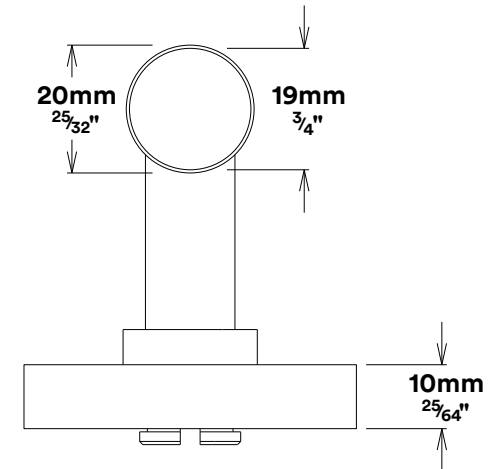

Door Lever Brunswick Rose Round

Privacy Turn Brunswick Rose Round Concealed Fix

iver

Tube Latch Split Cam & 'T' Striker

Dust Box & Striker

Tube Latch & Faceplate

Privacy Bolt & Striker

Dust Box & Striker