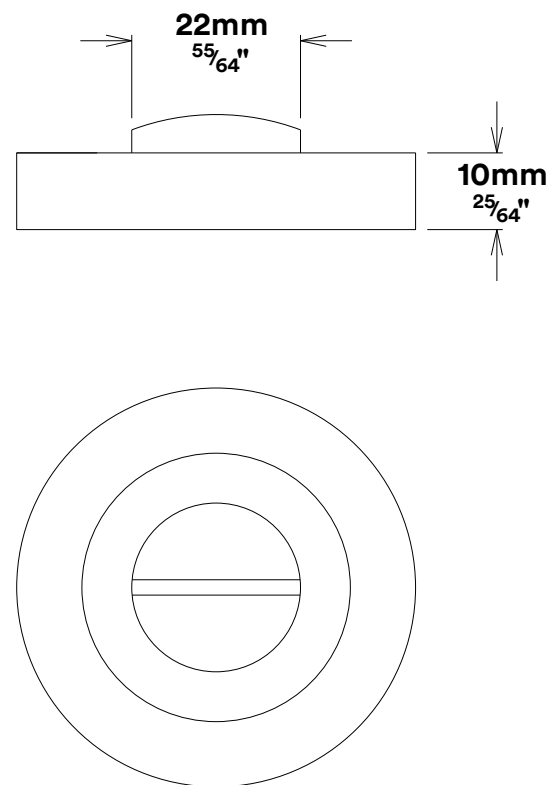

Door Lever Brunswick Rose Round

Privacy Turn Brunswick Rose Round Concealed Fix

iver

Tube Latch Split Cam & 'T' Striker

Dust Box & Striker

Tube Latch & Faceplate

Privacy Bolt & Striker

Dust Box & Striker