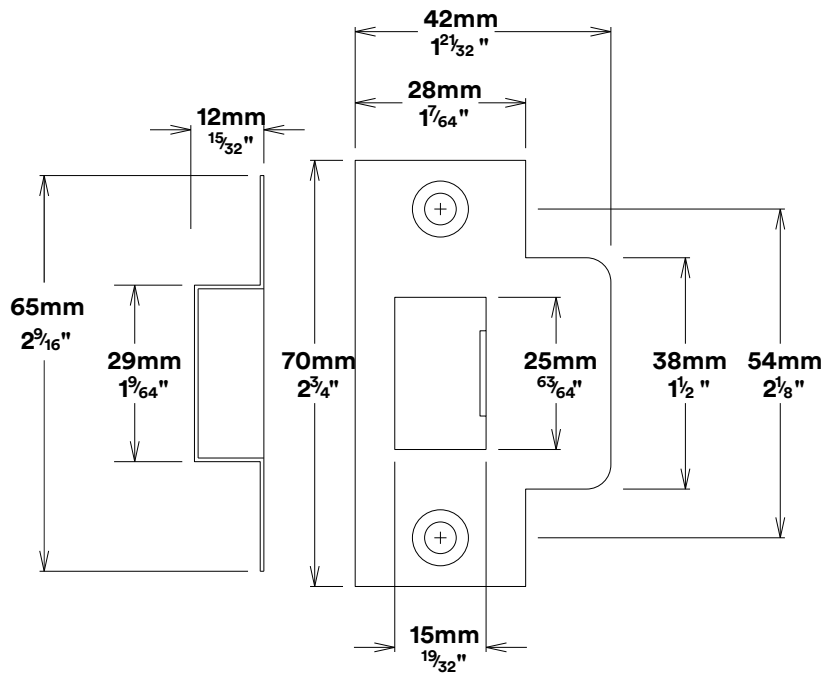

Door Lever Brunswick Rose Round

Privacy Turn Brunswick Rose Round Concealed Fix

iver

Tube Latch Split Cam & 'T' Striker

Dust Box & Striker

Tube Latch & Faceplate

Privacy Bolt & Striker

Dust Box & Striker