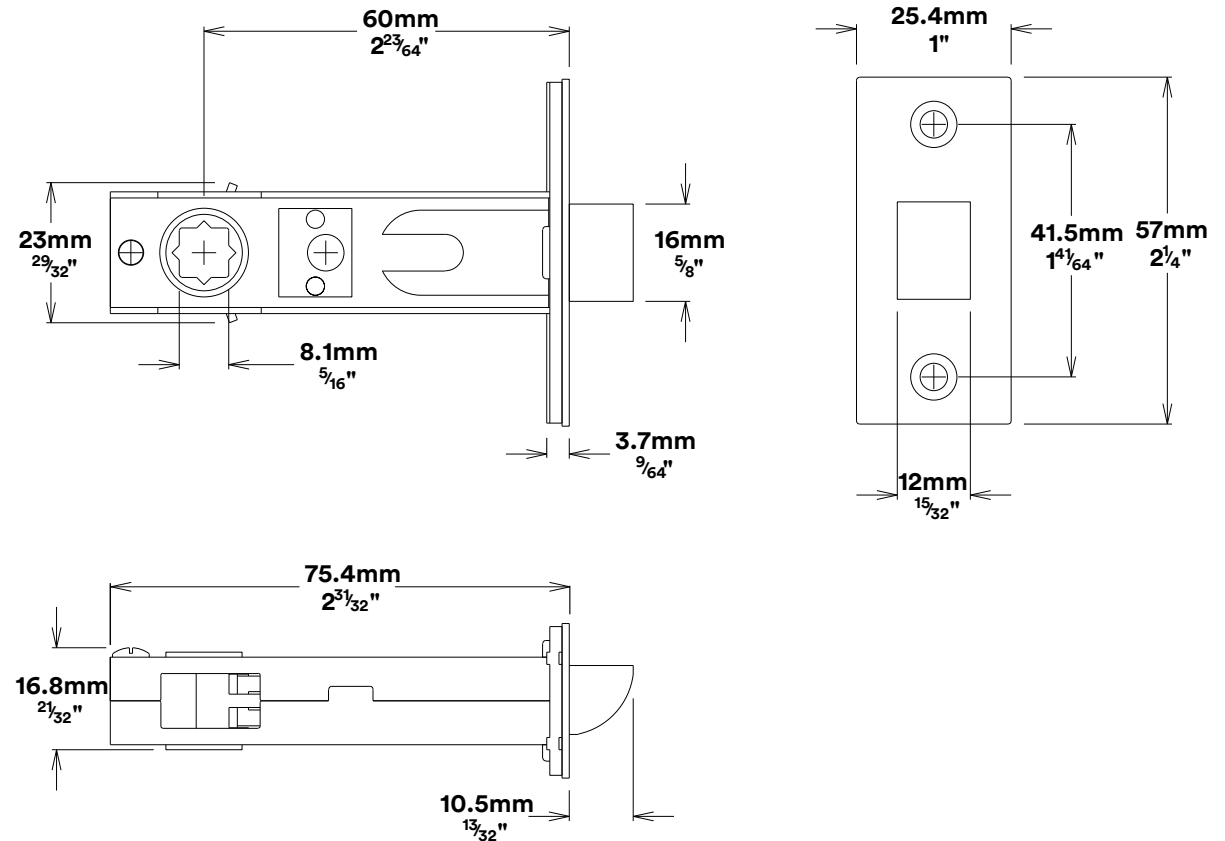

Door Lever Brunswick Rose Round

Privacy Turn Brunswick Rose Round Concealed Fix

iver

Tube Latch Split Cam & 'T' Striker

Dust Box & Striker

Tube Latch & Faceplate

Privacy Bolt & Striker

Dust Box & Striker