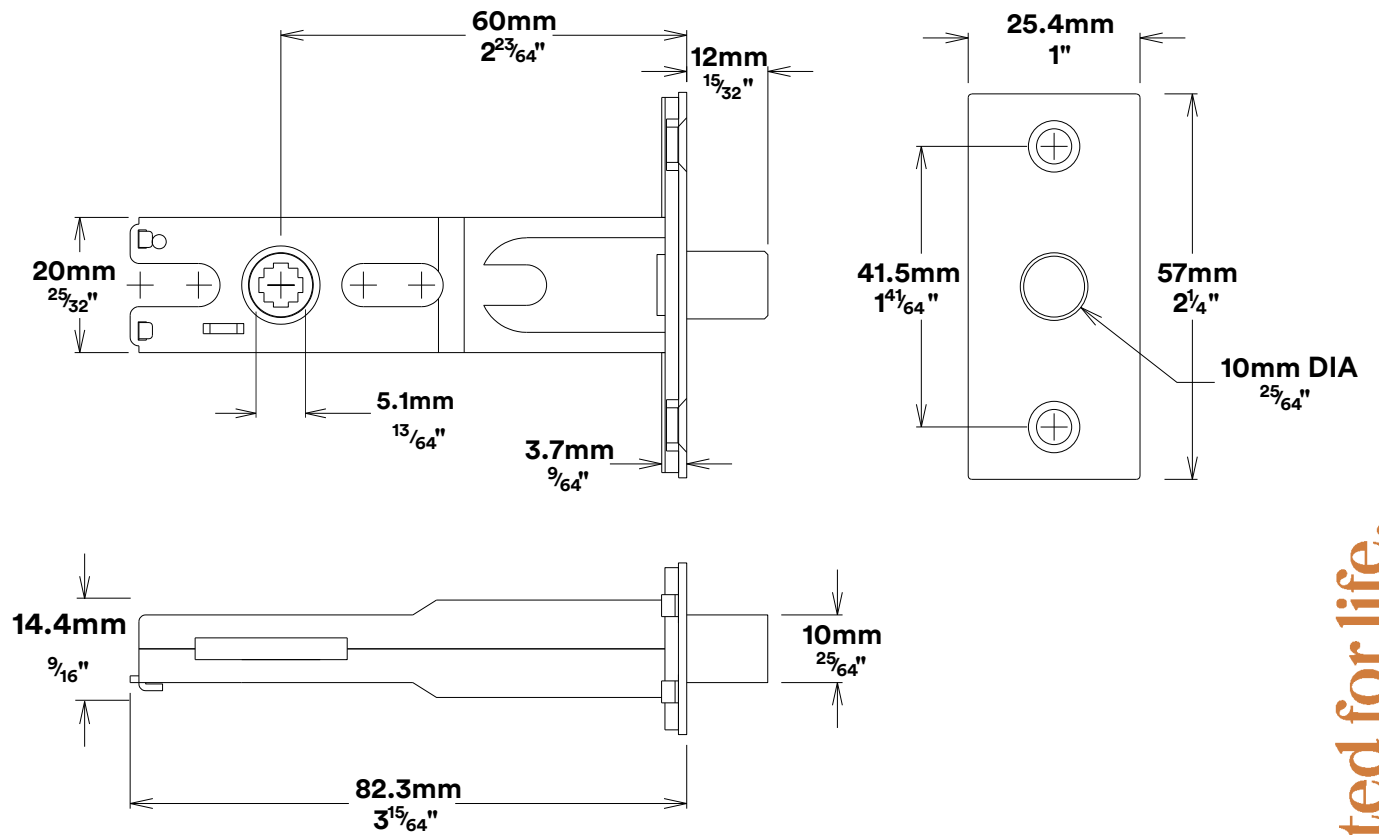

Door Lever Brunswick Rose Round

Privacy Turn Brunswick Rose Round Concealed Fix

iver

Tube Latch Split Cam & 'T' Striker

Dust Box & Striker

Tube Latch & Faceplate

Privacy Bolt & Striker

Dust Box & Striker

Privacy Bolt & Faceplate

Created for life.