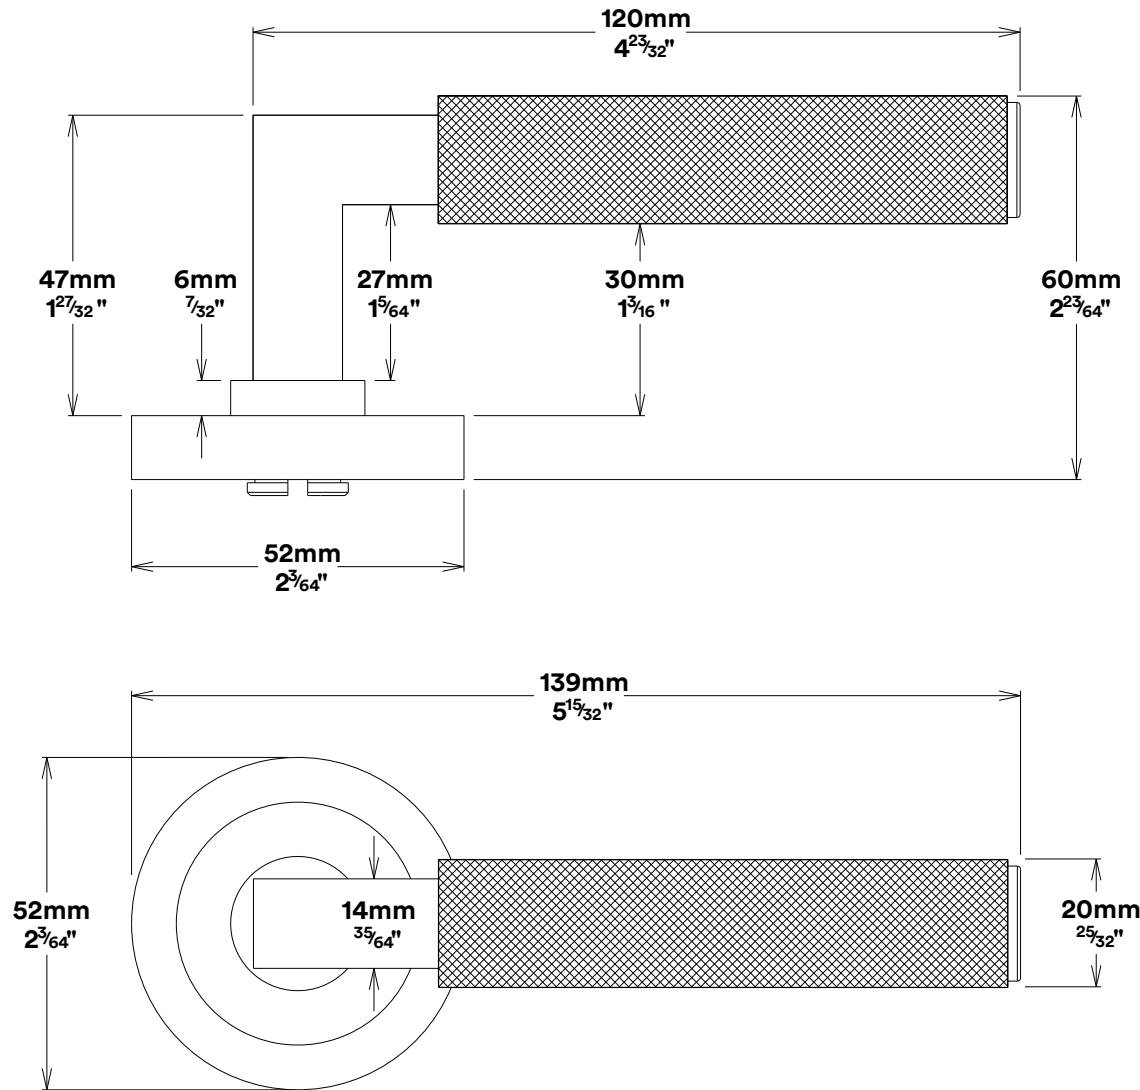

Door Lever Brunswick Rose Round

Privacy Turn Brunswick Rose Round Concealed Fix

iver

Tube Latch Split Cam & 'T' Striker

Dust Box & Striker

Tube Latch & Faceplate

Privacy Bolt & Striker

Dust Box & Striker