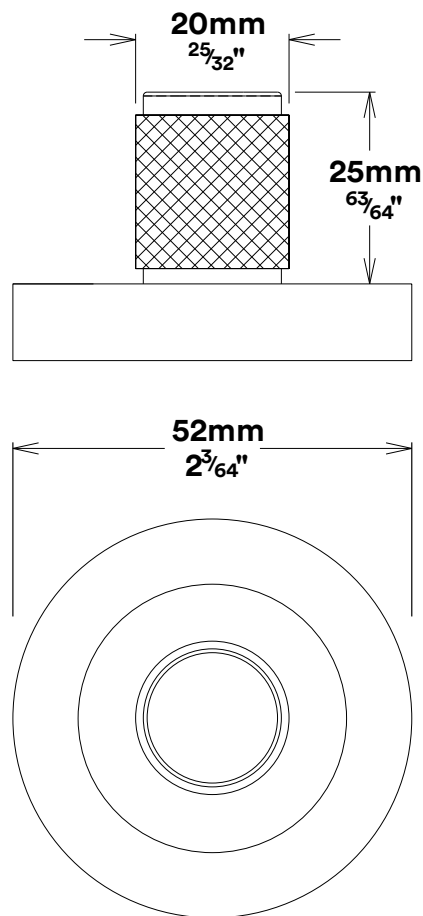

Door Lever Brunswick Rose Round

Privacy Turn Brunswick Rose Round Concealed Fix

iver

Tube Latch Split Cam & 'T' Striker

Dust Box & Striker

Tube Latch & Faceplate

Privacy Bolt & Striker

Dust Box & Striker