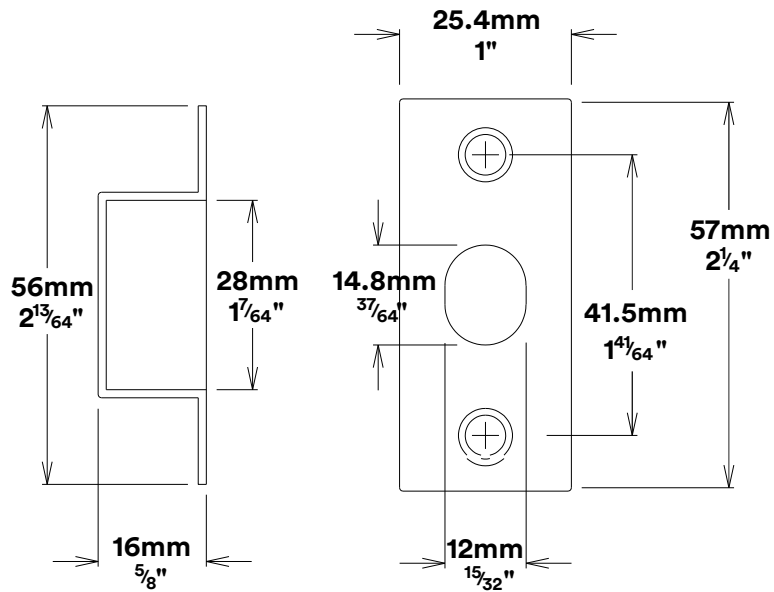

Door Lever Brunswick Rose Round

Privacy Turn Brunswick Rose Round Concealed Fix

iver

Tube Latch Split Cam & 'T' Striker

Dust Box & Striker

Tube Latch & Faceplate

Privacy Bolt & Striker

Dust Box & Striker