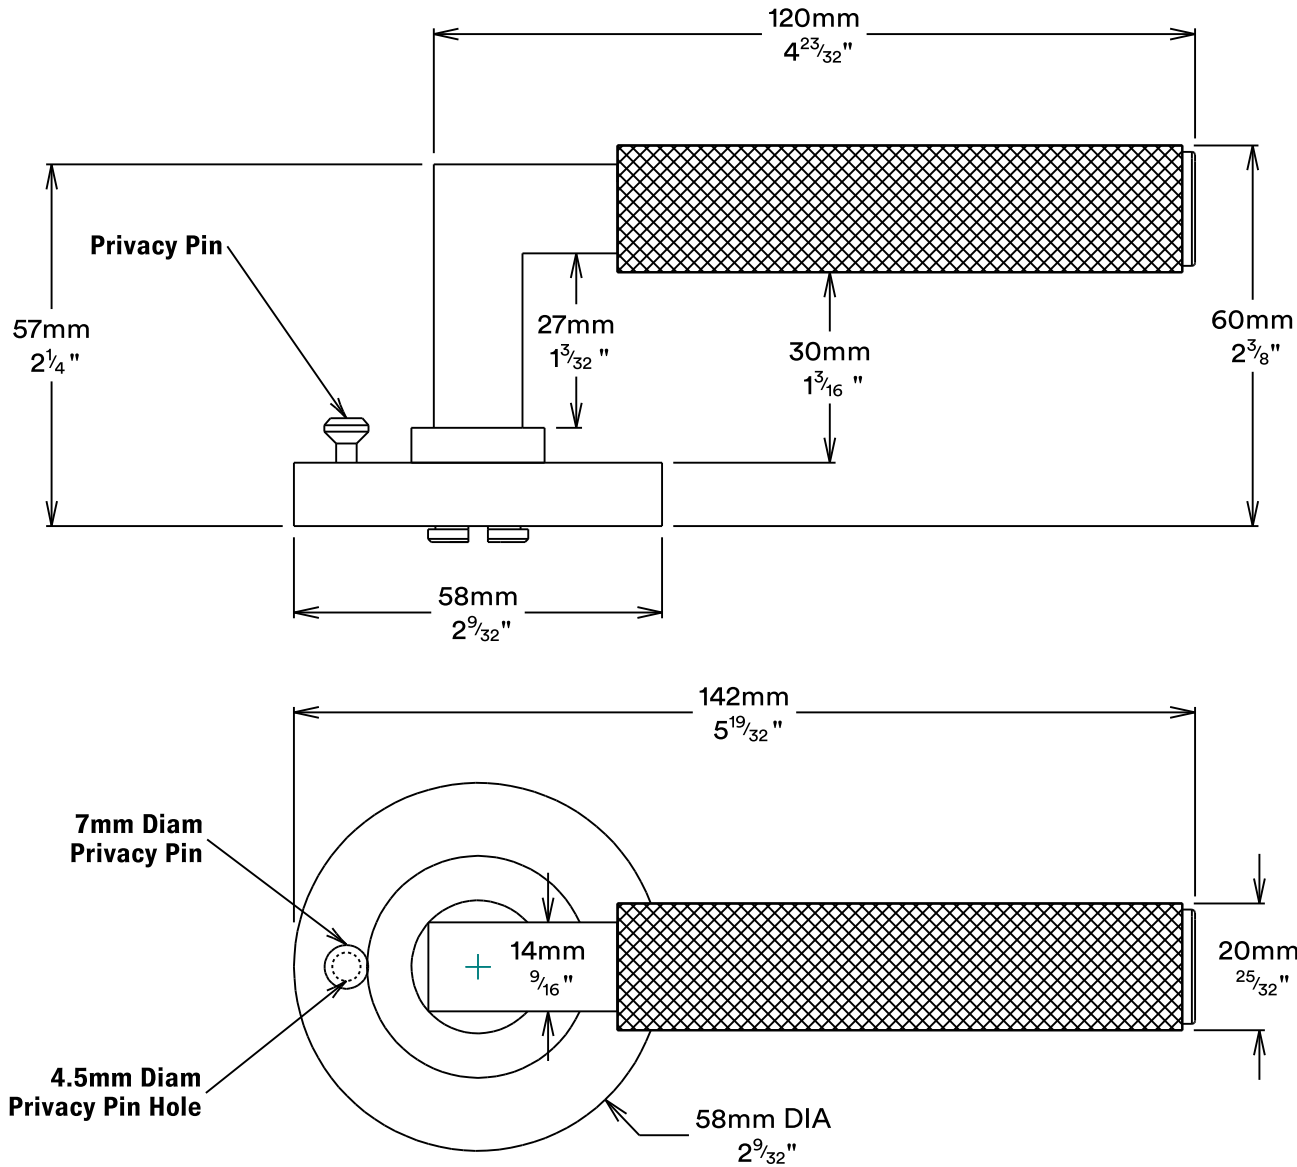

Door Lever Brunswick Rose Round Inbuilt Privacy

Tube Latch Privacy & Striker

Dust Box & Striker

Tube Latch

Faceplate

Created for life.