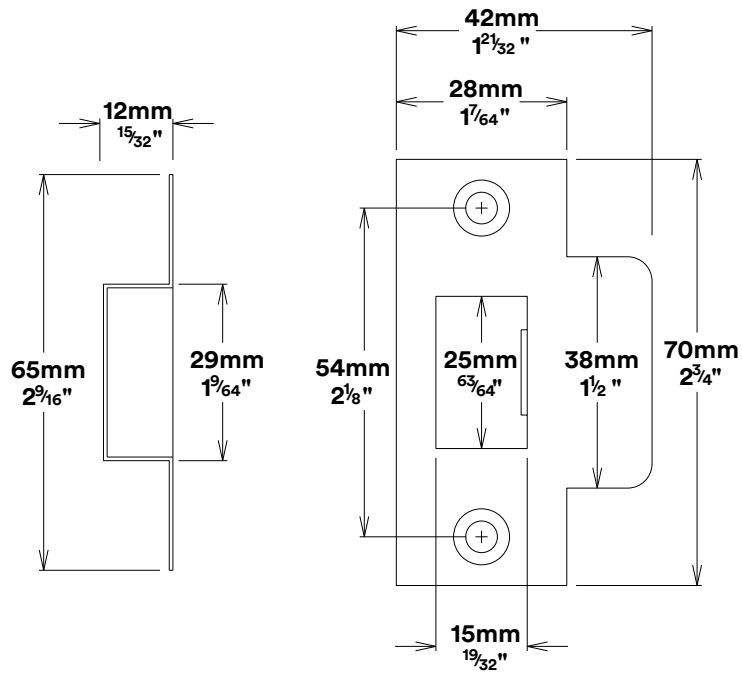

Door Lever Brunswick Rose Round Inbuilt Privacy

Tube Latch Privacy & Striker

Dust Box & Striker

Tube Latch

Faceplate

Created for life.