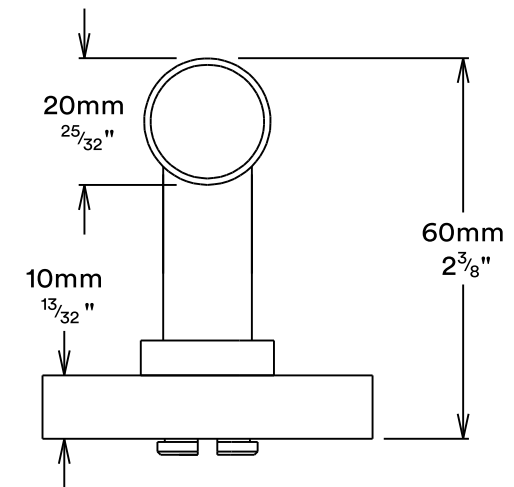

Door Lever Brunswick Rose Round Inbuilt Privacy

Tube Latch Privacy & Striker

Dust Box & Striker

Tube Latch

Faceplate

Created for life.