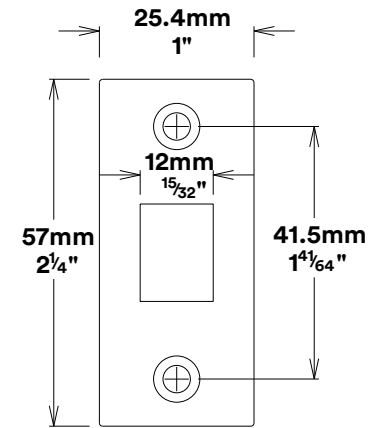

Door Lever Brunswick Rose Round Inbuilt Privacy

Tube Latch Privacy & Striker

Dust Box & Striker

Tube Latch

Faceplate

Created for life.