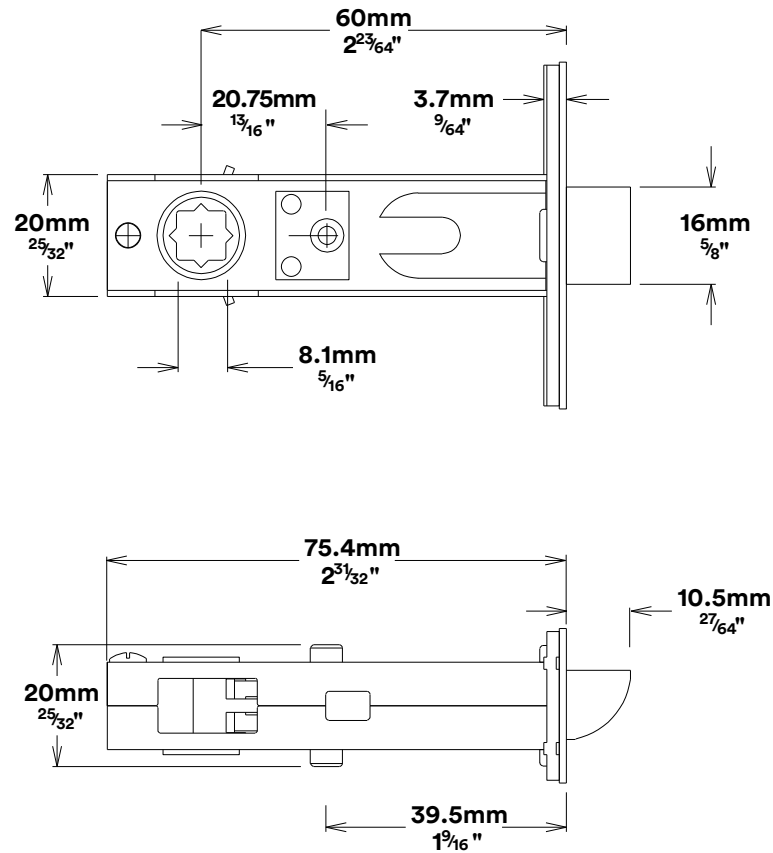

Door Lever Brunswick Rose Round Inbuilt Privacy

Tube Latch Privacy & Striker

Dust Box & Striker

Tube Latch

Faceplate

Created for life.