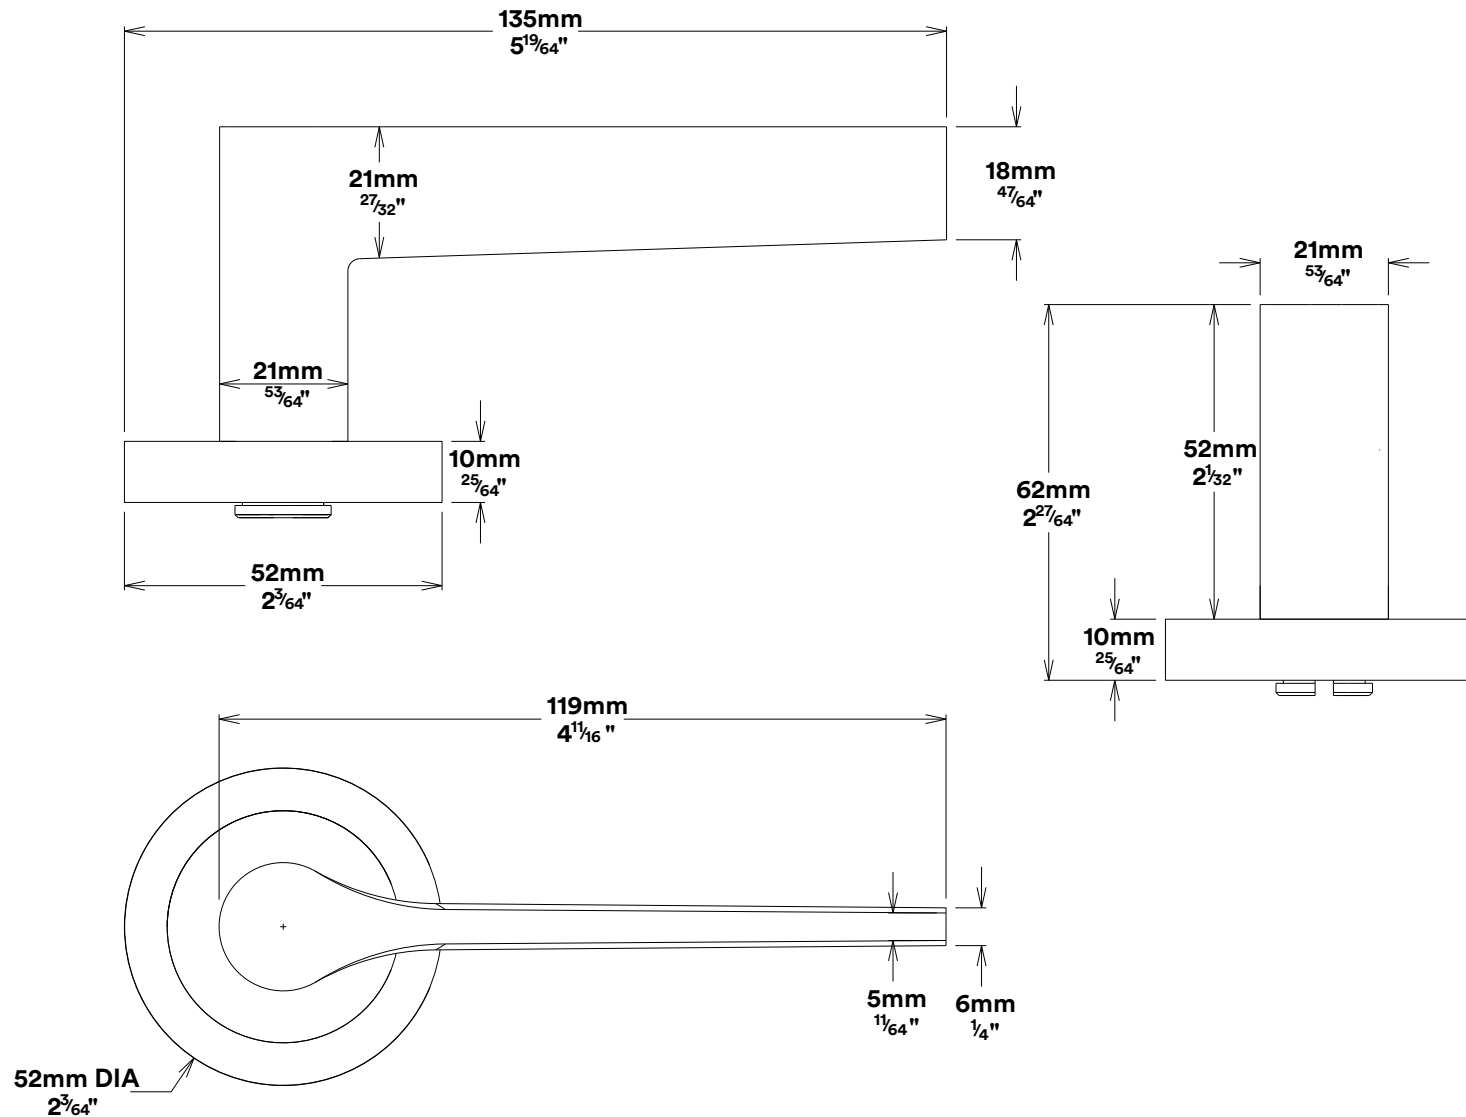

# Door Lever Como Rose Round

# iver

Created for life.

# Tube Latch Split Cam & 'T' Striker

Dust Box & Striker

Tube Latch & Faceplate