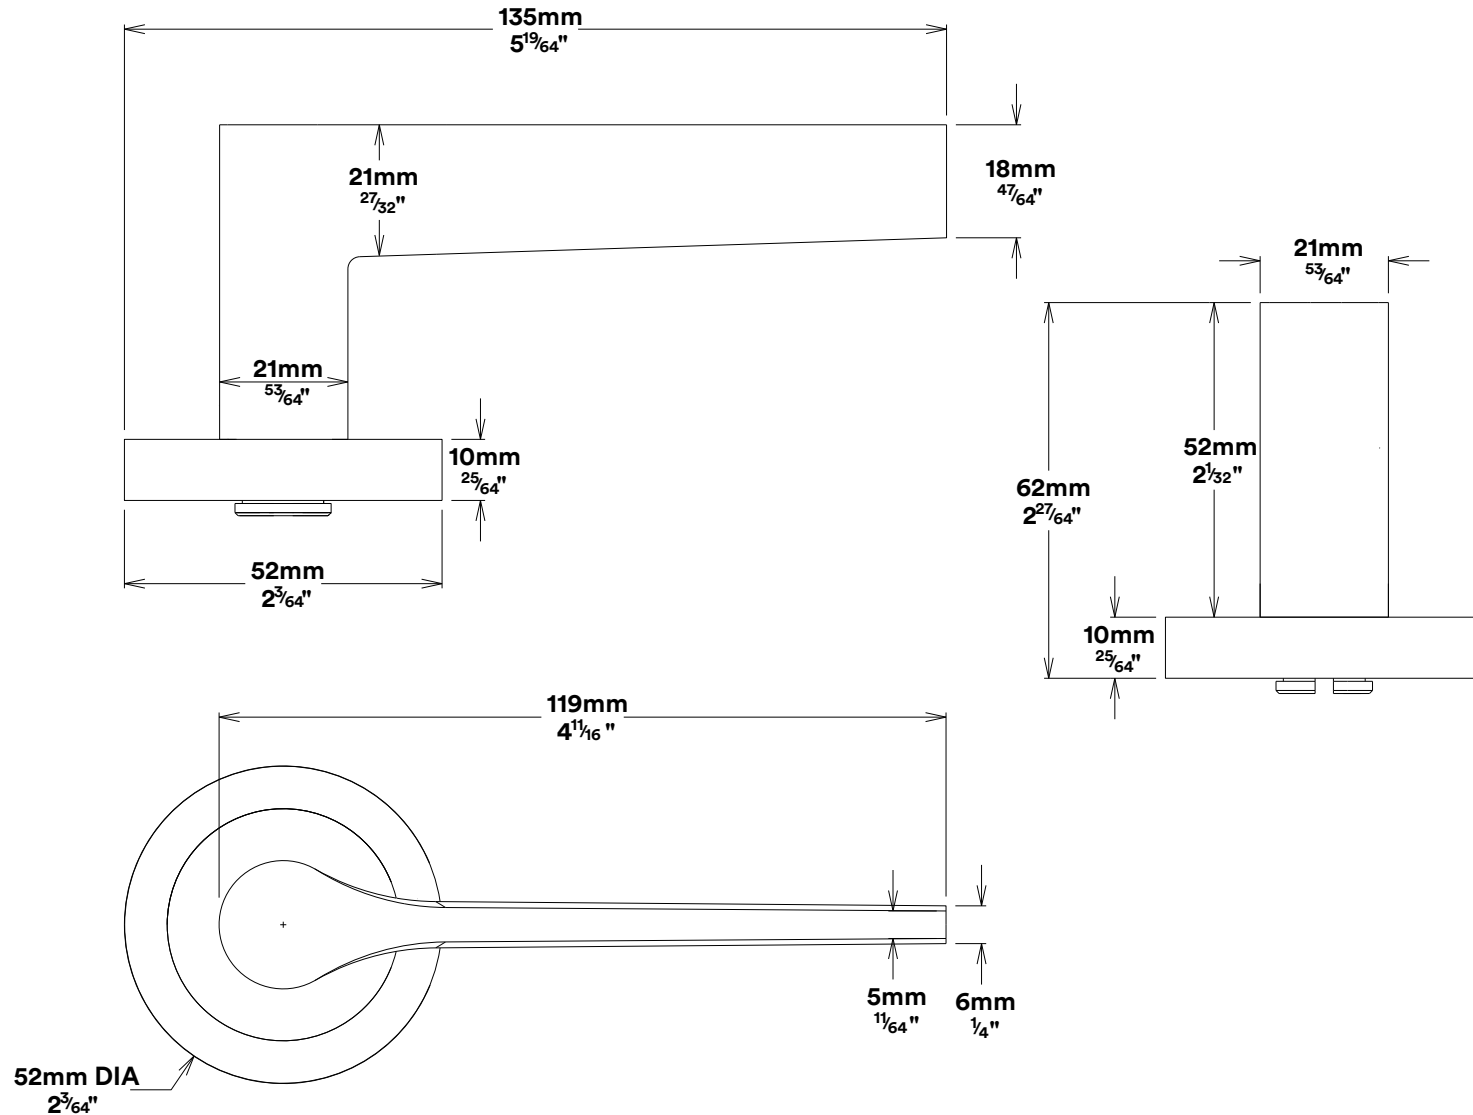

Door Lever Como Rose Round

iver

Created for life.