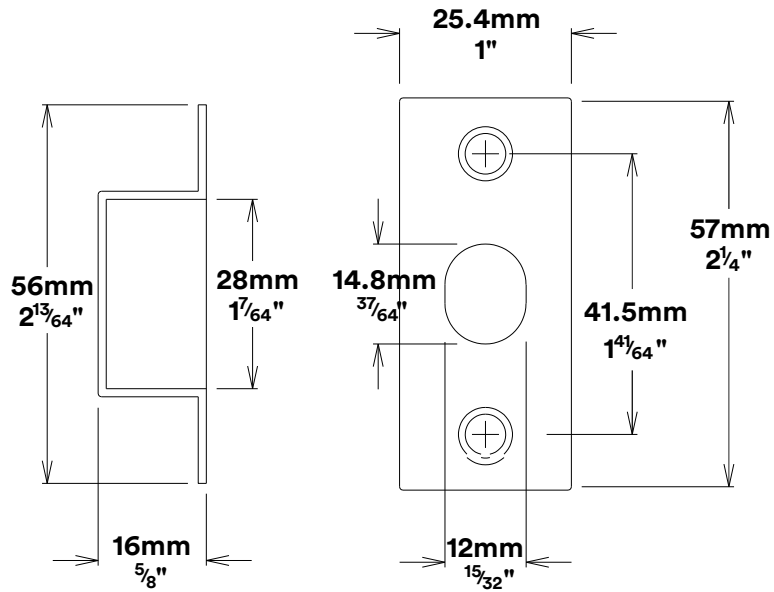

Dust Box & Striker