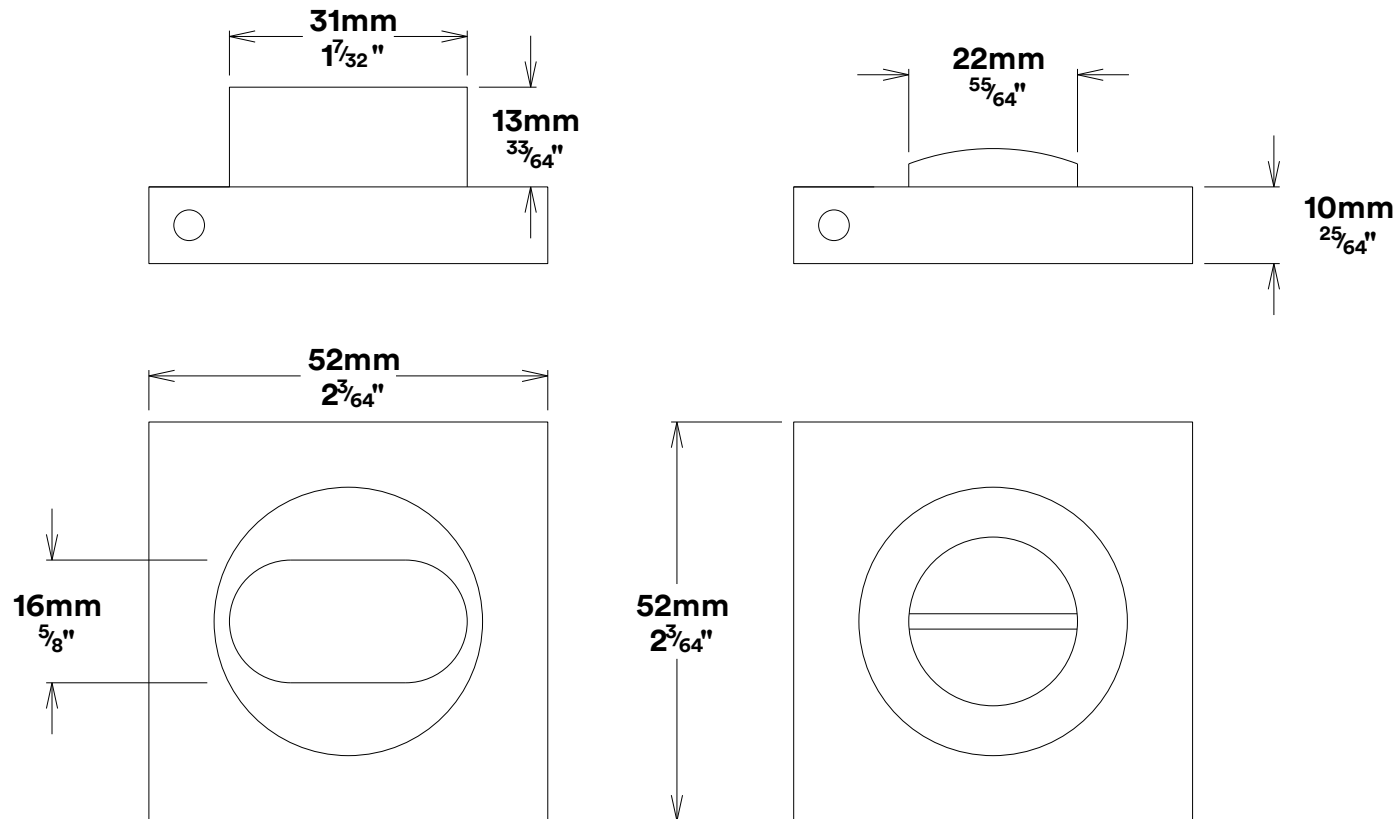

Door Lever Bronte Rose Square

iver

Privacy Turn Oval Rose Square Concealed Fix

iver

Tube Latch Split Cam & 'T' Striker

Dust Box & Striker

Tube Latch & Faceplate

Privacy Bolt & Striker