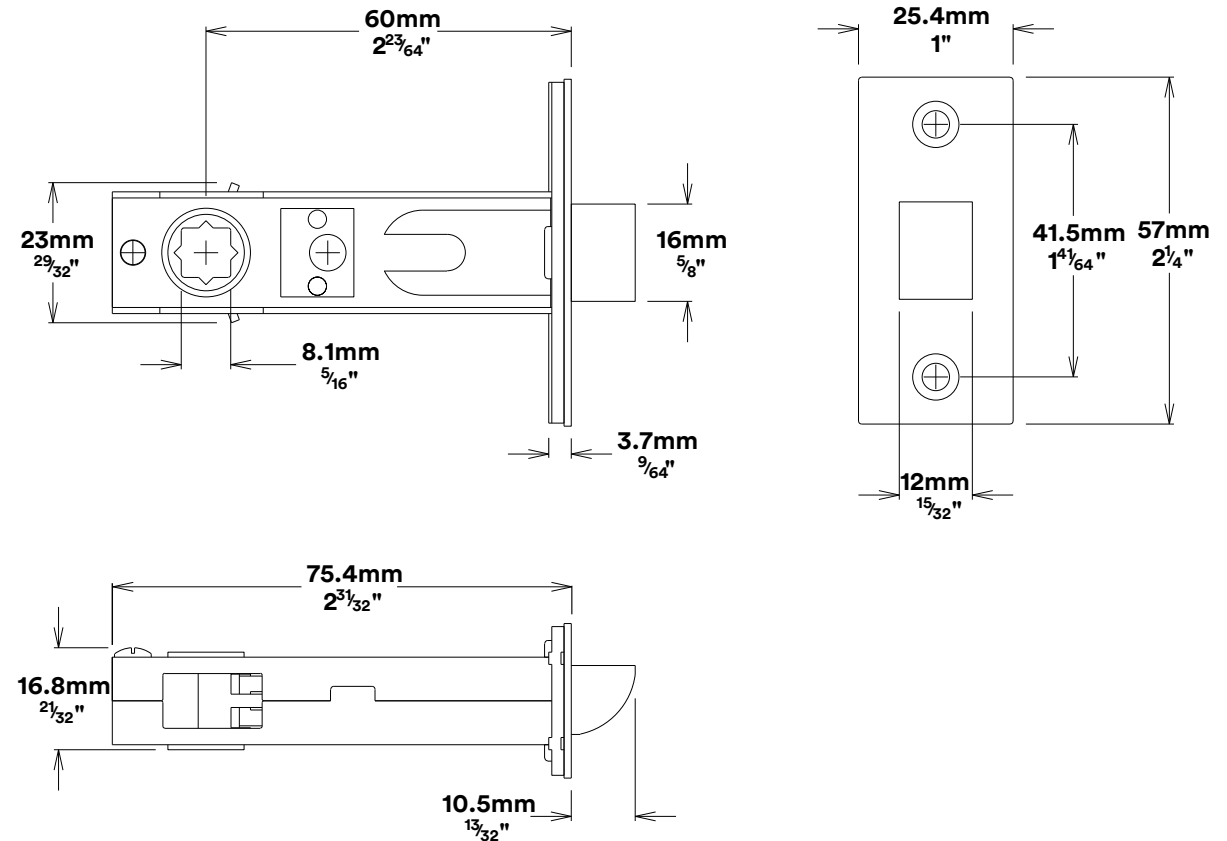

Door Lever Bronte Rose Square

iver

Privacy Turn Oval Rose Square Concealed Fix

iver

Tube Latch Split Cam & 'T' Striker

Dust Box & Striker

Tube Latch & Faceplate

Privacy Bolt & Striker

Dust Box & Striker

Privacy Bolt & Faceplate