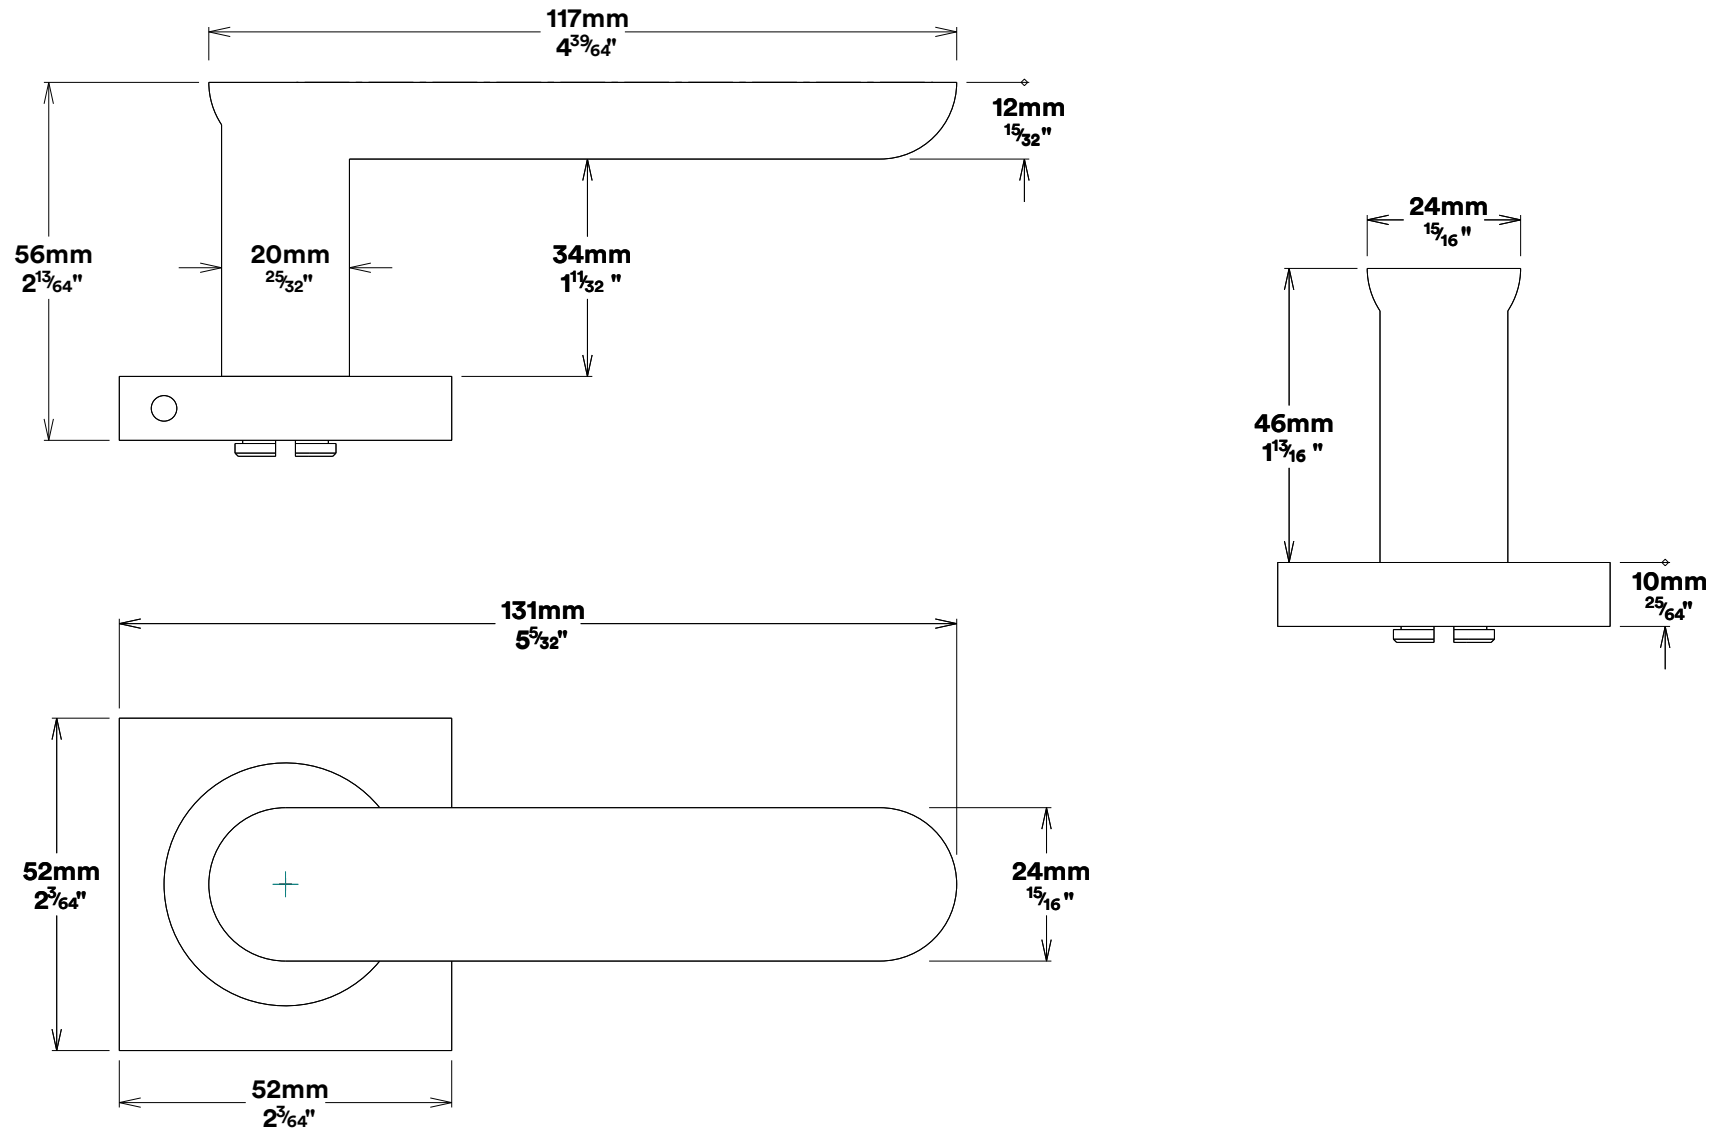

Door Lever Bronte Rose Square

iver

Privacy Turn Oval Rose Square Concealed Fix

iver

Tube Latch Split Cam & 'T' Striker

Dust Box & Striker

Tube Latch & Faceplate

Privacy Bolt & Striker

Dust Box & Striker

Privacy Bolt & Faceplate