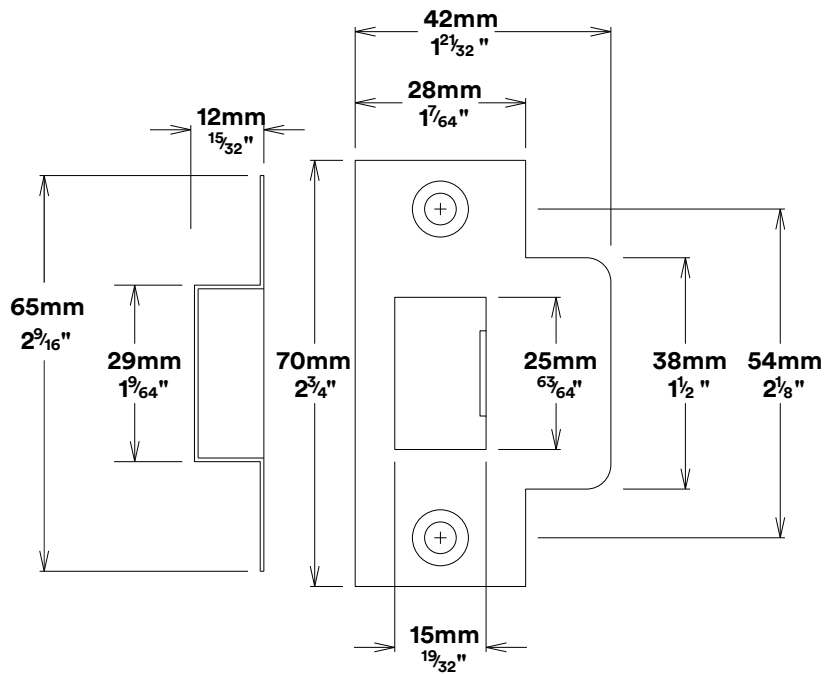

Door Lever Berlin Rose Square

iver

Tube Latch Split Cam & 'T' Striker

Dust Box & Striker

Tube Latch & Faceplate