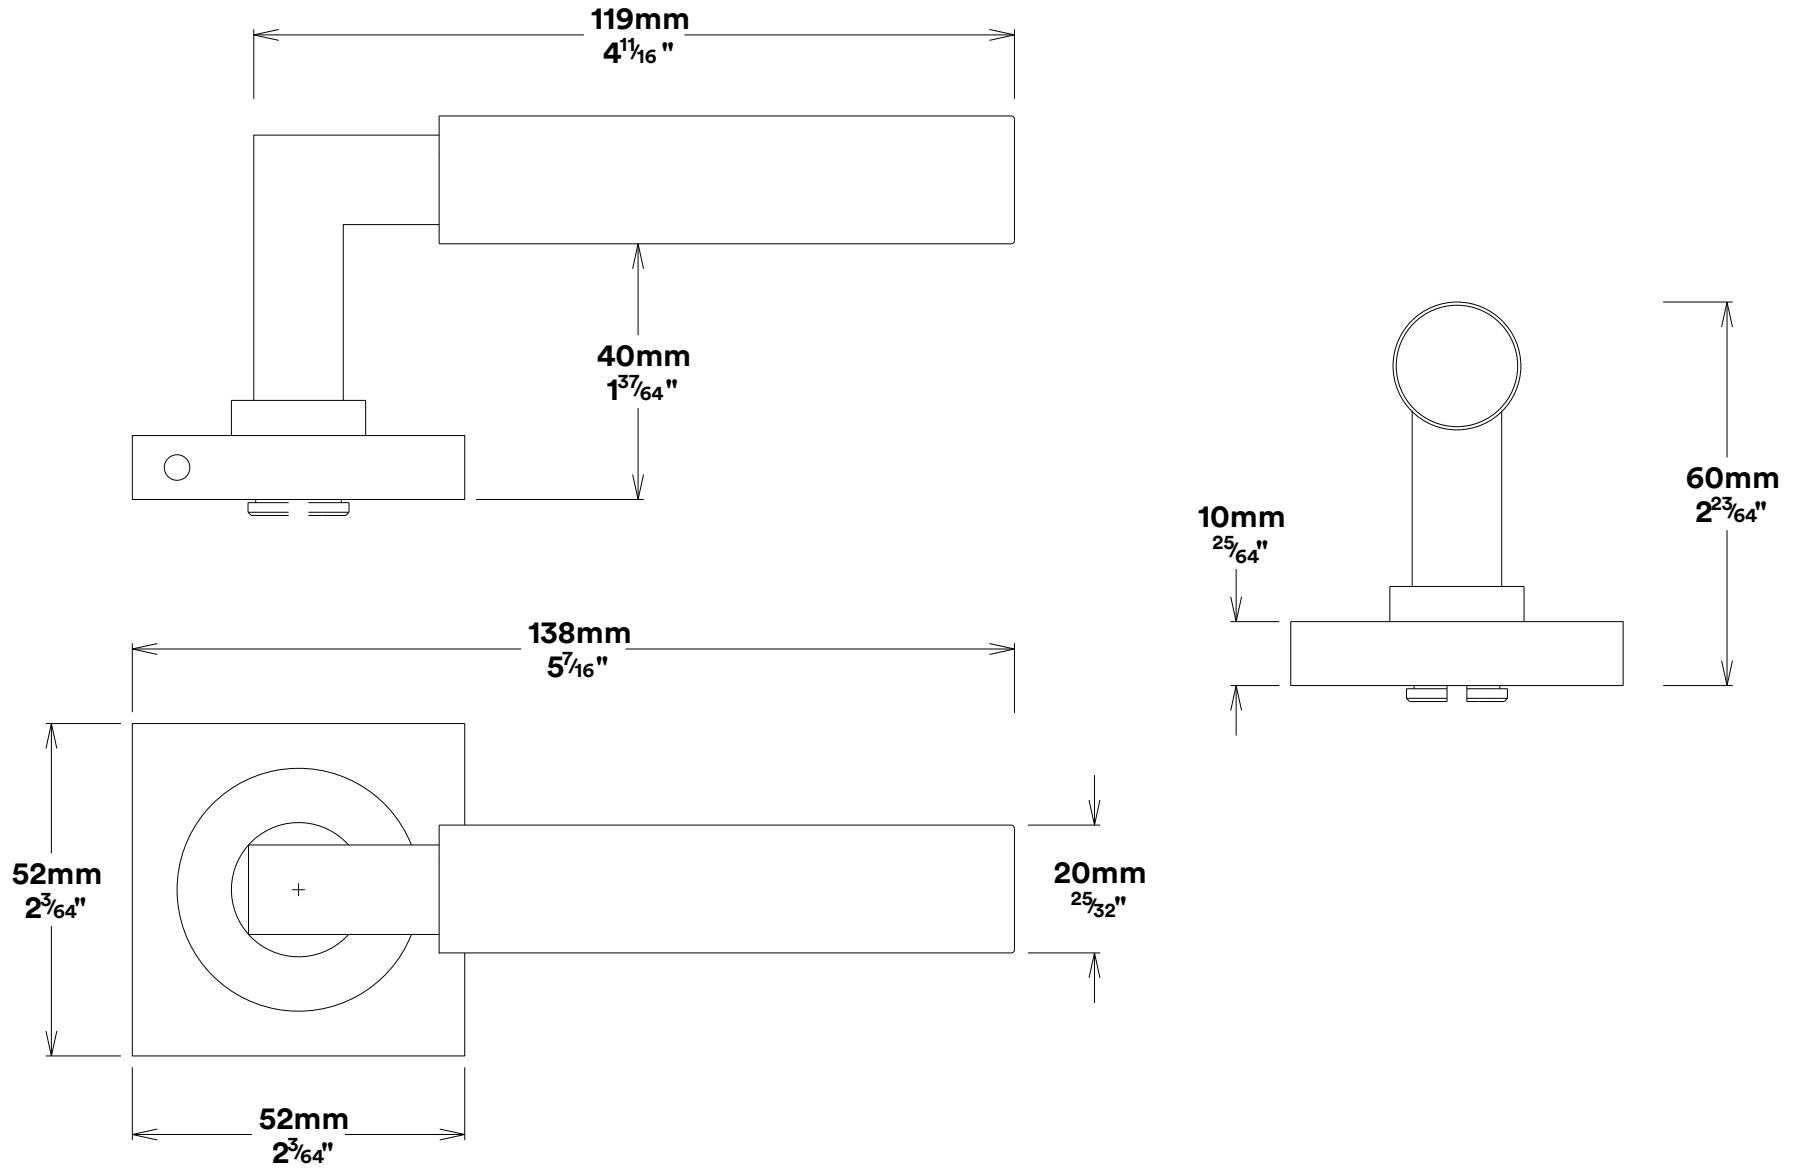

Door Lever Berlin Rose Square

iver

Tube Latch Split Cam & 'T' Striker

Dust Box & Striker

Tube Latch & Faceplate