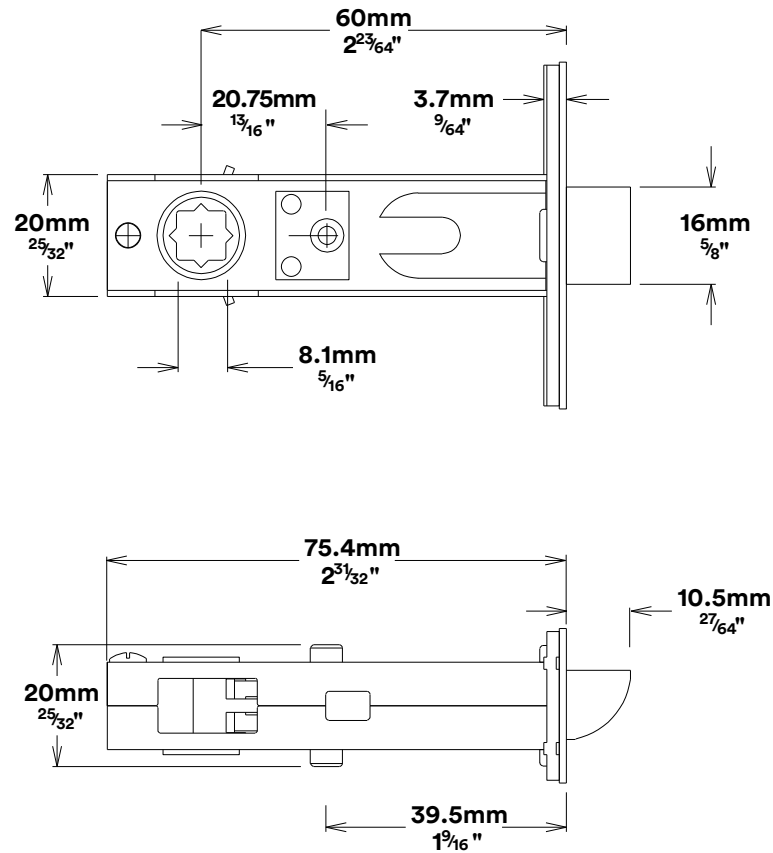

# Tube Latch Privacy & Striker

Dust Box & Striker

Tube Latch

Faceplate