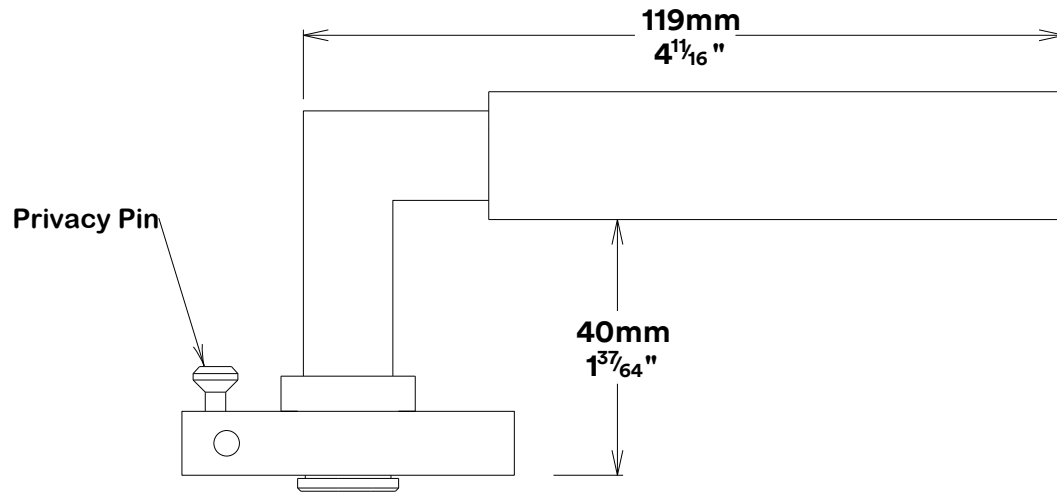

Door Lever Berlin Rose Round Privacy Kit

iver