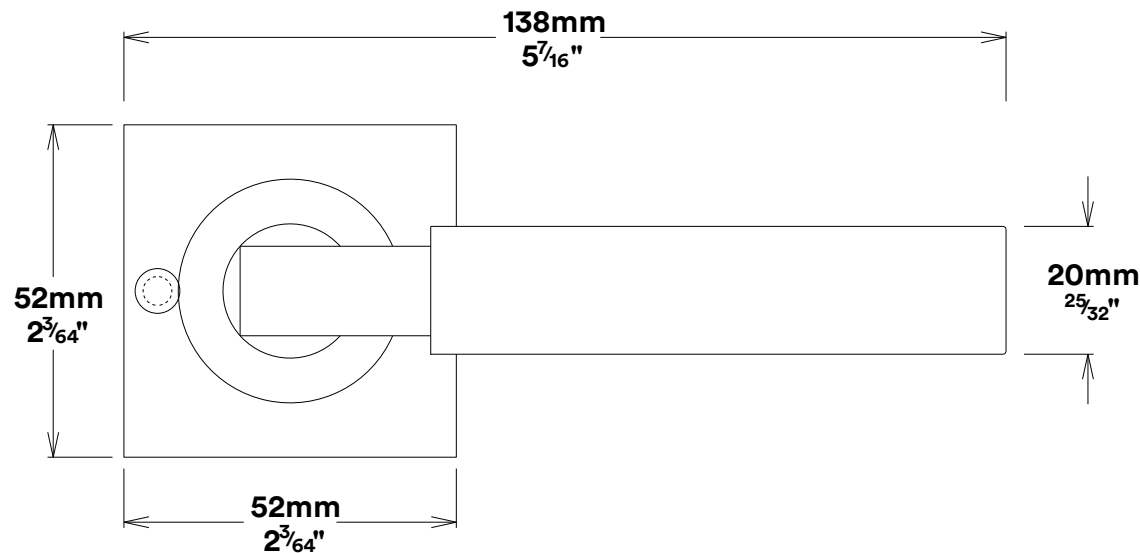

Door Lever Berlin Rose Round Privacy Kit

iver