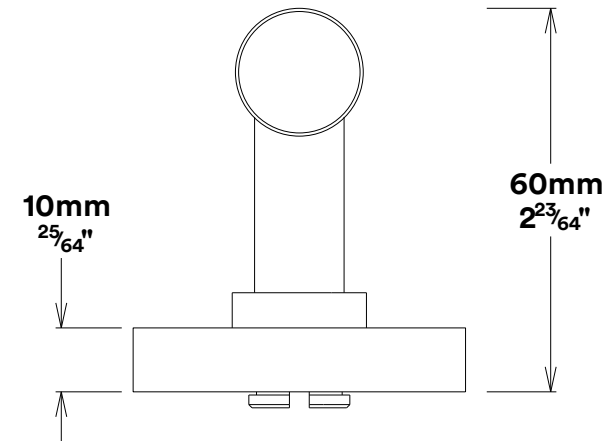

Door Lever Berlin Rose Round Privacy Kit

iver