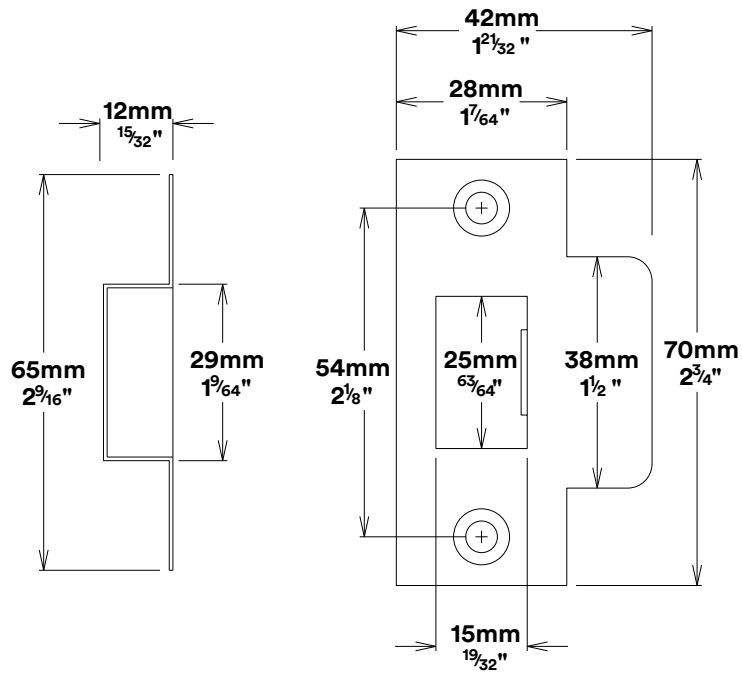

Dust Box & Striker