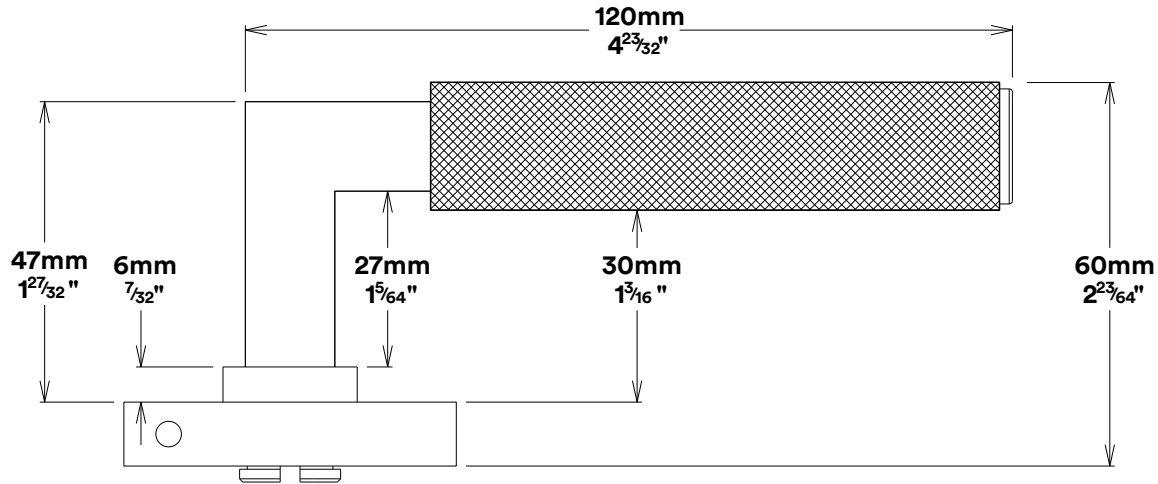

Door Lever Brunswick Rose Square

iver

Tube Latch Split Cam & 'T' Striker

Dust Box & Striker

Tube Latch & Faceplate