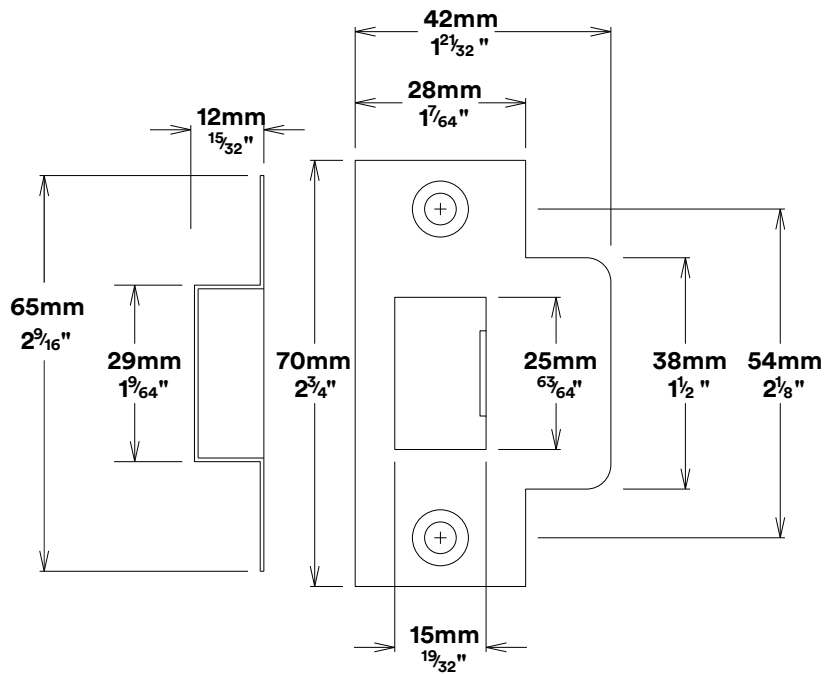

Door Lever Brunswick Rose Square

iver

Tube Latch Split Cam & 'T' Striker

Dust Box & Striker

Tube Latch & Faceplate