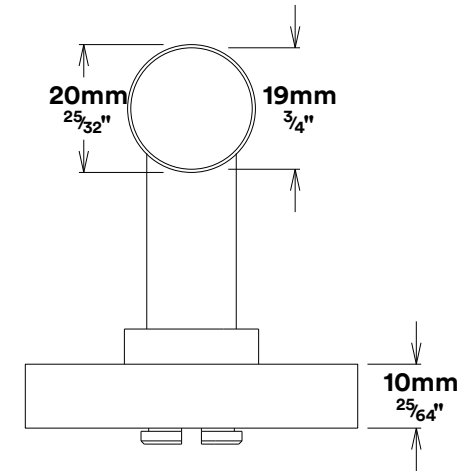

Door Lever Brunswick Rose Square

iver

Tube Latch Split Cam & 'T' Striker

Dust Box & Striker

Tube Latch & Faceplate