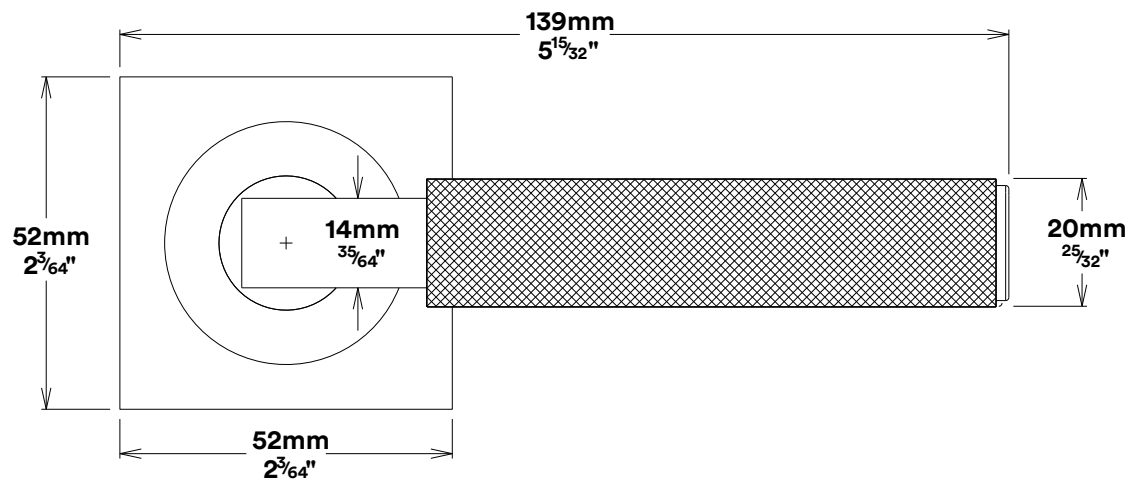

Door Lever Brunswick Rose Square

iver

Tube Latch Split Cam & 'T' Striker

Dust Box & Striker

Tube Latch & Faceplate