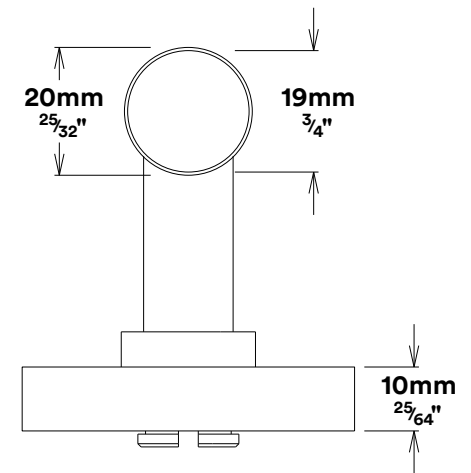

Door Lever Brunswick Rose Square Inbuilt Privacy

Tube Latch Privacy & Striker

Dust Box & Striker

Tube Latch

Faceplate

Created for life.