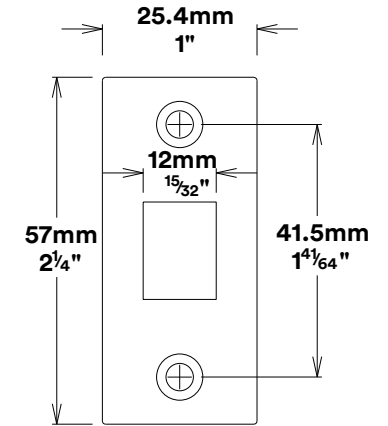

Door Lever Brunswick Rose Square Inbuilt Privacy

Tube Latch Privacy & Striker

Dust Box & Striker

Tube Latch

Faceplate

Created for life.