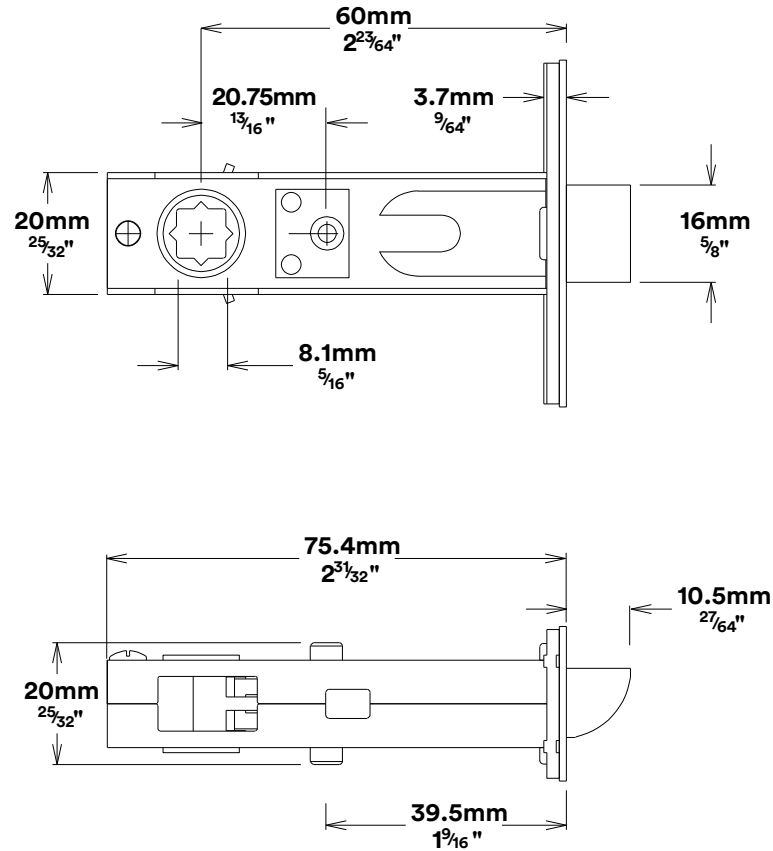

Door Lever Brunswick Rose Square Inbuilt Privacy

Tube Latch Privacy & Striker

Dust Box & Striker

Tube Latch

Faceplate

Created for life.