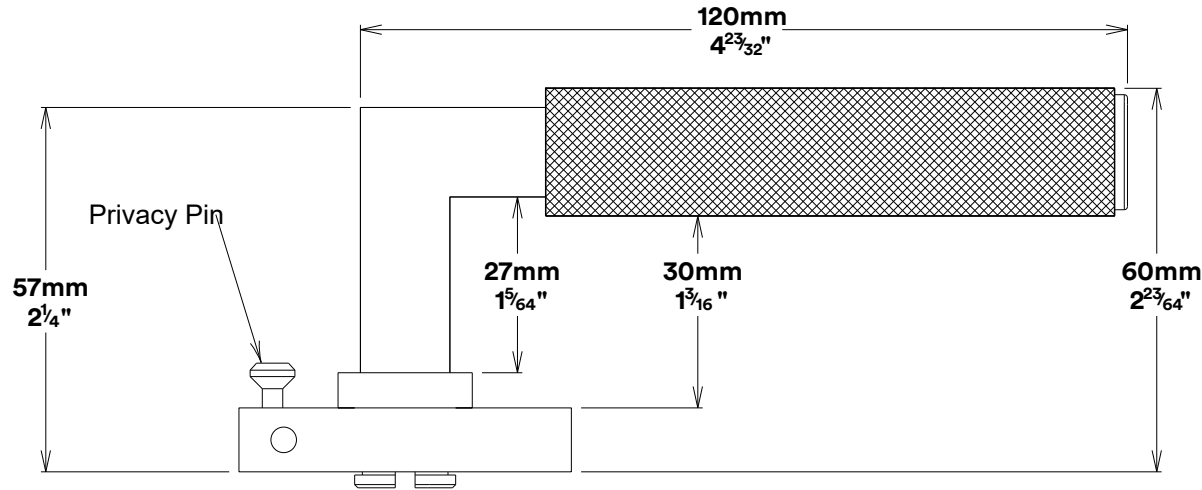

Door Lever Brunswick Rose Square Inbuilt Privacy

Tube Latch Privacy & Striker

Dust Box & Striker

Tube Latch

Faceplate

Created for life.