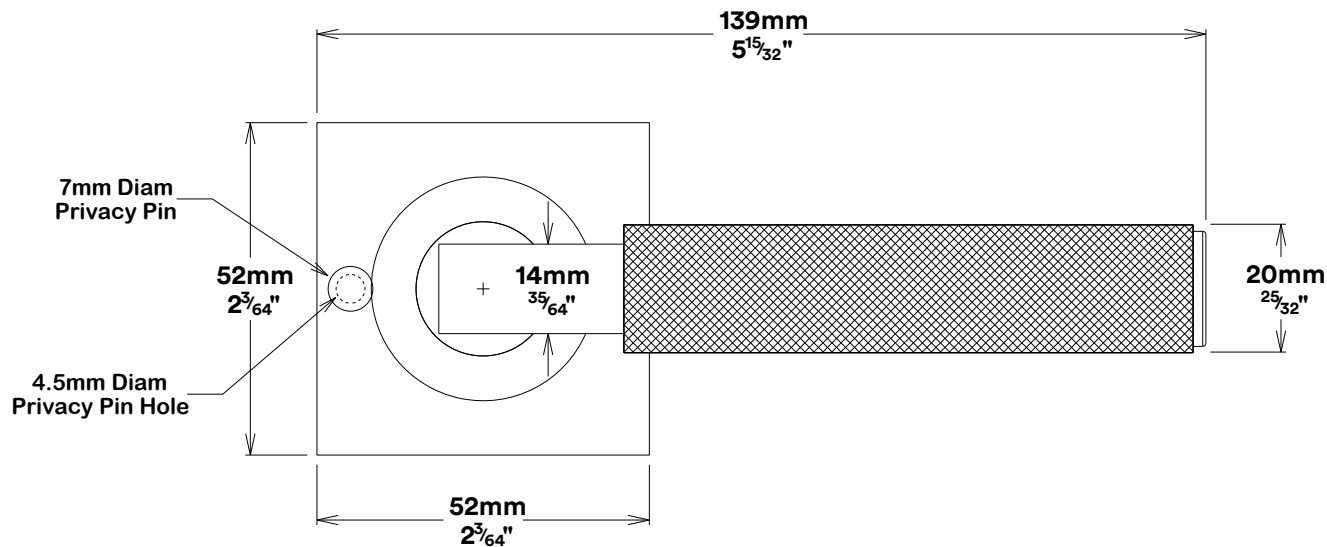

Door Lever Brunswick Rose Square Inbuilt Privacy

Tube Latch Privacy & Striker

Dust Box & Striker

Tube Latch

Faceplate

Created for life.