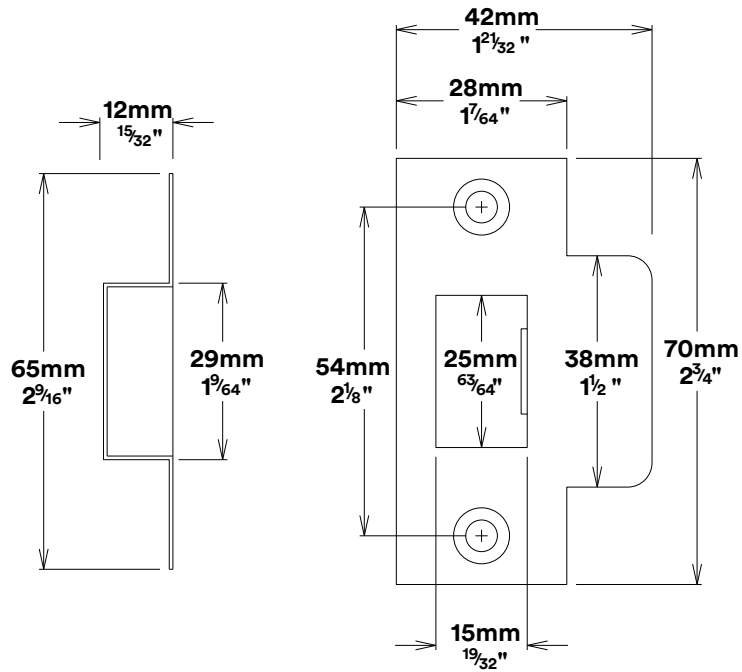

Door Lever Brunswick Rose Square Inbuilt Privacy

Tube Latch Privacy & Striker

Dust Box & Striker

Tube Latch

Faceplate

Created for life.