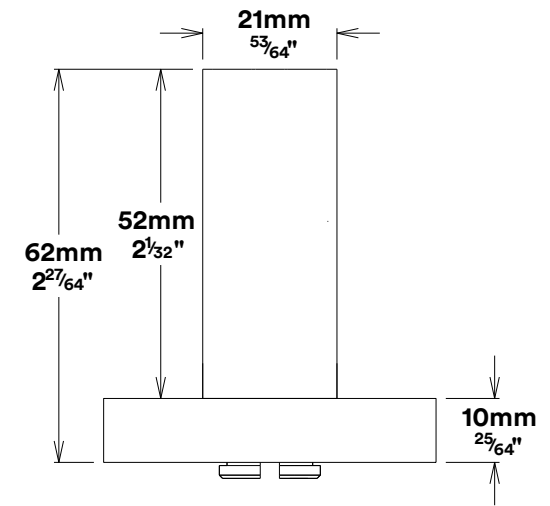

# Tube Latch Split Cam & 'T' Striker

Dust Box & Striker

Tube Latch & Faceplate