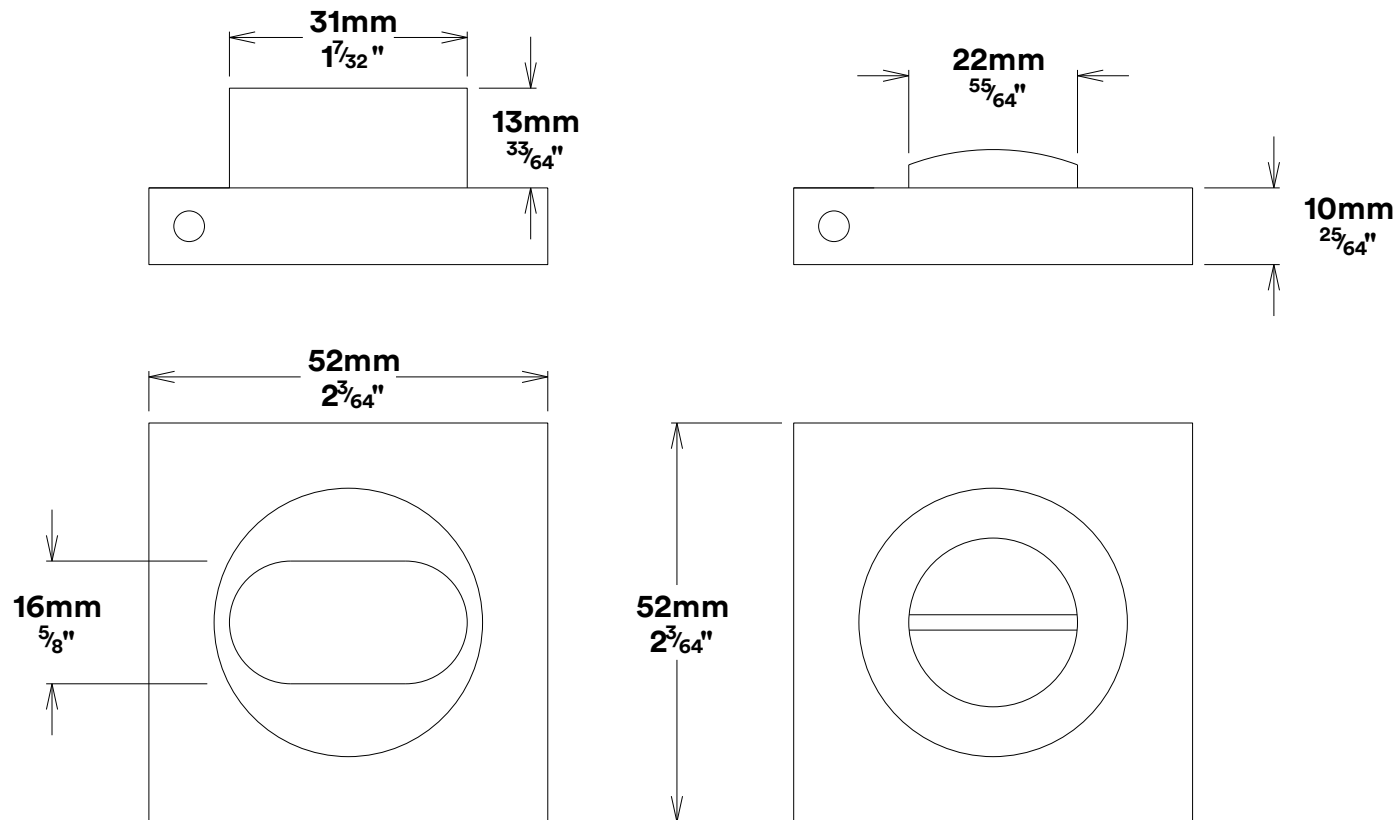

Door Lever Como Rose Square

iver

Privacy Turn Oval Rose Square Concealed Fix

iver

Tube Latch Split Cam & 'T' Striker

Dust Box & Striker

Tube Latch & Faceplate

Privacy Bolt & Striker