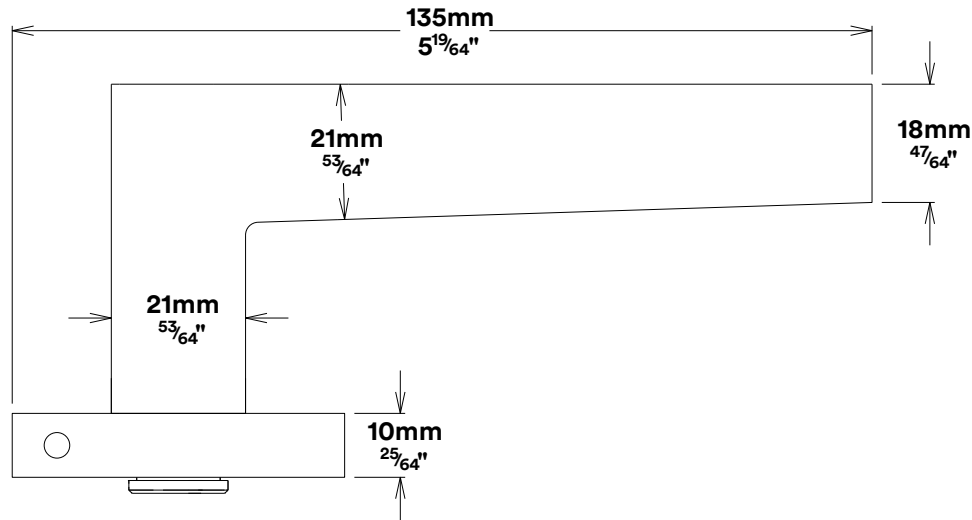

Door Lever Como Rose Square

iver

Privacy Turn Oval Rose Square Concealed Fix

iver

Tube Latch Split Cam & 'T' Striker

Dust Box & Striker

Tube Latch & Faceplate

Privacy Bolt & Striker