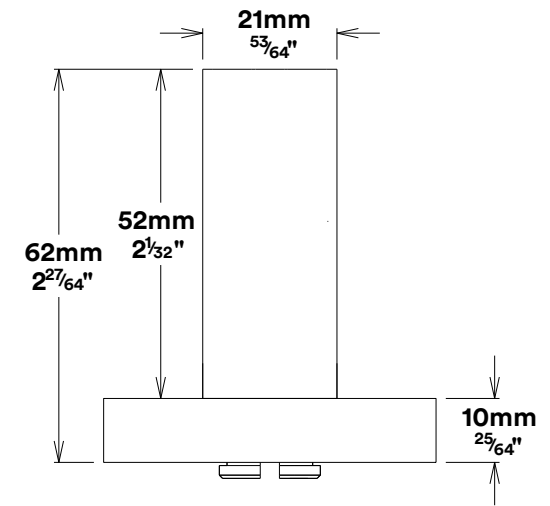

Door Lever Como Rose Square

iver

Privacy Turn Oval Rose Square Concealed Fix

iver

Tube Latch Split Cam & 'T' Striker

Dust Box & Striker

Tube Latch & Faceplate

Privacy Bolt & Striker