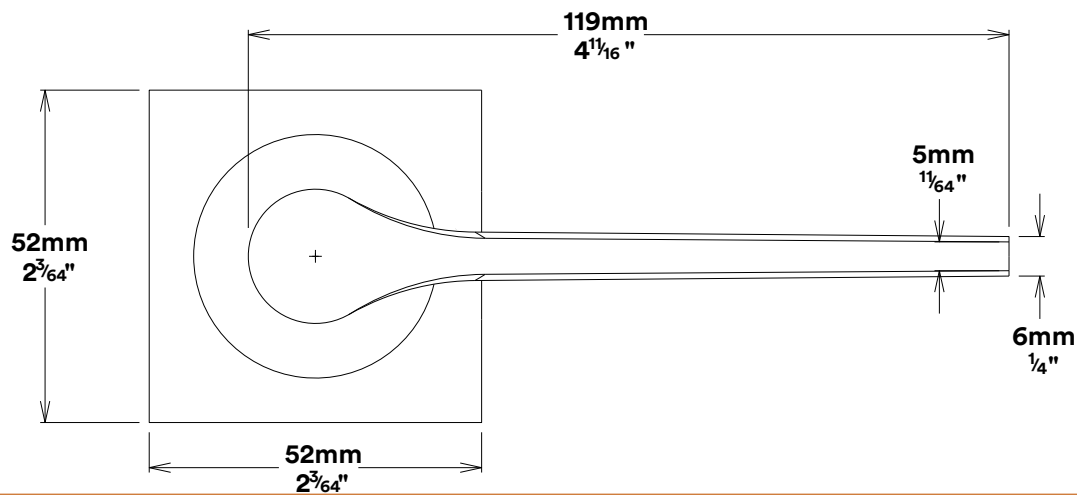

Door Lever Como Rose Square

iver

Privacy Turn Oval Rose Square Concealed Fix

iver

Tube Latch Split Cam & 'T' Striker

Dust Box & Striker

Tube Latch & Faceplate

Privacy Bolt & Striker