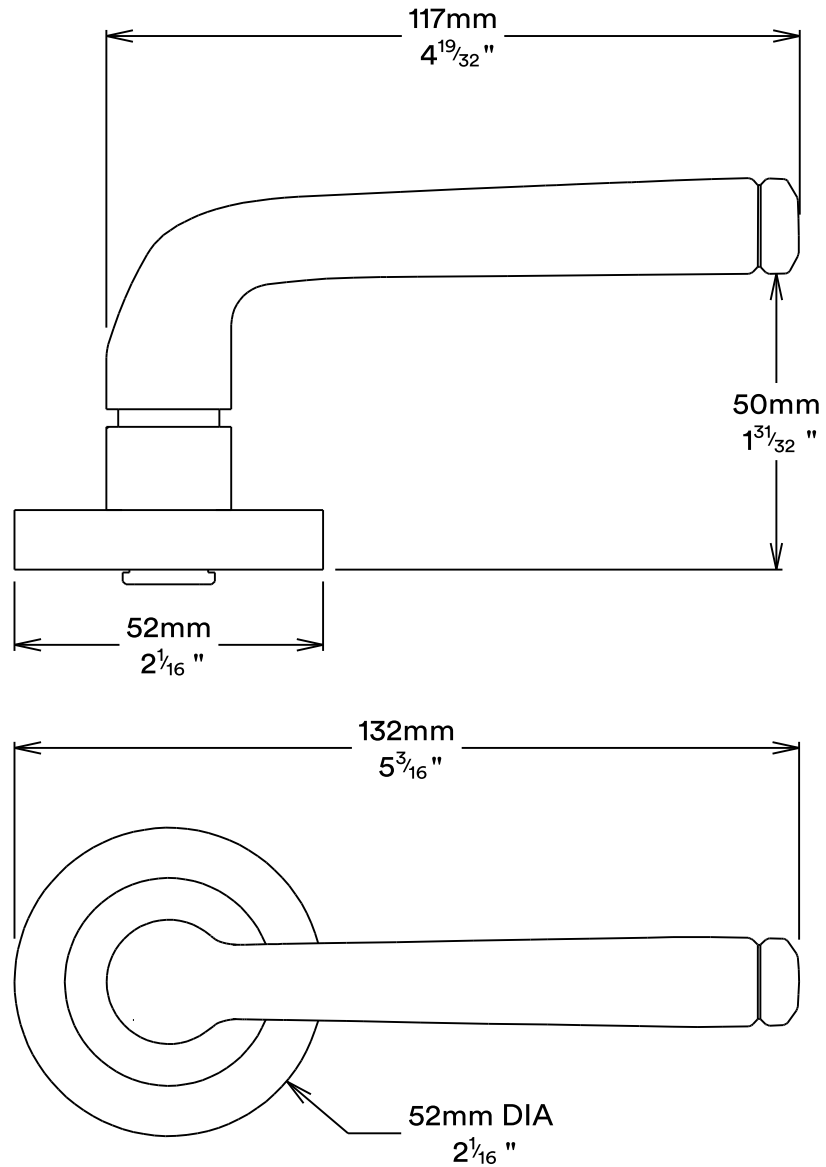

# Door Lever Anney Rose Round

# Tube Latch Split Cam & 'T' Striker

Dust Box & Striker

Tube Latch & Faceplate