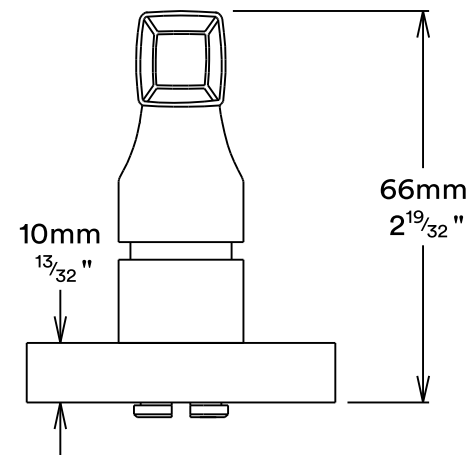

# Tube Latch Split Cam & 'T' Striker

Dust Box & Striker

Tube Latch & Faceplate