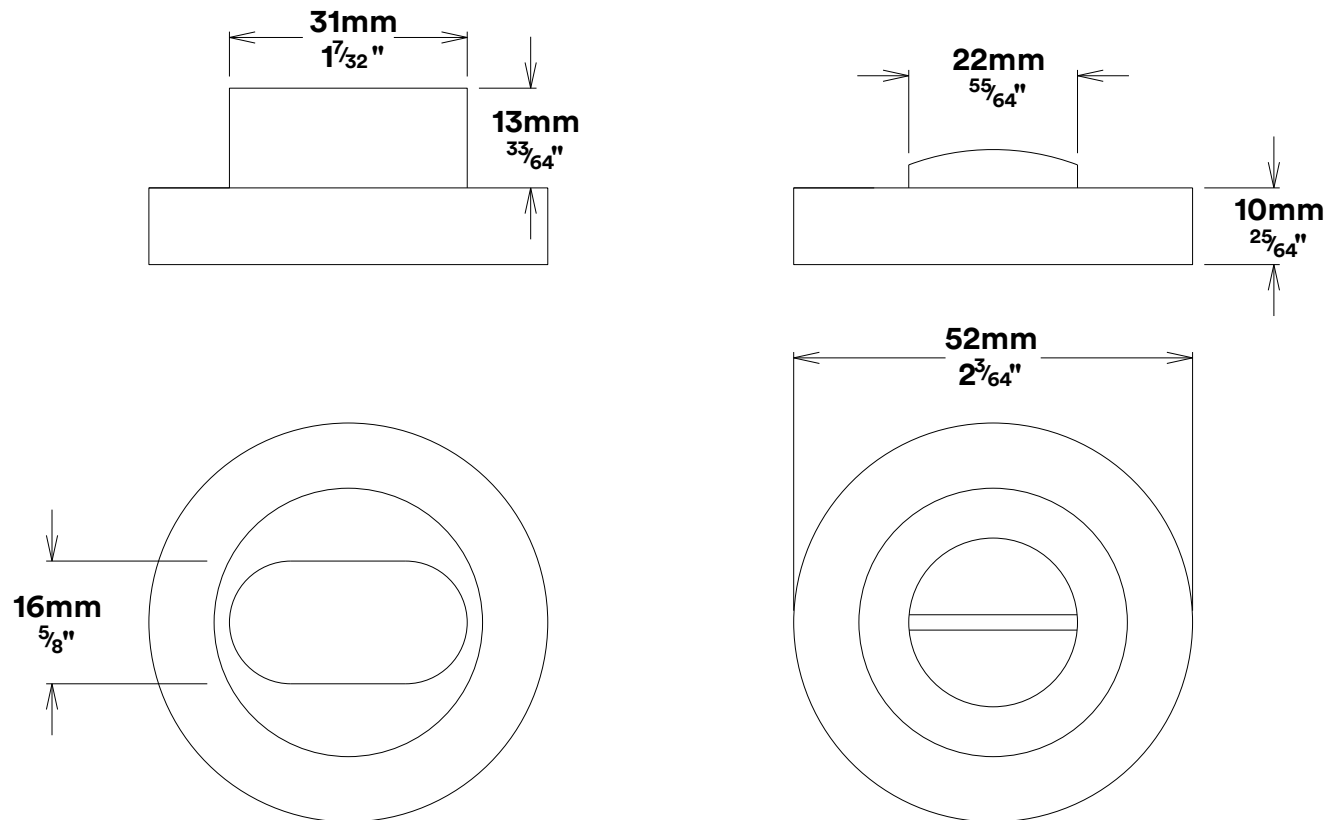

# Tube Latch Split Cam & 'T' Striker