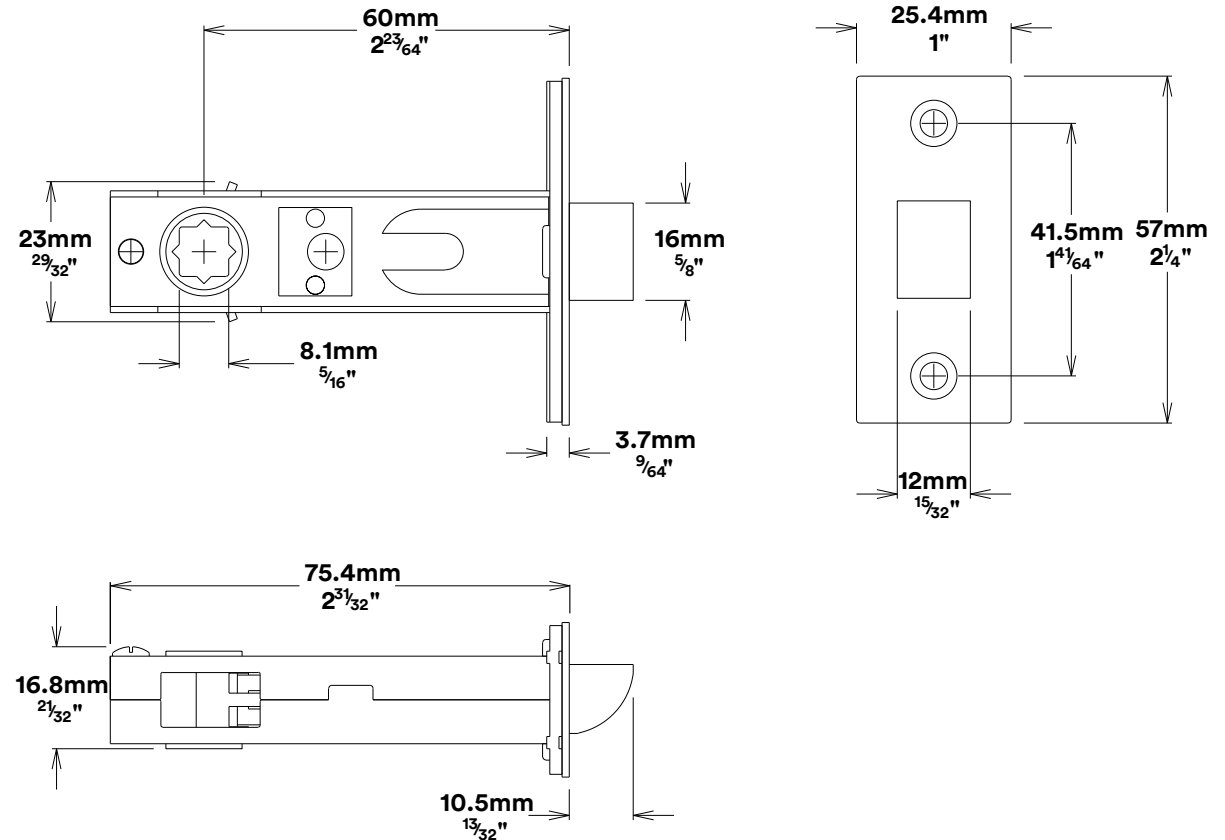

Tube Latch & Faceplate