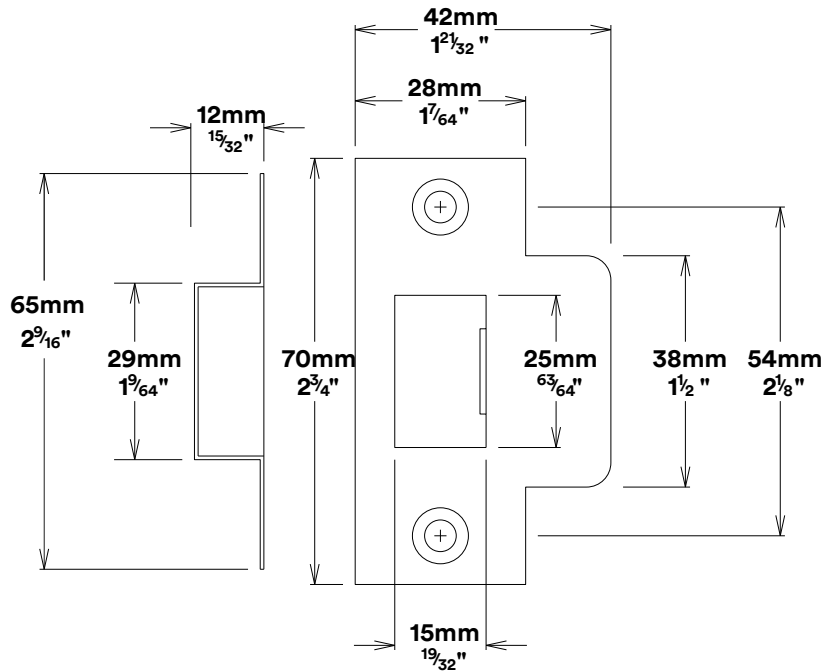

Tube Latch Split Cam & 'T' Striker

Dust Box & Striker