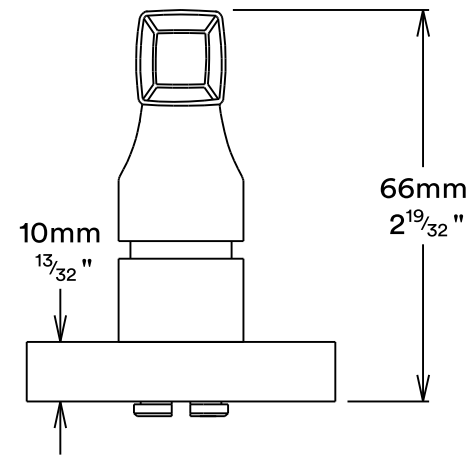

Door Lever Anncy Rose Round

iver