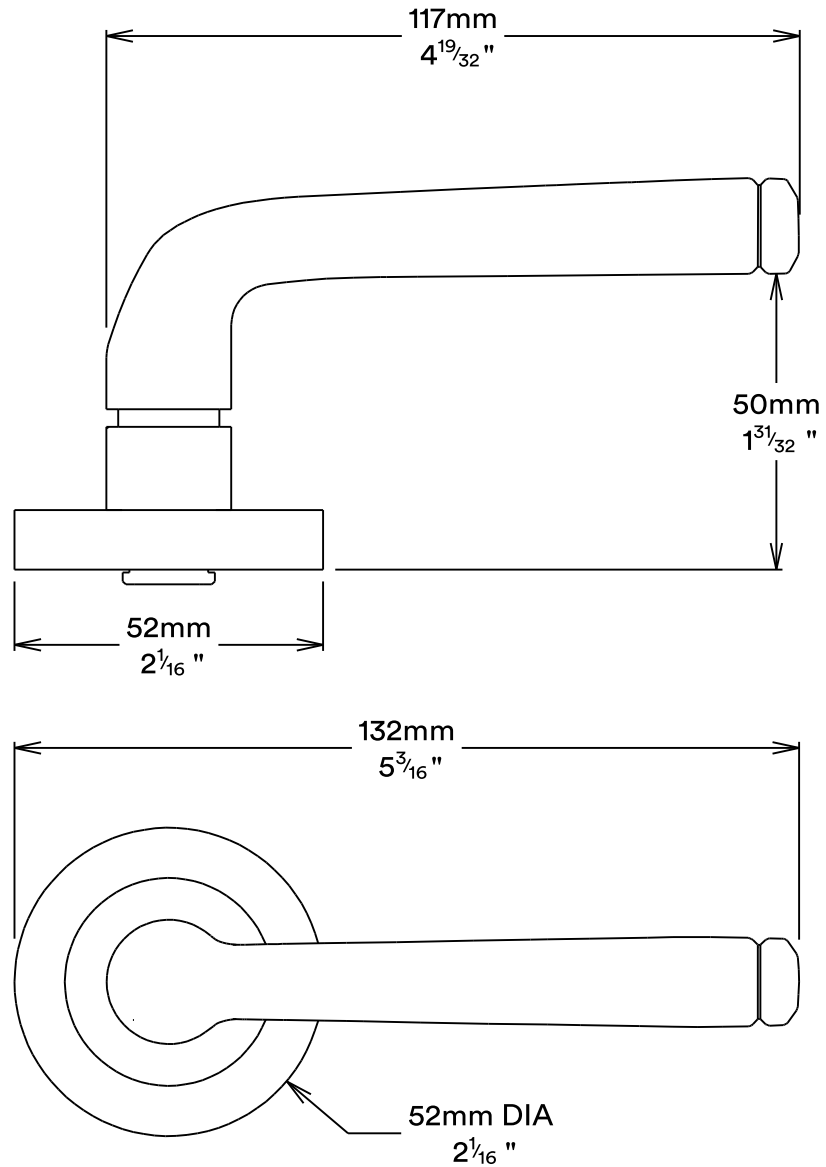

# Privacy Turn Oval Rose Round Concealed Fix

# Tube Latch Split Cam & 'T' Striker

### Tube Latch & Faceplate