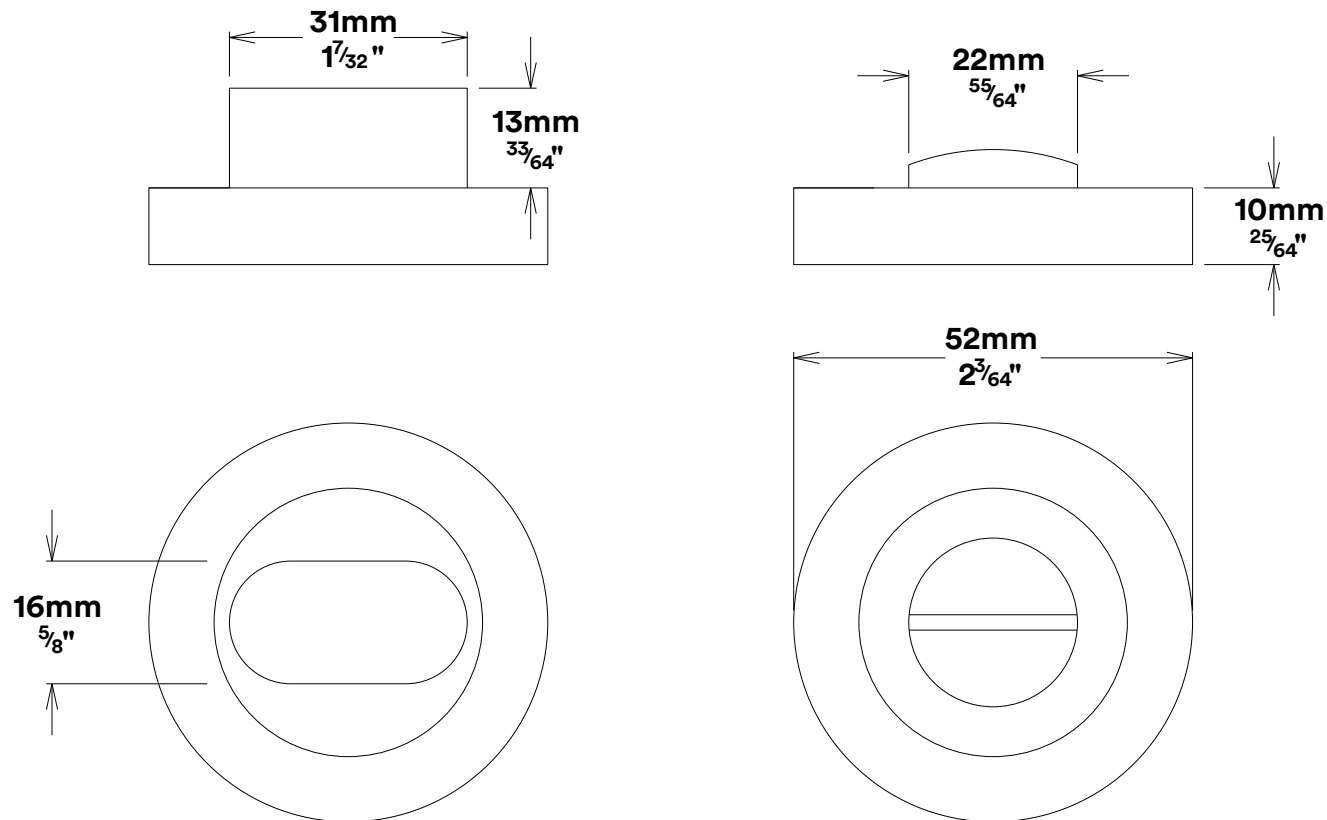

Door Lever Bronte Rose Round

iver

Privacy Turn Oval Rose Round Concealed Fix

iver

Tube Latch Split Cam & 'T' Striker

Dust Box & Striker

Tube Latch & Faceplate

Privacy Bolt & Striker