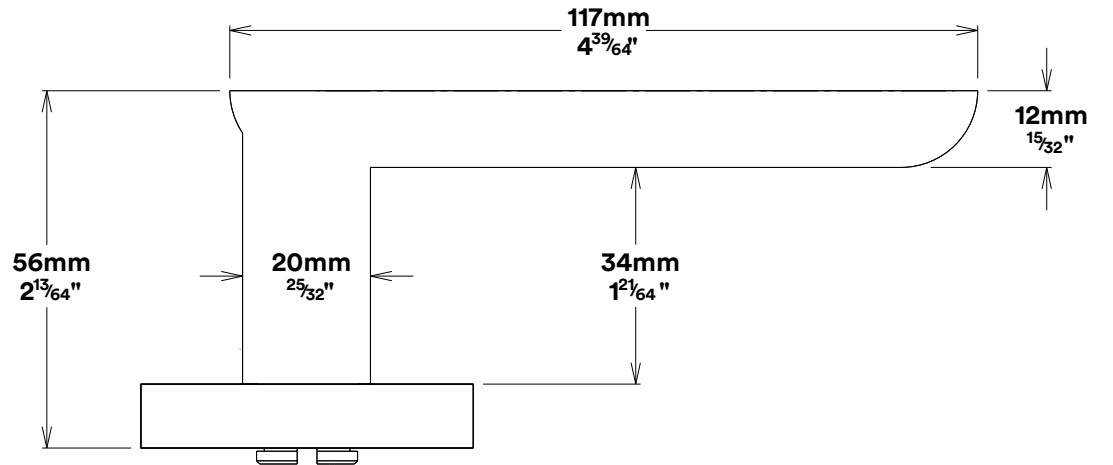

Door Lever Bronte Rose Round

iver

Privacy Turn Oval Rose Round Concealed Fix

iver

Tube Latch Split Cam & 'T' Striker

Dust Box & Striker

Tube Latch & Faceplate

Privacy Bolt & Striker