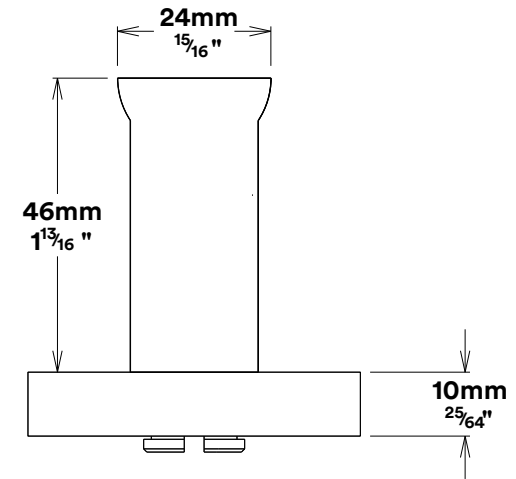

Door Lever Bronte Rose Round

iver

Privacy Turn Oval Rose Round Concealed Fix

iver

Tube Latch Split Cam & 'T' Striker

Dust Box & Striker

Tube Latch & Faceplate

Privacy Bolt & Striker